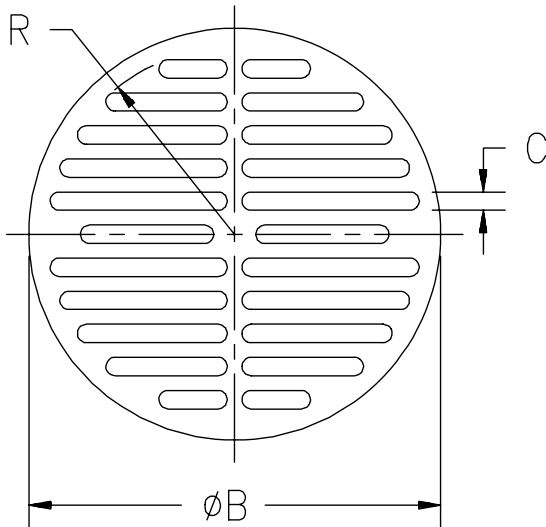

Z525, Z533, Z538, Z540, Z550, Z551, Z624				
Please Check ✓	Item No.	Grate Rim Thickness	Grate Open Area Sq. In.	Part Number
	19	5/8	18	50570-6

Z530				
Please Check ✓	Item No.	Grate Rim Thickness	Grate Open Area Sq. In.	Part Number
	20	7/16	18	50570-1

Z543, Z548				
Please Check ✓	Item No.	Grate Rim Thickness	Grate Open Area Sq. In.	Part Number
	21	3/4	50	2219-1

Z545				
Please Check ✓	Item No.	Grate Rim Thickness	Grate Open Area Sq. In.	Part Number
	22	1 1/2	50	2219-4

Z554				
Please Check ✓	Item No.	Grate Rim Thickness	Grate Open Area Sq. In.	Part Number
	23	5/16	9	56628-1

# Replacement Grates (Round)

Please Check ✓	Item No.	Z556		
		Grate Rim Thickness	Grate Open Area Sq. In.	Part Number
	24	1 1/4	11	51351-1

Please Check ✓	Item No.	Z730, Z753		
		Grate Rim Thickness	Grate Open Area Sq. In.	Part Number
	25	9/16	24	7549-1