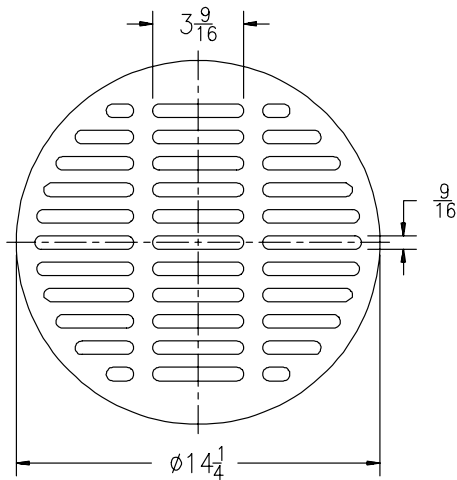

# Replacement Grates (Round)

Distributed by: BEST MATERIALS LLC  
 Ph: 1-800-474-7570, 1-602-272-8128 Fax: 1-602-272-8014  
 Email: sales@bestmaterials.com www.bestmaterials.com

		Z400 & Z415 "Type B"					
Please Check	Item No.	Nominal Size	B	R.B.C.	Grate Rim Thickness	Grate Open Area Sq. In.	Part Number
	1	5	5	2-1/4	1/8	8	46243-1
	2	6	6	2-3/4	1/8	9	46234-1
	3	7	6 11/16	3-1/8	5/32	12	46246-1
	4	8	7 11/16	3-5/8	5/32	18	46272-1
	5	10	9 1/16	4-5/32	1/4	26	47118-1

		Z400 & Z415 "Type I" & Type N"					
Please Check	Item No.	Nominal Size	B	R.B.C.	Grate Rim Thickness	Grate Open Area Sq. In.	Part Number
	6	7	6 7/8	3-1/4	3/16	13	20693-1
	7	9	8 1/2	3-3/4	3/16	23	20651-1

		Z503		
Please Check	Item No.	Grate Rim Thickness	Grate Open Area Sq. In.	Part Number
	8	3/4	52	1519-1
		Z536		
Please Check	Item No.	Grate Rim Thickness	Grate Open Area Sq. In.	Part Number
	9	1 1/2	52	1519-4

Please Check ✓	Item No.	Z742					Part Number
		C	B	R	Grate Rim Thickness	Grate Open Area Sq. In.	
	26	5/16	7	3 3/16	1/4	15	38261-1
	27	3/8	9-3/8	4 1/4	1/2	19	18694-1
	28	5/16	10-3/4	5 1/16	1/2	40	38600-1