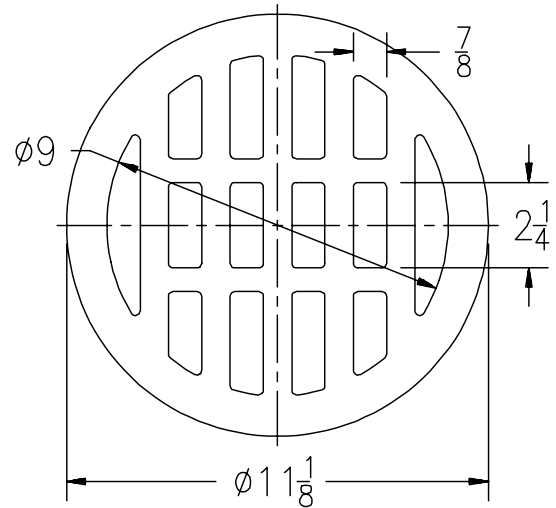

		Z504, Z526, Z532, Z534, Z539, Z541		
Please Check	Item No.	Grate Rim Thickness	Grate Open Area Sq. In.	Part Number
	10	5/8	33	50453-1
		Z505, Z509, Z512		
Please Check	Item No.	Grate Rim Thickness	Grate Open Area Sq. In.	Part Number
	11	1 1/4	33	50453-16

# Replacement Grates (Round)

Please Check ✓	Item No.	Z504, Z526, Z532, Z539, Z541		
		H.P. Grate Rim Thickness	Grate Open Area Sq. In.	Part Number
	12	5/8	27	58750-1

Please Check ✓	Item No.	Z507		
		Grate Rim Thickness	Grate Open Area Sq. In.	Part Number
	13	1 3/4	9	4177-1

Please Check ✓	Item No.	Z508, Z511, Z517, Z520, Z627, Z679		
		Grate Rim Thickness	Grate Open Area Sq. In.	Part Number
	14	1 3/4	15	56965-1

Please Check ✓	Item No.	Z516		
		Grate Rim Thickness	Grate Open Area Sq. In.	Part Number
	15	2 1/16	30	28058-4
	16	3	30	28058-1