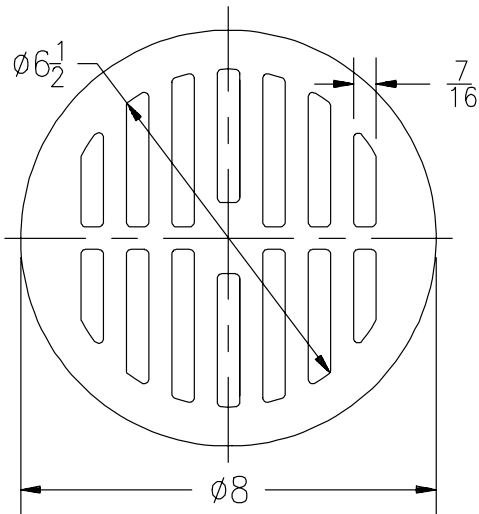

		Z503		
Please Check	Item No.	Grate Rim Thickness	Grate Open Area Sq. In.	Part Number
	8	3/4	52	1519-1
		Z536		
Please Check	Item No.	Grate Rim Thickness	Grate Open Area Sq. In.	Part Number
	9	1 1/2	52	1519-4

		Z504, Z526, Z532, Z534, Z539, Z541		
Please Check	Item No.	Grate Rim Thickness	Grate Open Area Sq. In.	Part Number
	10	5/8	33	50453-1
		Z505, Z509, Z512		
Please Check	Item No.	Grate Rim Thickness	Grate Open Area Sq. In.	Part Number
	11	1 1/4	33	50453-16

# Replacement Grates (Round)

Please Check ✓	Item No.	Z504, Z526, Z532, Z539, Z541		
		H.P. Grate Rim Thickness	Grate Open Area Sq. In.	Part Number
	12	5/8	27	58750-1

Please Check ✓	Item No.	Z507		
		Grate Rim Thickness	Grate Open Area Sq. In.	Part Number
	13	1 3/4	9	4177-1

Please Check ✓	Item No.	Z508, Z511, Z517, Z520, Z627, Z679		
		Grate Rim Thickness	Grate Open Area Sq. In.	Part Number
	14	1 3/4	15	56965-1

Please Check ✓	Item No.	Z516		
		Grate Rim Thickness	Grate Open Area Sq. In.	Part Number
	15	2 1/16	30	28058-4
	16	3	30	28058-1