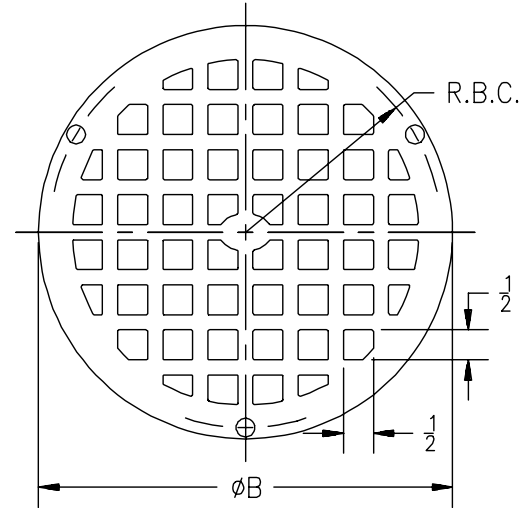

# Replacement Grates (Round)

Distributed by: BEST MATERIALS LLC  
 Ph: 1-800-474-7570, 1-602-272-8128 Fax: 1-602-272-8014  
 Email: sales@bestmaterials.com www.bestmaterials.com

		Z400 & Z415 "Type B"					
Please Check	Item No.	Nominal Size	B	R.B.C.	Grate Rim Thickness	Grate Open Area Sq. In.	Part Number
	1	5	5	2-1/4	1/8	8	46243-1
	2	6	6	2-3/4	1/8	9	46234-1
	3	7	6 11/16	3-1/8	5/32	12	46246-1
	4	8	7 11/16	3-5/8	5/32	18	46272-1
	5	10	9 1/16	4-5/32	1/4	26	47118-1

		Z400 & Z415 "Type I" & Type N"					
Please Check	Item No.	Nominal Size	B	R.B.C.	Grate Rim Thickness	Grate Open Area Sq. In.	Part Number
	6	7	6 7/8	3-1/4	3/16	13	20693-1
	7	9	8 1/2	3-3/4	3/16	23	20651-1

		Z503		
Please Check	Item No.	Grate Rim Thickness	Grate Open Area Sq. In.	Part Number
	8	3/4	52	1519-1
		Z536		
Please Check	Item No.	Grate Rim Thickness	Grate Open Area Sq. In.	Part Number
	9	1 1/2	52	1519-4

Please Check ✓	Item No.	Z742					Part Number
		C	B	R	Grate Rim Thickness	Grate Open Area Sq. In.	
	26	5/16	7	3 3/16	1/4	15	38261-1
	27	3/8	9-3/8	4 1/4	1/2	19	18694-1
	28	5/16	10-3/4	5 1/16	1/2	40	38600-1