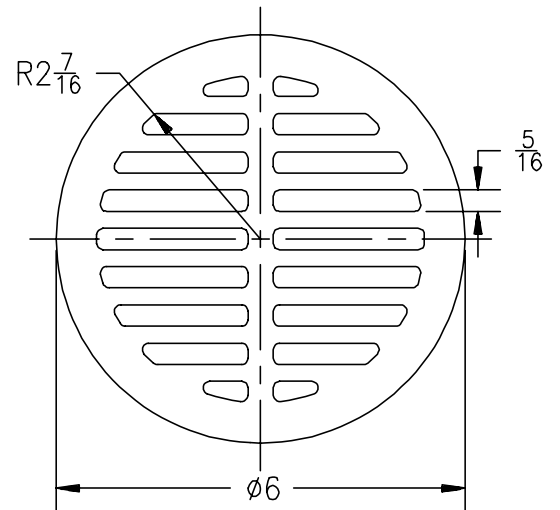

Please Check ✓	Item No.	Z508, Z511, Z517, Z520, Z627, Z679		
		Grate Rim Thickness	Grate Open Area Sq. In.	Part Number
	14	1 3/4	15	56965-1

Please Check ✓	Item No.	Z516		
		Grate Rim Thickness	Grate Open Area Sq. In.	Part Number
	15	2 1/16	30	28058-4
	16	3	30	28058-1

# Replacement Grates (Round)

Z521				
Please Check ✓	Item No.	Grate Rim Thickness	Grate Open Area Sq. In.	Part Number
	17	1 3/4	26	4190-1

Z521-Y				
Please Check ✓	Item No.	Grate Rim Thickness	Grate Open Area Sq. In.	Part Number
	18	1 1/8	26	4190-2

Z525, Z533, Z538, Z540, Z550, Z551, Z624				
Please Check ✓	Item No.	Grate Rim Thickness	Grate Open Area Sq. In.	Part Number
	19	5/8	18	50570-6

Z530				
Please Check ✓	Item No.	Grate Rim Thickness	Grate Open Area Sq. In.	Part Number
	20	7/16	18	50570-1

Z543, Z548				
Please Check ✓	Item No.	Grate Rim Thickness	Grate Open Area Sq. In.	Part Number
	21	3/4	50	2219-1

Z545				
Please Check ✓	Item No.	Grate Rim Thickness	Grate Open Area Sq. In.	Part Number
	22	1 1/2	50	2219-4