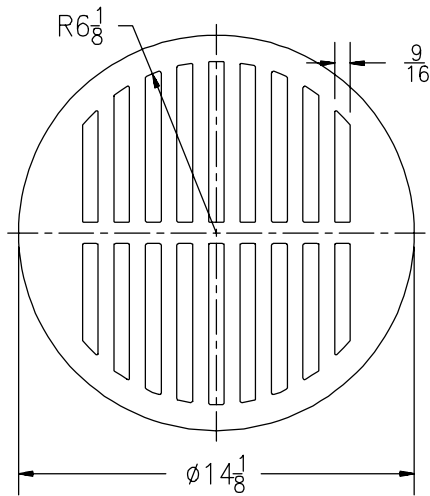

Please Check ✓	Item No.	Z508, Z511, Z517, Z520, Z627, Z679		
		Grate Rim Thickness	Grate Open Area Sq. In.	Part Number
	14	1 3/4	15	56965-1

Please Check ✓	Item No.	Z516		
		Grate Rim Thickness	Grate Open Area Sq. In.	Part Number
	15	2 1/16	30	28058-4
	16	3	30	28058-1

# Replacement Grates (Round)

Z521				
Please Check ✓	Item No.	Grate Rim Thickness	Grate Open Area Sq. In.	Part Number
	17	1 3/4	26	4190-1

Z521-Y				
Please Check ✓	Item No.	Grate Rim Thickness	Grate Open Area Sq. In.	Part Number
	18	1 1/8	26	4190-2

Z525, Z533, Z538, Z540, Z550, Z551, Z624				
Please Check ✓	Item No.	Grate Rim Thickness	Grate Open Area Sq. In.	Part Number
	19	5/8	18	50570-6

Z530				
Please Check ✓	Item No.	Grate Rim Thickness	Grate Open Area Sq. In.	Part Number
	20	7/16	18	50570-1

Z543, Z548				
Please Check ✓	Item No.	Grate Rim Thickness	Grate Open Area Sq. In.	Part Number
	21	3/4	50	2219-1

Z545				
Please Check ✓	Item No.	Grate Rim Thickness	Grate Open Area Sq. In.	Part Number
	22	1 1/2	50	2219-4