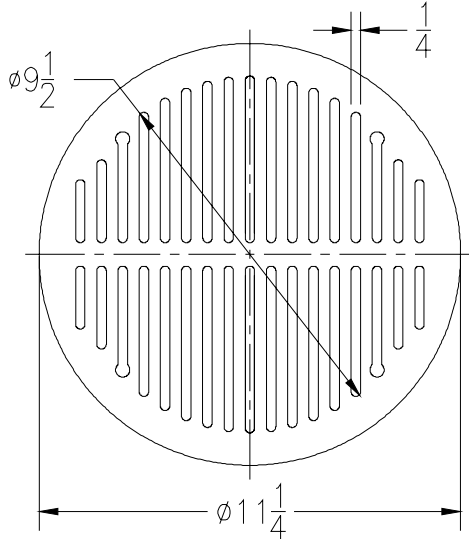

Replacement Grates (Round)

Please Check ✓	Item No.	Z504, Z526, Z532, Z539, Z541		
		H.P. Grate Rim Thickness	Grate Open Area Sq. In.	Part Number
	12	5/8	27	58750-1