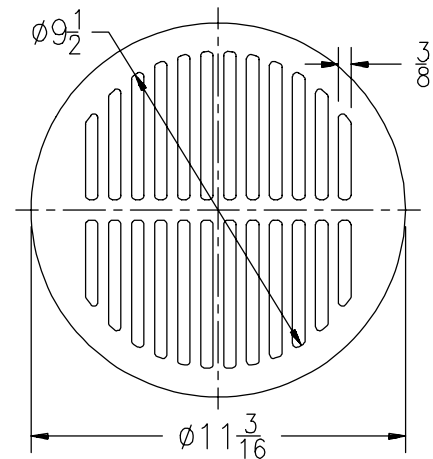

# Replacement Grates (Round)

Distributed by: BEST MATERIALS LLC  
 Ph: 1-800-474-7570, 1-602-272-8128 Fax: 1-602-272-8014  
 Email: sales@bestmaterials.com www.bestmaterials.com

		Z400 & Z415 "Type B"					
Please Check	Item No.	Nominal Size	B	R.B.C.	Grate Rim Thickness	Grate Open Area Sq. In.	Part Number
	1	5	5	2-1/4	1/8	8	46243-1
	2	6	6	2-3/4	1/8	9	46234-1
	3	7	6 11/16	3-1/8	5/32	12	46246-1
	4	8	7 11/16	3-5/8	5/32	18	46272-1
	5	10	9 1/16	4-5/32	1/4	26	47118-1

		Z400 & Z415 "Type I" & Type N"					
Please Check	Item No.	Nominal Size	B	R.B.C.	Grate Rim Thickness	Grate Open Area Sq. In.	Part Number
	6	7	6 7/8	3-1/4	3/16	13	20693-1
	7	9	8 1/2	3-3/4	3/16	23	20651-1

		Z503		
Please Check	Item No.	Grate Rim Thickness	Grate Open Area Sq. In.	Part Number
	8	3/4	52	1519-1
		Z536		
Please Check	Item No.	Grate Rim Thickness	Grate Open Area Sq. In.	Part Number
	9	1 1/2	52	1519-4

Please Check ✓	Item No.	Z742					Part Number
		C	B	R	Grate Rim Thickness	Grate Open Area Sq. In.	
	26	5/16	7	3 3/16	1/4	15	38261-1
	27	3/8	9-3/8	4 1/4	1/2	19	18694-1
	28	5/16	10-3/4	5 1/16	1/2	40	38600-1