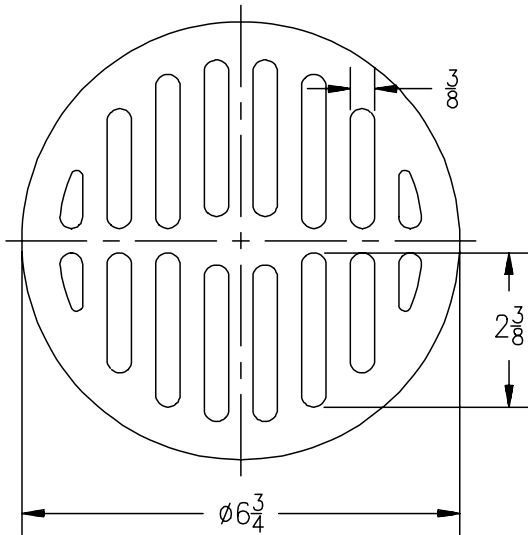

Replacement Grates (Round)

Please Check ✓	Item No.	Z556		
		Grate Rim Thickness	Grate Open Area Sq. In.	Part Number
	24	1 1/4	11	51351-1