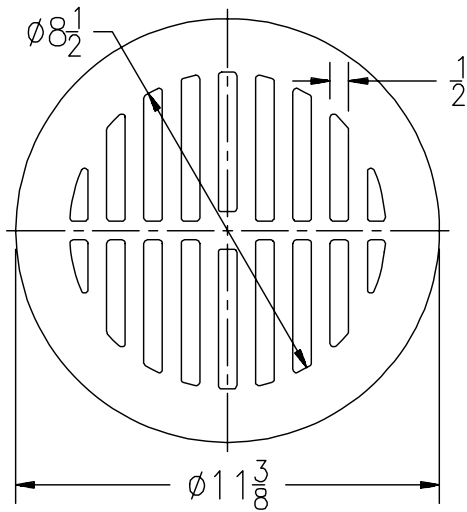

Replacement Grates (Round)

Z521				
Please Check ✓	Item No.	Grate Rim Thickness	Grate Open Area Sq. In.	Part Number
	17	1 3/4	26	4190-1

Z521-Y				
Please Check ✓	Item No.	Grate Rim Thickness	Grate Open Area Sq. In.	Part Number
	18	1 1/8	26	4190-2