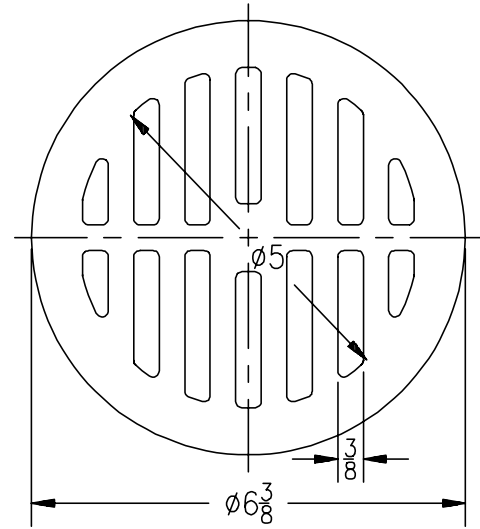

		Z400 & Z415 "Type I" & Type N"					
Please Check	Item No.	Nominal Size	B	R.B.C.	Grate Rim Thickness	Grate Open Area Sq. In.	Part Number
	6	7	6 7/8	3-1/4	3/16	13	20693-1
	7	9	8 1/2	3-3/4	3/16	23	20651-1

		Z503		
Please Check	Item No.	Grate Rim Thickness	Grate Open Area Sq. In.	Part Number
	8	3/4	52	1519-1
		Z536		
Please Check	Item No.	Grate Rim Thickness	Grate Open Area Sq. In.	Part Number
	9	1 1/2	52	1519-4

		Z504, Z526, Z532, Z534, Z539, Z541		
Please Check	Item No.	Grate Rim Thickness	Grate Open Area Sq. In.	Part Number
	10	5/8	33	50453-1
		Z505, Z509, Z512		
Please Check	Item No.	Grate Rim Thickness	Grate Open Area Sq. In.	Part Number
	11	1 1/4	33	50453-16

# Replacement Grates (Round)

Please Check ✓	Item No.	Z504, Z526, Z532, Z539, Z541		
		H.P. Grate Rim Thickness	Grate Open Area Sq. In.	Part Number
	12	5/8	27	58750-1

Please Check ✓	Item No.	Z507		
		Grate Rim Thickness	Grate Open Area Sq. In.	Part Number
	13	1 3/4	9	4177-1