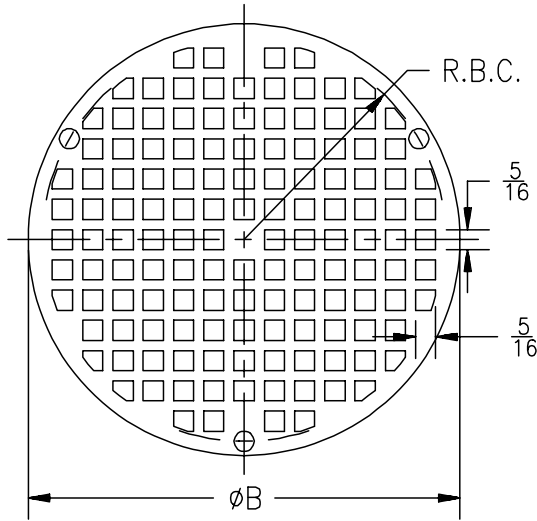

# Replacement Grates (Round)

Distributed by: BEST MATERIALS LLC  
 Ph: 1-800-474-7570, 1-602-272-8128 Fax: 1-602-272-8014  
 Email: sales@bestmaterials.com www.bestmaterials.com

		Z400 & Z415 "Type B"					
Please Check	Item No.	Nominal Size	B	R.B.C.	Grate Rim Thickness	Grate Open Area Sq. In.	Part Number
	1	5	5	2-1/4	1/8	8	46243-1
	2	6	6	2-3/4	1/8	9	46234-1
	3	7	6 11/16	3-1/8	5/32	12	46246-1
	4	8	7 11/16	3-5/8	5/32	18	46272-1
	5	10	9 1/16	4-5/32	1/4	26	47118-1

		Z400 & Z415 "Type I" & Type N"					
Please Check	Item No.	Nominal Size	B	R.B.C.	Grate Rim Thickness	Grate Open Area Sq. In.	Part Number
	6	7	6 7/8	3-1/4	3/16	13	20693-1
	7	9	8 1/2	3-3/4	3/16	23	20651-1

		Z503		
Please Check	Item No.	Grate Rim Thickness	Grate Open Area Sq. In.	Part Number
	8	3/4	52	1519-1
		Z536		
Please Check	Item No.	Grate Rim Thickness	Grate Open Area Sq. In.	Part Number
	9	1 1/2	52	1519-4

Please Check ✓	Item No.	Z742					Part Number
		C	B	R	Grate Rim Thickness	Grate Open Area Sq. In.	
	26	5/16	7	3 3/16	1/4	15	38261-1
	27	3/8	9-3/8	4 1/4	1/2	19	18694-1
	28	5/16	10-3/4	5 1/16	1/2	40	38600-1