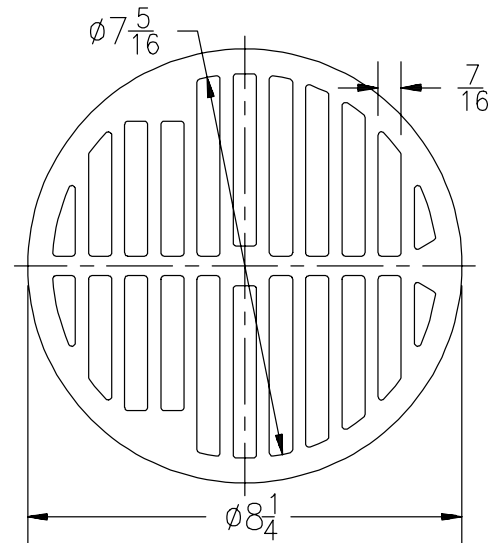

Please Check ✓	Item No.	Z730, Z753		
		Grate Rim Thickness	Grate Open Area Sq. In.	Part Number
	25	9/16	24	7549-1