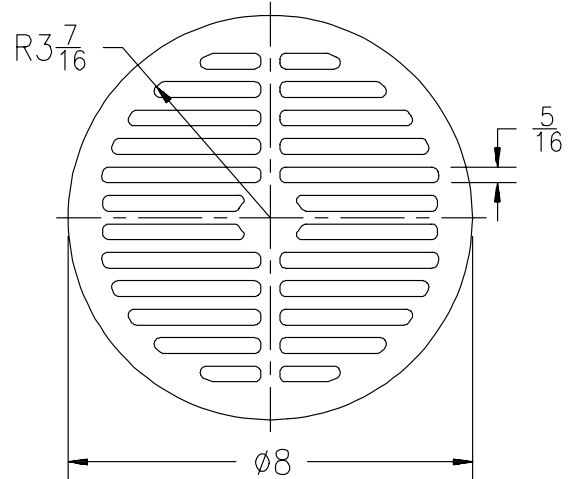

Please Check ✓	Item No.	Z508, Z511, Z517, Z520, Z627, Z679		
		Grate Rim Thickness	Grate Open Area Sq. In.	Part Number
	14	1 3/4	15	56965-1

Please Check ✓	Item No.	Z516		
		Grate Rim Thickness	Grate Open Area Sq. In.	Part Number
	15	2 1/16	30	28058-4
	16	3	30	28058-1

# Replacement Grates (Round)

Z521				
Please Check ✓	Item No.	Grate Rim Thickness	Grate Open Area Sq. In.	Part Number
	17	1 3/4	26	4190-1

Z521-Y				
Please Check ✓	Item No.	Grate Rim Thickness	Grate Open Area Sq. In.	Part Number
	18	1 1/8	26	4190-2

Z525, Z533, Z538, Z540, Z550, Z551, Z624				
Please Check ✓	Item No.	Grate Rim Thickness	Grate Open Area Sq. In.	Part Number
	19	5/8	18	50570-6

Z530				
Please Check ✓	Item No.	Grate Rim Thickness	Grate Open Area Sq. In.	Part Number
	20	7/16	18	50570-1