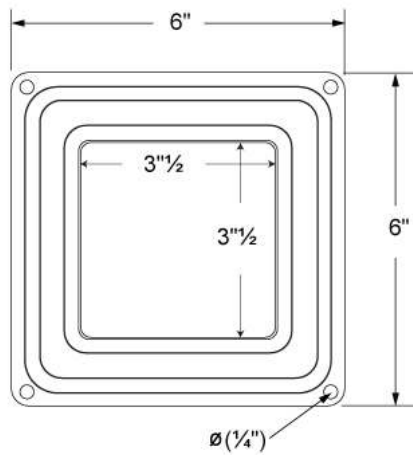

Steel base designed to be used with the FIXPLAK 44 Black (

ITEM # 13045

POIDS / WEIGHT : 0,450 Kg
UTILISATION / USE 4 X 4