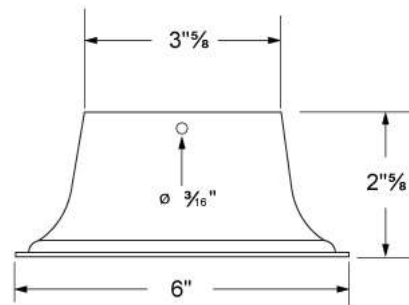

Steel base designed to be used with the FIXPLAK 44 Black (

ITEM # 13045

POIDS / WEIGHT : 0,450 Kg
UTILISATION / USE 4 X 4