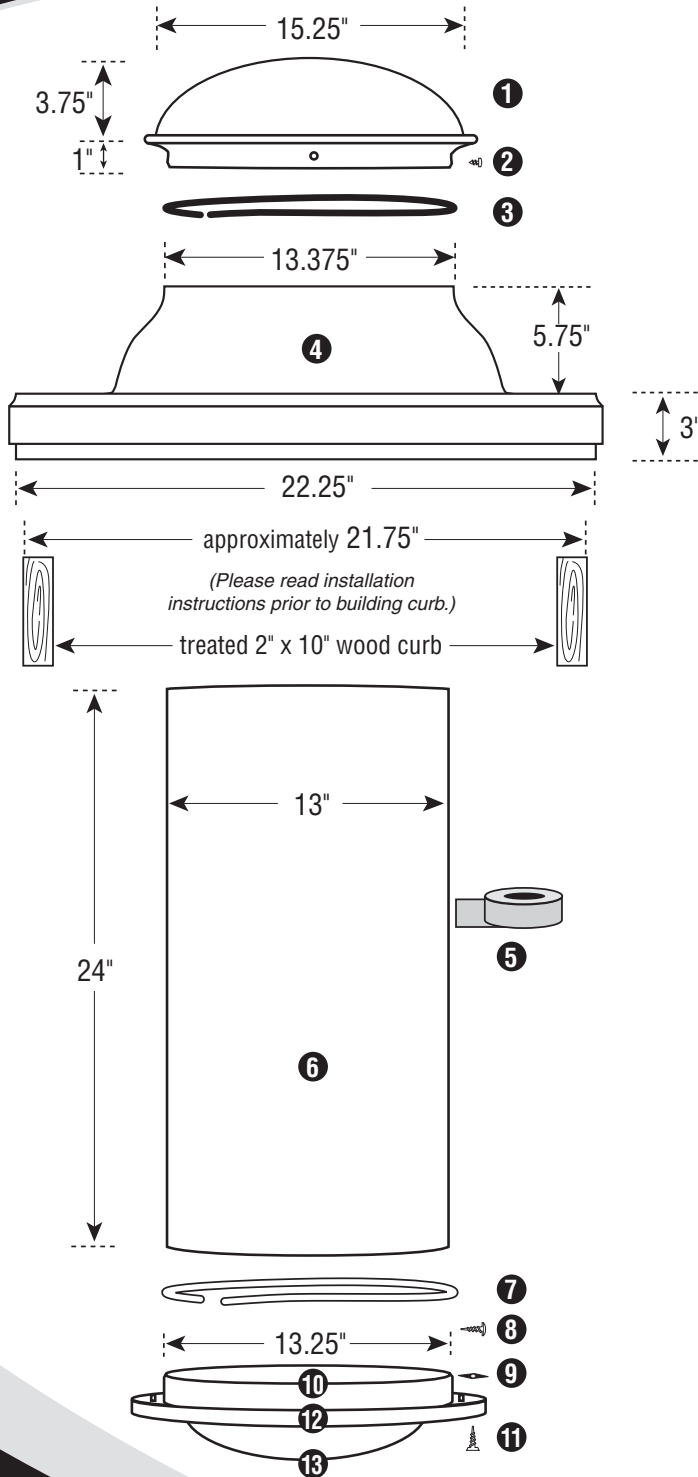

13" Tubular Skylight Technical Specifications

13" CURB-MOUNTED FLASHING

1. Clear UV Protected, 100% High Impact Modified Acrylic Dome
2. (4) Phillips Head Stainless Steel 1/4" Sheet Metal Screws
3. Black Nylon Horse Hair Gasket (Self-Adhesive Backed)
4. Commercial Pure Grade 1100 Series Aluminum Flashing
5. Heavy Duty Foil Tape
6. Light Pipe, (2) 24" Sections per Kit
7. White Nylon Horse Hair Gasket (Self-adhesive Backed)
8. (6) Tek Screws
9. (3) Black Speed Nuts
10. Aluminum Ceiling Ring
11. (3) 1 1/2" Phillips Screws
12. White Powder Coated Aluminum Trim Ring
13. High Impact Acrylic Soft White or Prismatic Diffuser

COVERAGE AREA

up to 300 sq. ft.

WATTAGE OUTPUT EQUIVALENT

up to 500 watts

MAXIMUM TUBE LIGHT LENGTH

20 feet

ICBO
Approved

OPTIONAL REMOTE CONTROLLED DIMMER