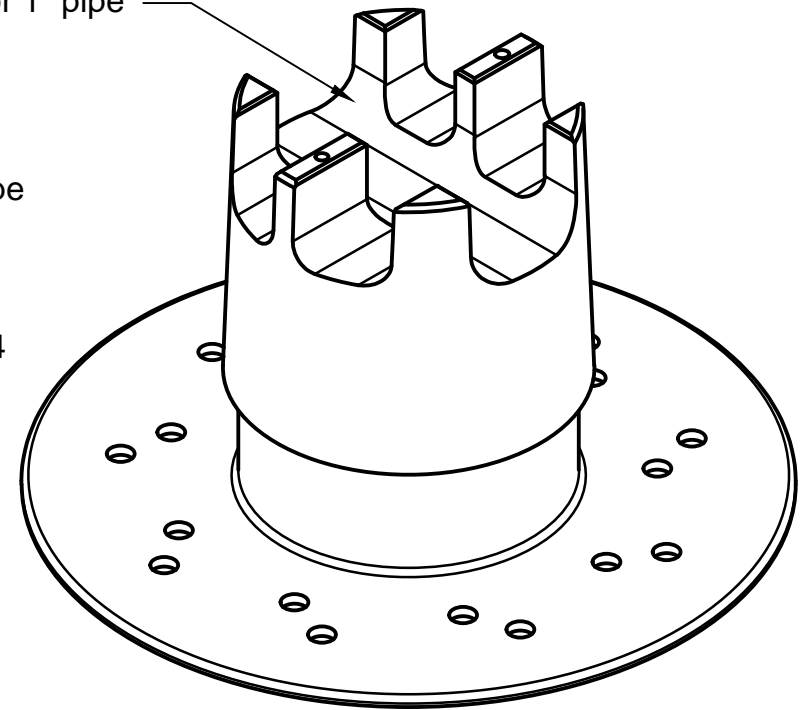

Distributed by: BEST MATERIALS ®
 Ph: 800-474-7570, 602-272-8128 Fax: 602-272-8014
 www.BestMaterials.com Email: Sales@BestMaterials.com

1 3/8" support for 1" pipe

all dimensions in inches

REV:	DESCRIPTION:	BY:	DATE:
AMENDMENTS:			

TITLE: Pipe Assembly, Knuckleheads 1" Pipe Assy.		DRAWING NO. 2004		PROJECT NO.		DATE. 4/27/2016	
MATERIAL Reinforced Nylon		SCALE AT A4.		DRAWN. OP		CHECKED. A	
GREEN LINK Engineering 3400 Covington Road Kalamazoo, MI 49001							