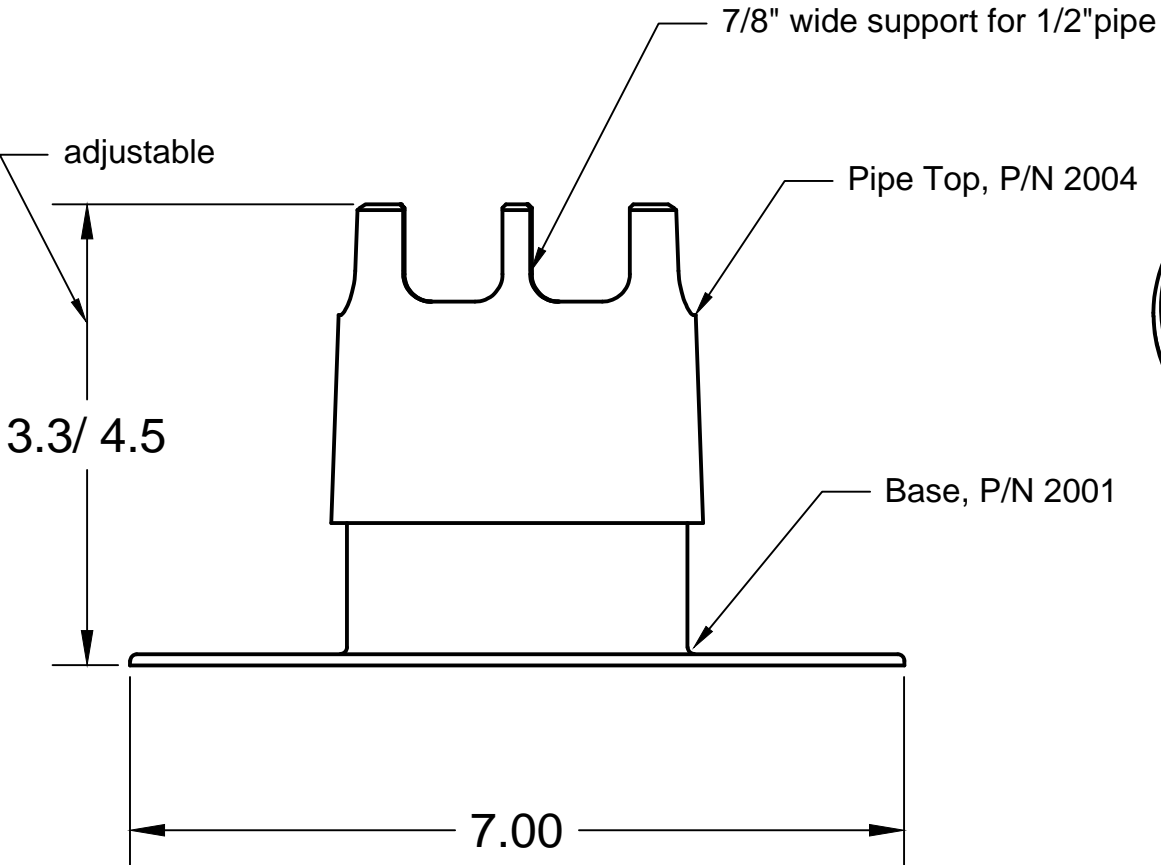

Distributed by: BEST MATERIALS ®
 Ph: 800-474-7570, 602-272-8128 Fax: 602-272-8014
 www.BestMaterials.com Email: Sales@BestMaterials.com

1 3/8" support for 1" pipe

all dimensions in inches

REV:	DESCRIPTION:	BY:	DATE:
AMENDMENTS:			

TITLE: Pipe Assembly, Knuckleheads 1" Pipe Assy.		DRAWING NO. 2004		PROJECT NO.		DATE. 4/27/2016	
MATERIAL Reinforced Nylon		SCALE AT A4.		DRAWN. OP		CHECKED. A	
GREEN LINK Engineering 3400 Covington Road Kalamazoo, MI 49001							