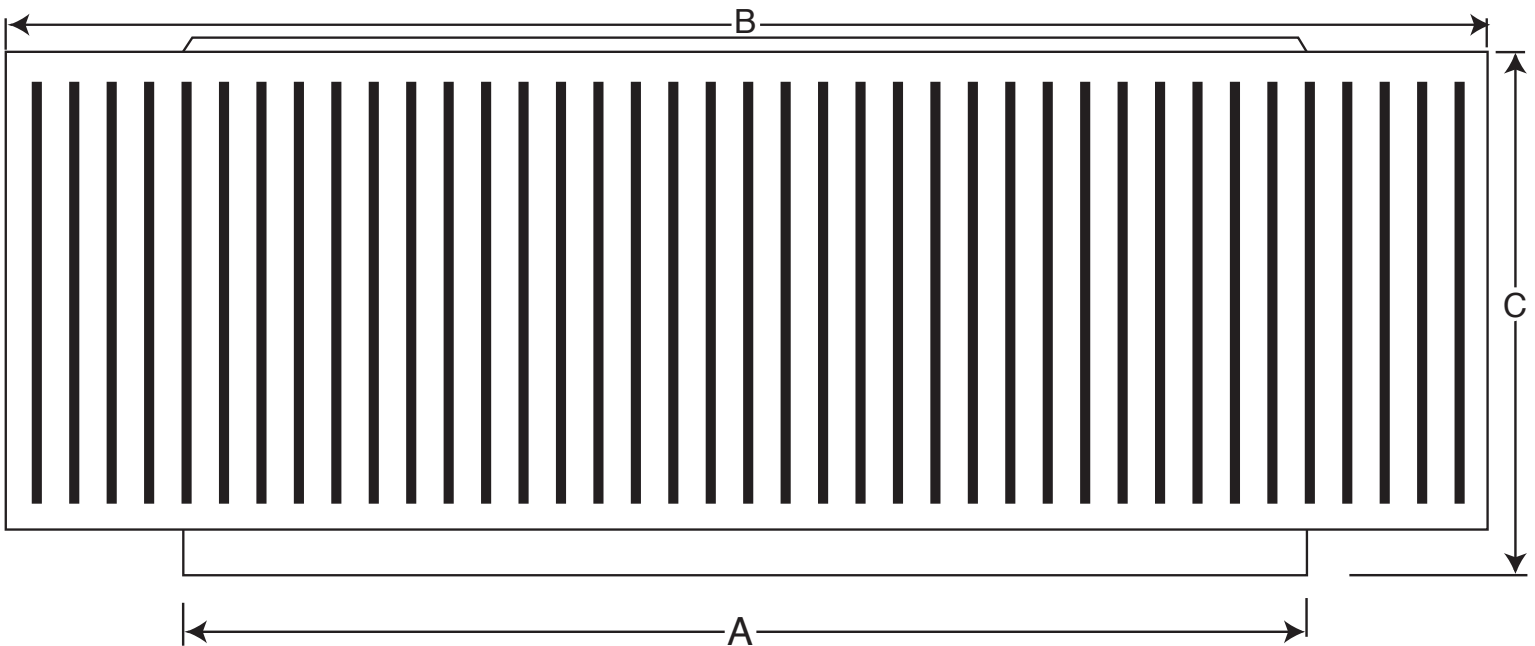

AURA RETRO-FIT VENT DIAGRAM

36" Diameter for an Existing Turbine Base or Vent Pipe

- All Aluminum
- Removable Head
- No Moving Parts
- 5 Year Guarantee

LEGEND:

A = Diameter of throat

B = Height of head

C = Width of head

Dimensional Data AV-36-RF

	A	B	C	Weight
Size in inches	42	48	14	40

Distributed by: BEST MATERIALS ® LLC
Ph: 800-474-7570, 602-272-8128 Fax: 602-272-8014
www.BestMaterials.com Email: Sales@BestMaterials.com