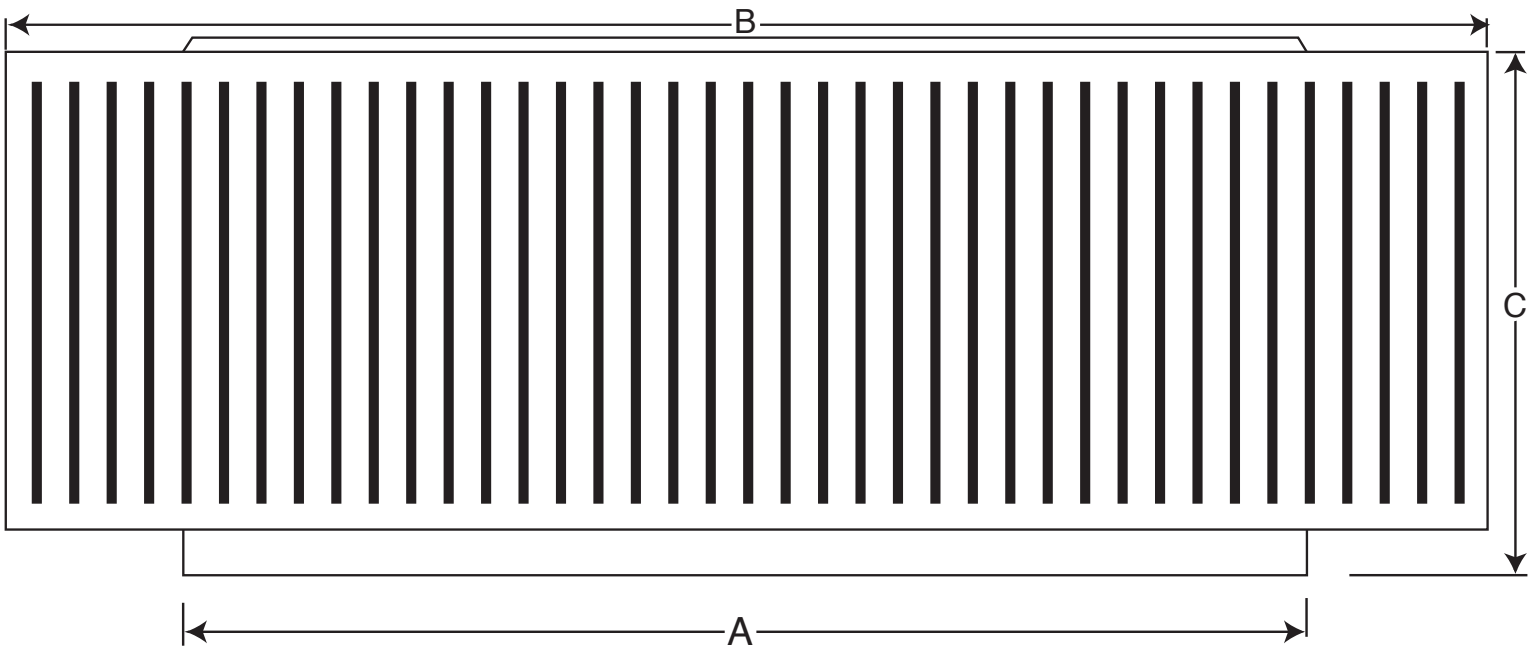

AURA RETRO-FIT VENT DIAGRAM

42" Diameter for an Existing Turbine Base or Vent Pipe

- All Aluminum
- Removable Head
- No Moving Parts
- 5 Year Guarantee

LEGEND:

A = Diameter of throat

B = Height of head

C = Width of head

Dimensional Data AV-42-RF

	A	B	C	Weight
Size in inches	42	48	17	40

Distributed by: BEST MATERIALS ® LLC
Ph: 800-474-7570, 602-272-8128 Fax: 602-272-8014
www.BestMaterials.com Email: Sales@BestMaterials.com