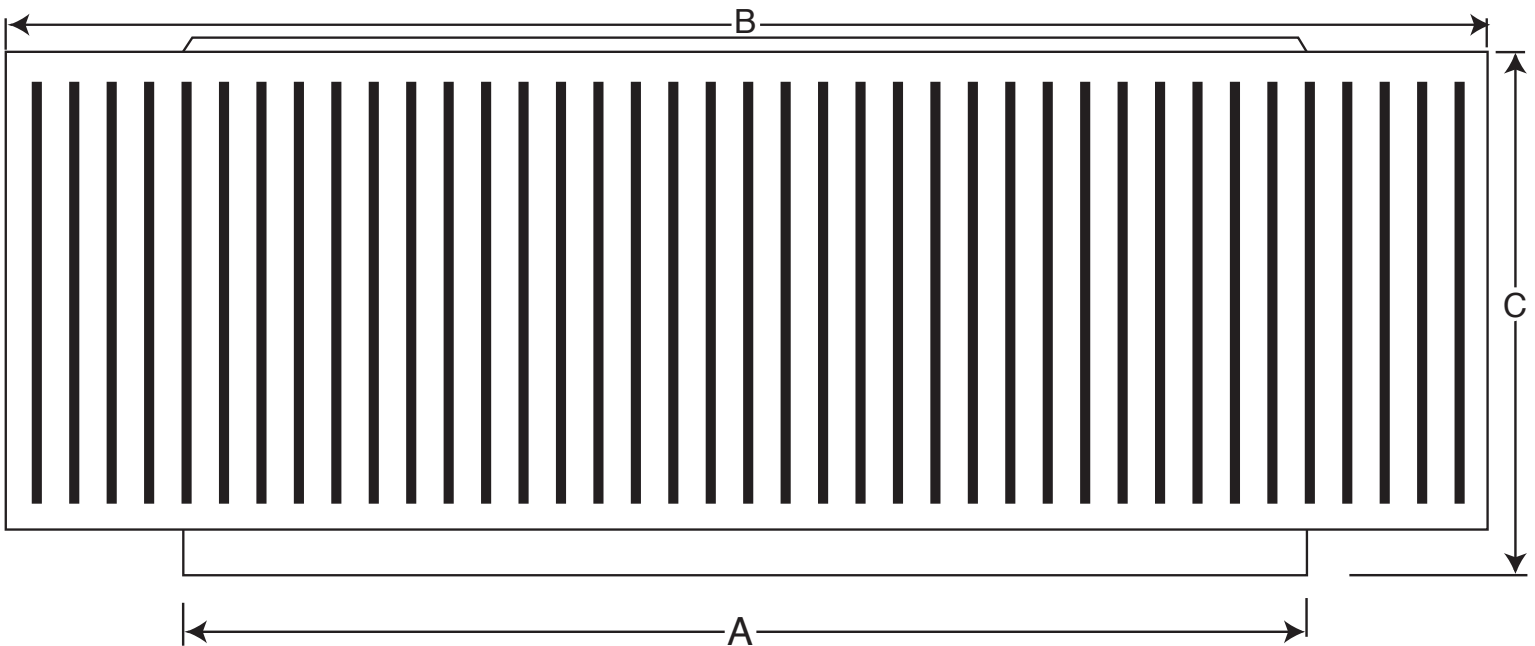

# AURA RETRO-FIT VENT DIAGRAM

## 48" Diameter for an Existing Turbine Base or Vent Pipe

- All Aluminum
- Removable Head
- No Moving Parts
- 5 Year Guarantee

### LEGEND:

A = Diameter of throat

B = Height of head

C = Width of head

### Dimensional Data AV-48-RF

|                | A  | B  | C  | Weight |
|----------------|----|----|----|--------|
| Size in inches | 48 | 54 | 19 | 50     |

Distributed by: BEST MATERIALS ® LLC  
Ph: 800-474-7570, 602-272-8128 Fax: 602-272-8014  
[www.BestMaterials.com](http://www.BestMaterials.com) Email: [Sales@BestMaterials.com](mailto:Sales@BestMaterials.com)