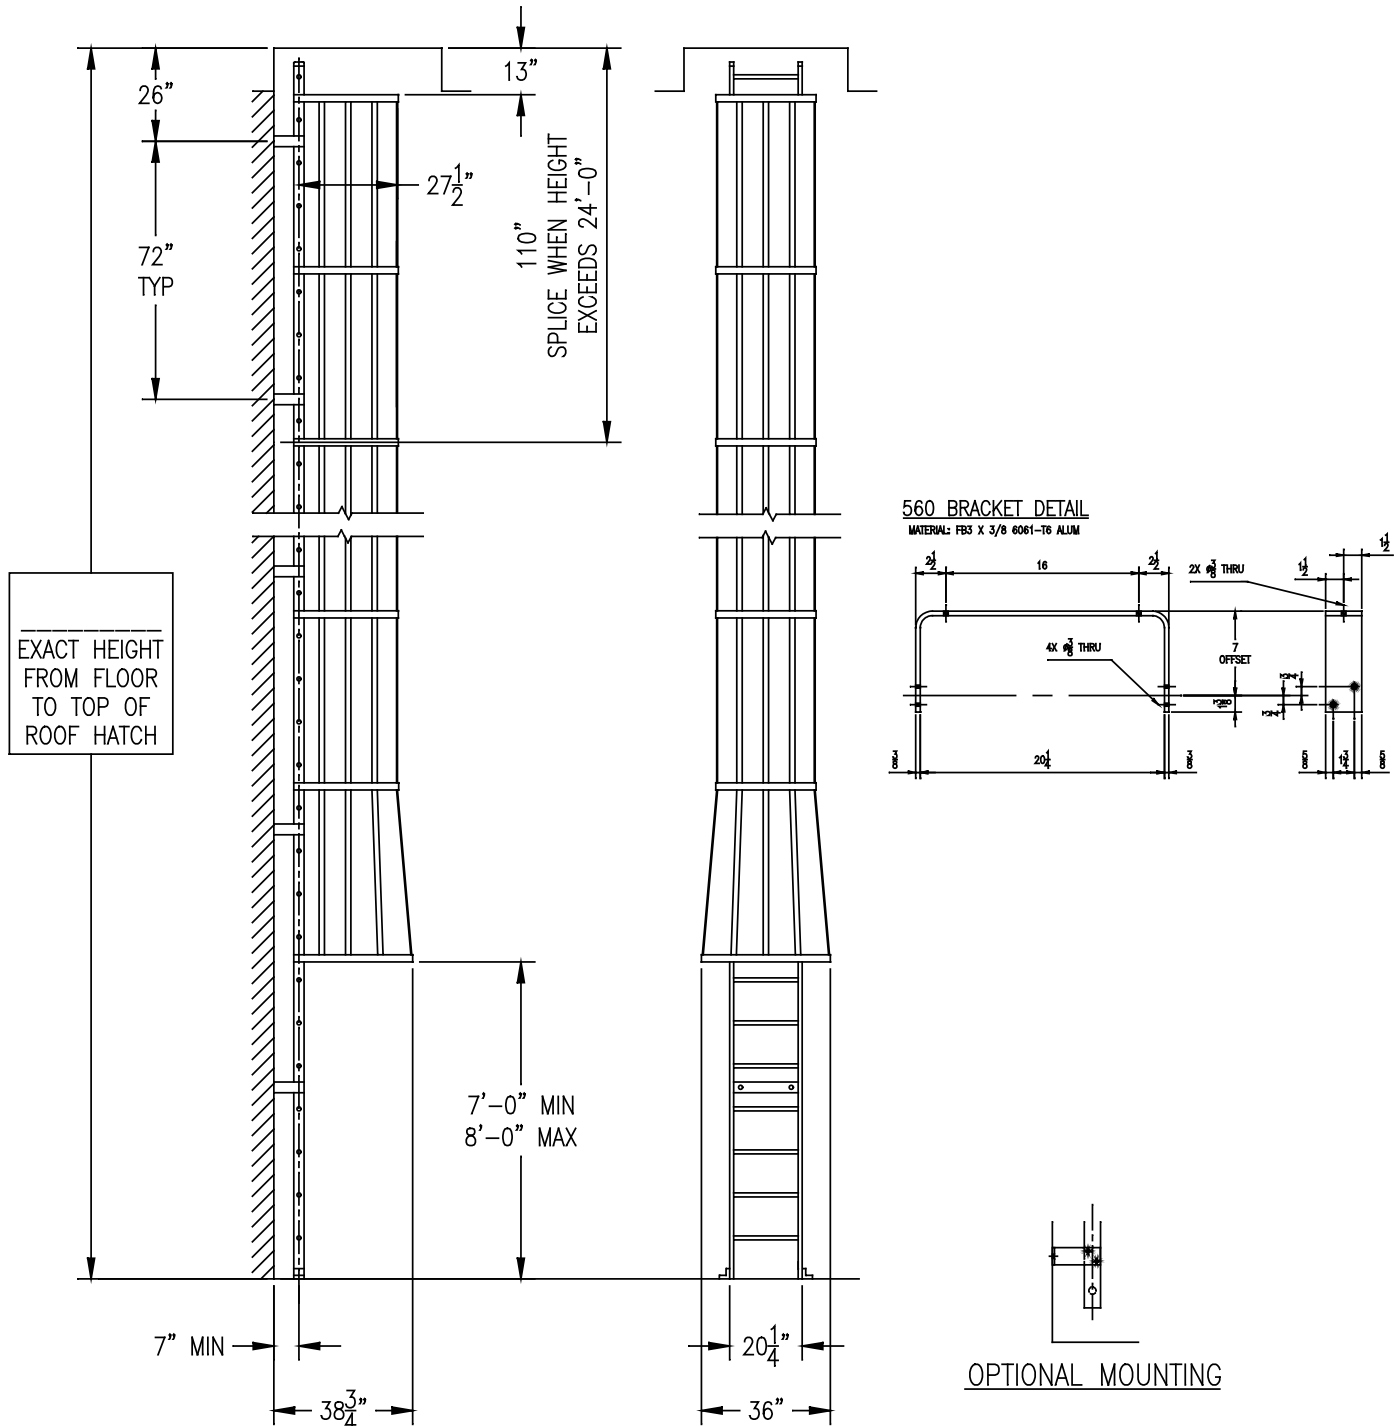

Distributed By: Best Materials LLC®
Phone: 1-800-474-7570
Email: Sales@BestMaterials.com
www.BestMaterials.com

ALACO
Ladder Company

CAGES AND PLATFORMS

[Click Here For Product Pricing](#)

MODEL 560-C – Roof Hatch Access

MODEL 560-C
CAGED LADDER, ROOF HATCH ACCESS