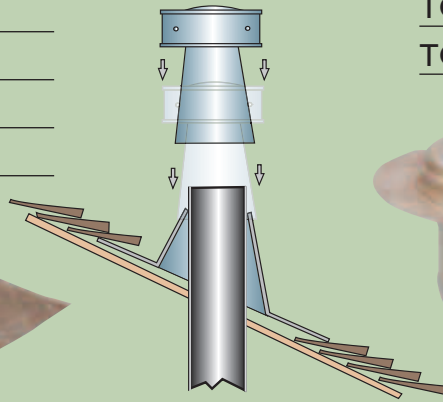

## EXHAUST FLASHINGS

### Fan Exhaust Flashings, Two Piece

Item Number	Size	Base Dimensions
LG4F	4" Base	26" x 24"
LG6F	6" Base	27" x 26"
LG8F	8" Base	28" x 26"
LG10F	10" Base	30" x 28"
LG12F	12" Base	32" x 30"

### Tops

TG40	4" Top
TG60	6" Top
TG80	8" Top
TG10	10" Top
TG12	12" Top

### Heated Exhaust Flashings, Two Piece

Item Number	Size	Base Dimensions
LG3024	3" Std. Base	24" x 24"
LG3026	3" Lg. Base	26" x 26"
LG4024	4" Std. Base	24" x 24"
LG4028	4" Lg. Base	28" x 26"
LG5028	5" Lg. Base	28" x 26"
LG6026	6" Std. Base	26" x 24"
LG6030	6" Lg. Base	30" x 28"
LG7032	7" Lg. Base	32" x 30"
LG8028	8" Std. Base	28" x 26"
LG8032	8" Lg. Base	32" x 30"
LG1032	10" Lg. Base	32" x 30"
LG1232	12" Lg. Base	32" x 30"