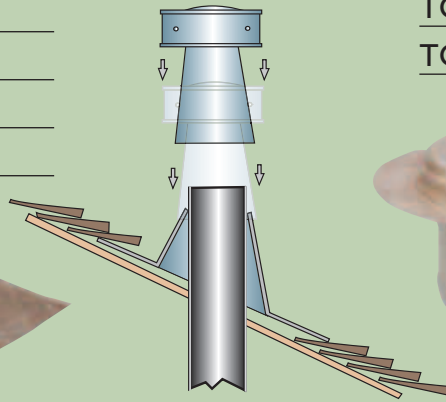

EXHAUST FLASHINGS

Fan Exhaust Flashings, Two Piece

Item Number	Size	Base Dimensions
LG4F	4" Base	26" x 24"
LG6F	6" Base	27" x 26"
LG8F	8" Base	28" x 26"
LG10F	10" Base	30" x 28"
LG12F	12" Base	32" x 30"

Tops

TG40	4" Top
TG60	6" Top
TG80	8" Top
TG10	10" Top
TG12	12" Top

Heated Exhaust Flashings, Two Piece

Item Number	Size	Base Dimensions
LG3024	3" Std. Base	24" x 24"
LG3026	3" Lg. Base	26" x 26"
LG4024	4" Std. Base	24" x 24"
LG4028	4" Lg. Base	28" x 26"
LG5028	5" Lg. Base	28" x 26"
LG6026	6" Std. Base	26" x 24"
LG6030	6" Lg. Base	30" x 28"
LG7032	7" Lg. Base	32" x 30"
LG8028	8" Std. Base	28" x 26"
LG8032	8" Lg. Base	32" x 30"
LG1032	10" Lg. Base	32" x 30"
LG1232	12" Lg. Base	32" x 30"

Tops

Item Number	Size
TA30	3" Top
TA40	4" Top
TA50	5" Top
TA60	6" Top
TA70	7" Top
TA80	8" Top
TA10	10" Top
TA12	12" Top

Fan Exhaust Flashings, One Piece T-Tops

Item Number	Size	Base Dimensions
LG4T	4" Std.	18" x 20"
LG4TL	4" Lg.	22" x 24"
LG7T	7" Std.	22" x 20"
LG7TL	7" Lg.	26" x 25"