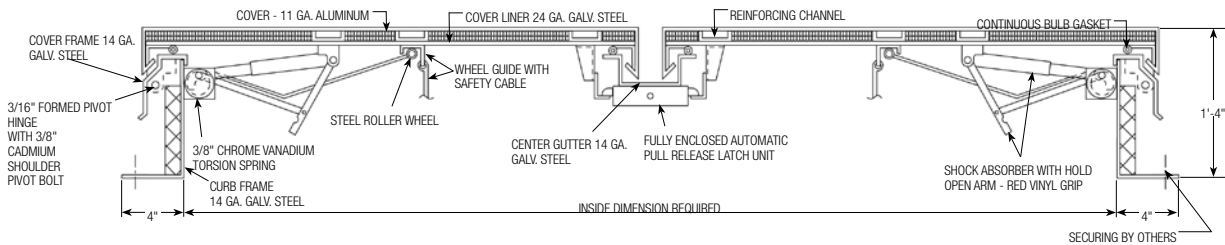

Operation: Torsion spring drives open the covers automatically. Shock absorbers control the speed of the leaves as they open. The fusible link can be quickly and easily replaced.

Hardware: Heavy gauge aluminum 3/16" pivot hinges. Pull handles are provided for exterior or interior manual operation.

Finish: 2 coats of factory-applied primer.

Clear Opening Size	48" x 48"	48" x 72"	48" x 90"	48" x 96"	60" x 60"	60" x 96"			
UL-Listed	UFV-1	UFV-2	UFV-3	UFV-4	UFV-5	UFV-6			
Custom Sizes Available Upon Request • Fusible Links with Higher Temperature UL-Listings Available Upon Request									

DOUBLE LEAF DOMED SMOKE VENT: UDFV Series

Certifications: The smoke vents are equipped with a UL listed 165° fusible link for automatic operation.

Construction: Dome frame is a minimum thickness of .072 aluminum and provides a self-contained sloping condensation and weepage gutter for drainage. Covers are one-piece acrylic dome (either white translucent or clear). The 14 gauge galvanized steel dome retaining frame is secured to the 14 gauge galvanized steel curb frame. The galvanized steel curb and curb frame are fully welded and ground smooth, gasketed and, insulated for weather tightness.

Finish: 2 coats of factory-applied primer.

Clear Opening Size	48" x 48"	48" x 72"	48" x 90"	48" x 96"	60" x 60"	60" x 96"			
Model #	UDFV-1	UDFV-2	UDFV-3	UDFV-4	UDFV-5	UDFV-6			
Custom Sizes Available Upon Request • Fusible Links with Higher Temperature UL-Listings Available Upon Request									