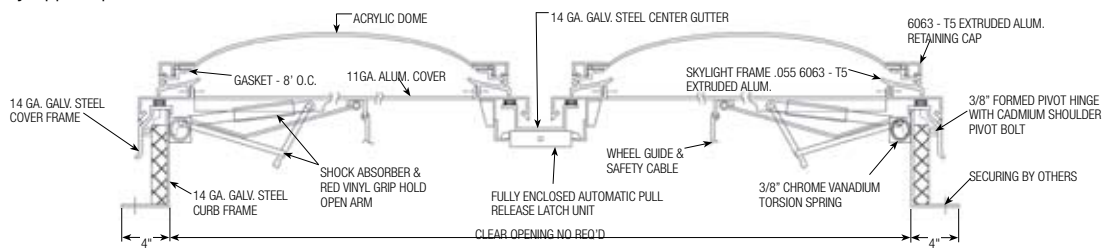

Clear Opening Size	48" x 48"	48" x 72"	48" x 90"	48" x 96"	60" x 60"	60" x 96"			
Model #	UDFV-1	UDFV-2	UDFV-3	UDFV-4	UDFV-5	UDFV-6			
Custom Sizes Available Upon Request • Fusible Links with Higher Temperature UL-Listings Available Upon Request