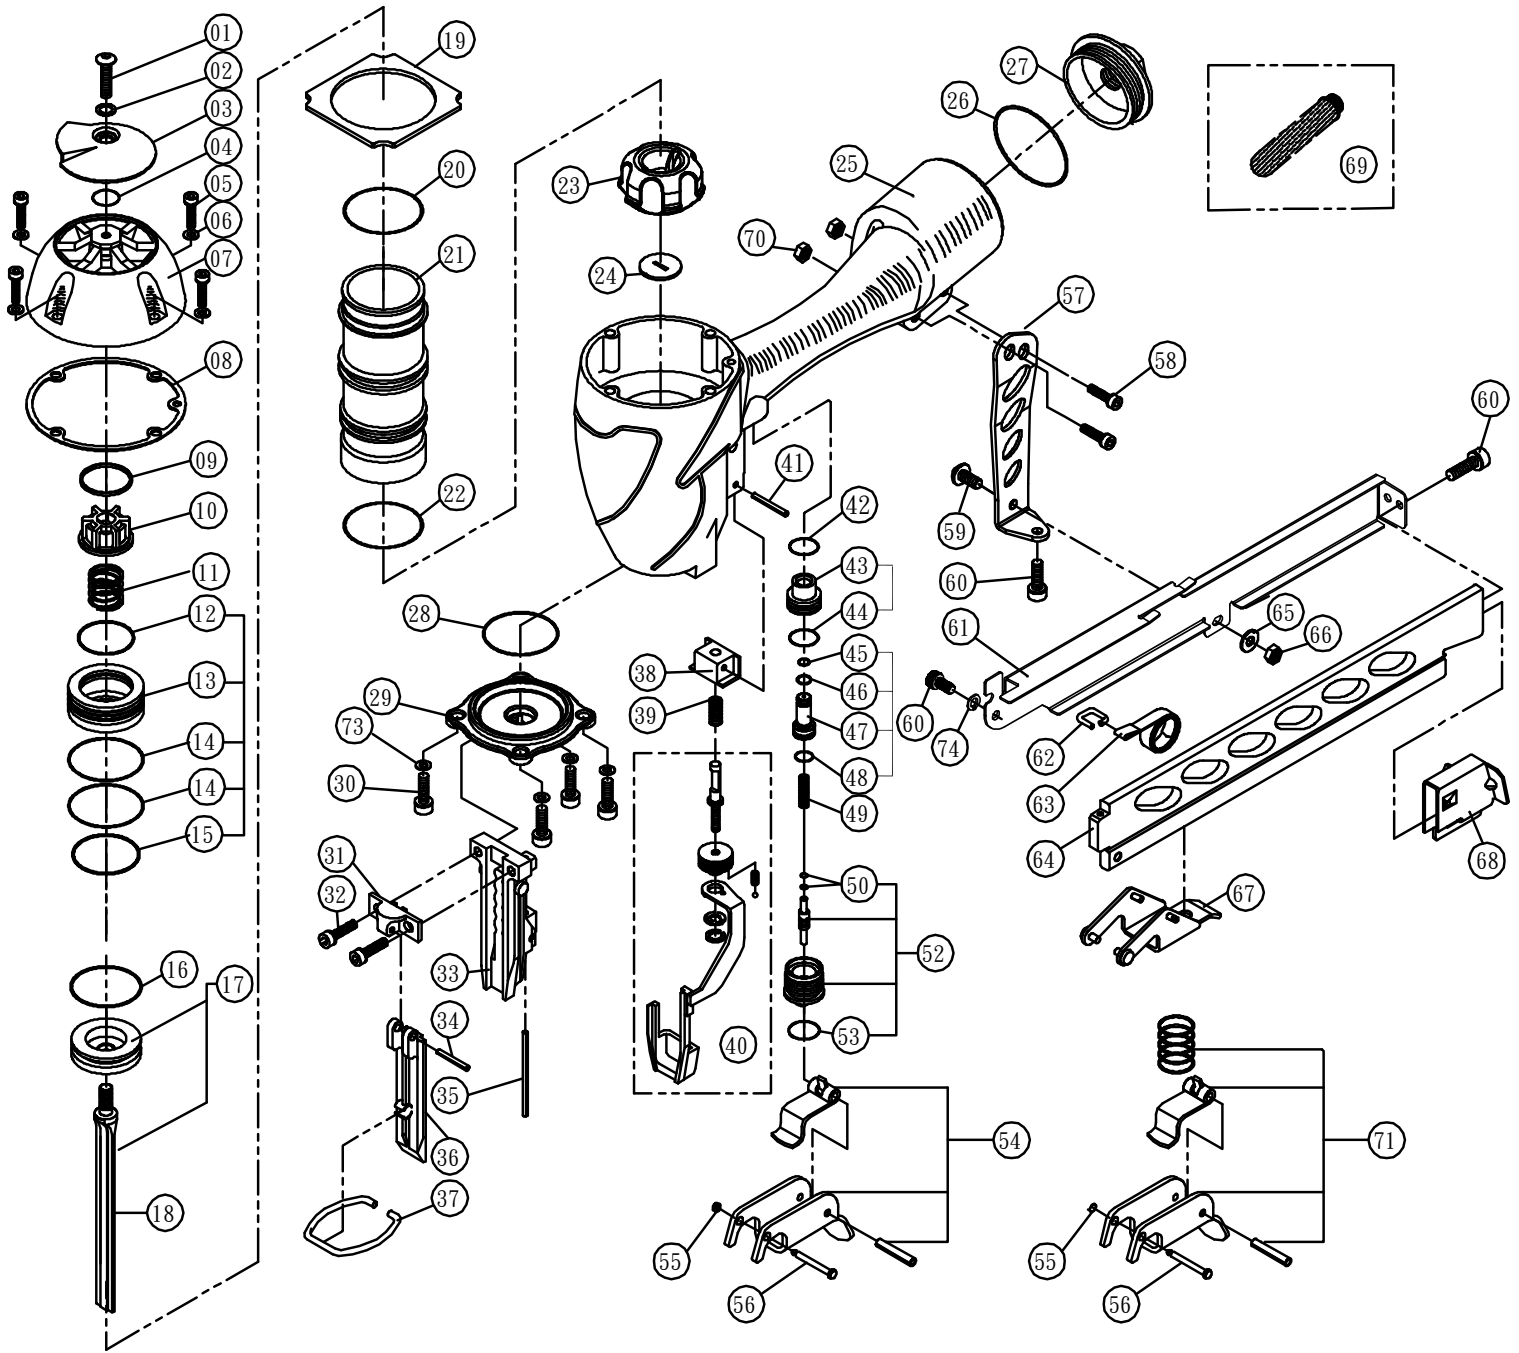

MODEL MS6650i-A

SPOTNAILS®

DIVISION OF PEACE INDUSTRIES, LTD.

1100 Hicks Rd

Rolling Meadows, IL 60008

Phone : 847-259-1620

5/5/2014

SPOTNAILS MODEL MS6650i-A

Ref No.	Part No.	Description	Ref No.	Part No.	Description		
01	P-24370	Screw	37	P-18251	Latch Spring		
02	P-96118	Bushing	38	P-53165	Safety Guide		
03	P-70047	Exhaust Deflector	39	P-18328	Spring		
04	P-64377	O-Ring	40	AS-53058	Safety Assembly		
05	P-24314	Cap Screw	41	P-07262	Pin		
06	P-32169	Flat Washer	◆	42	P-64332	Valve Housing O-Ring	
07	P-60181	Cap	43	P-22144	Trigger Valve Cap		
◆	08	P-62080	Gasket	◆	44	P-64333	O-Ring
09	P-03076	Spacer	◆	45	P-64334	O-Ring	
10	P-15204	Exhaust Seal	◆	46	P-64335	O-Ring	
11	P-18442	Poppet Spring	47	P-22145	Pilot Valve		
◆	12	P-64399	Poppet O-Ring	◆	48	P-64336	O-Ring
13	P-63043	Poppet	49	P-18227	Spring		
◆	14	P-64426	Poppet O-Ring	◆	50	P-64383	Plunger O-Rings
◆	15	P-64312	Cylinder Seal O-Ring	51	AS-22037	Plunger Assembly	
◆	16	P-64427	Piston O-Ring	◆	53	P-64328	O-Ring
17	AS-06055	Piston & Driver Assembly	54	AS-21008	Trigger Assembly		
18	P-06237	Driver Blade	◆	55	P-64240	O-Ring	
19	P-03082	Guide Spacer	56	P-07327	Trigger Pin		
◆	20	P-64428	Cylinder O-Ring	57	P-13080	Bracket	
21	P-05108	Cylinder	58	P-24383	Screw		
◆	22	P-64429	O-Ring	59	P-24370	Screw	
23	P-15215	Bumper	60	P-24353	Screw		
24	P-15191	Return Seal	61	P-12385	Magazine Cover (A)		
25	P-01302	Body	62	P-18131	Spring Clip		
26	P-64312	O-Ring	63	P-18298	Negator Spring		
27	P-60156	End Cap	64	P-27179	Magazine		
28	P-64430	O-Ring	65	P-32170	Washer		
29	P-60220	Bottom Plate	66	P-26142	Nut		
30	P-24611	Screw	67	P-04060	Quick Clear Latch		
31	P-10276	Stationary Front Plate	68	P-09159	Pusher		
32	P-24358	Screw	69	P-97454	Filter (Optional)		
33	P-08463	Wear Plate	70	P-26143	Nut		
34	P-07253	Spring Pin	71	AS-21026	Restrictive Trigger Assy. (Optional)		
35	P-07257	Safety Yoke Pin	73	P-32291	Washer		
36	P-10277	Removable Front Plate	74	P-32229	Washer		
	◆	Parts Included In AS-97300 O-Ring And Seal Kit