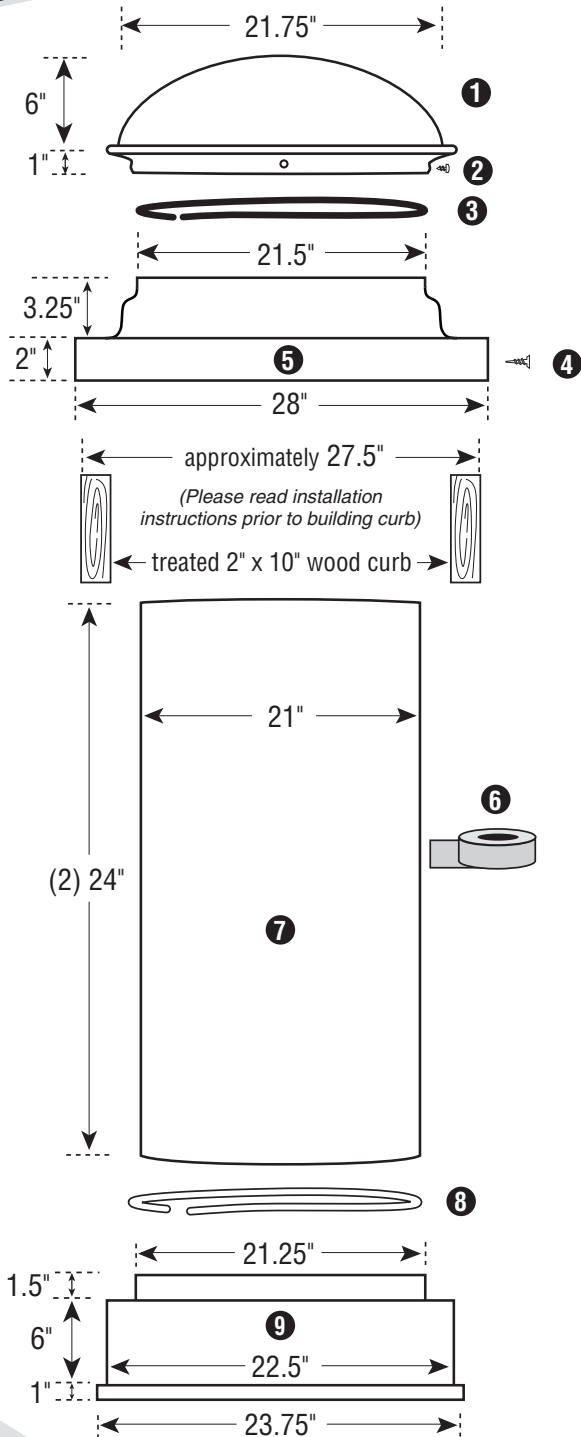

# 21" Drop Ceiling Tubular Skylight Specifications

## 21" CURB-MOUNTED FLASHING

1. Clear UV Protected, 100% High Impact Modified Acrylic Dome
2. (4) Phillips Head Stainless Steel 1/4" Sheet Metal Screws
3. Black Nylon Horse Hair Gasket (Self-Adhesive Backed)
4. (4) Flat Head Screws (for light pipe installation/support)
5. Commercial Pure Grade, 1100 Series Aluminum Flashing
6. Heavy Duty Foil Tape
7. Light Pipe, (2) 24" Sections per Kit
8. White Nylon Horse Hair Gasket (Self-adhesive Backed)
9. Powder Coated White Transition Box

### COVERAGE AREA

up to 700 sq. ft.

### MAXIMUM TUBE LIGHT LENGTH

20 feet