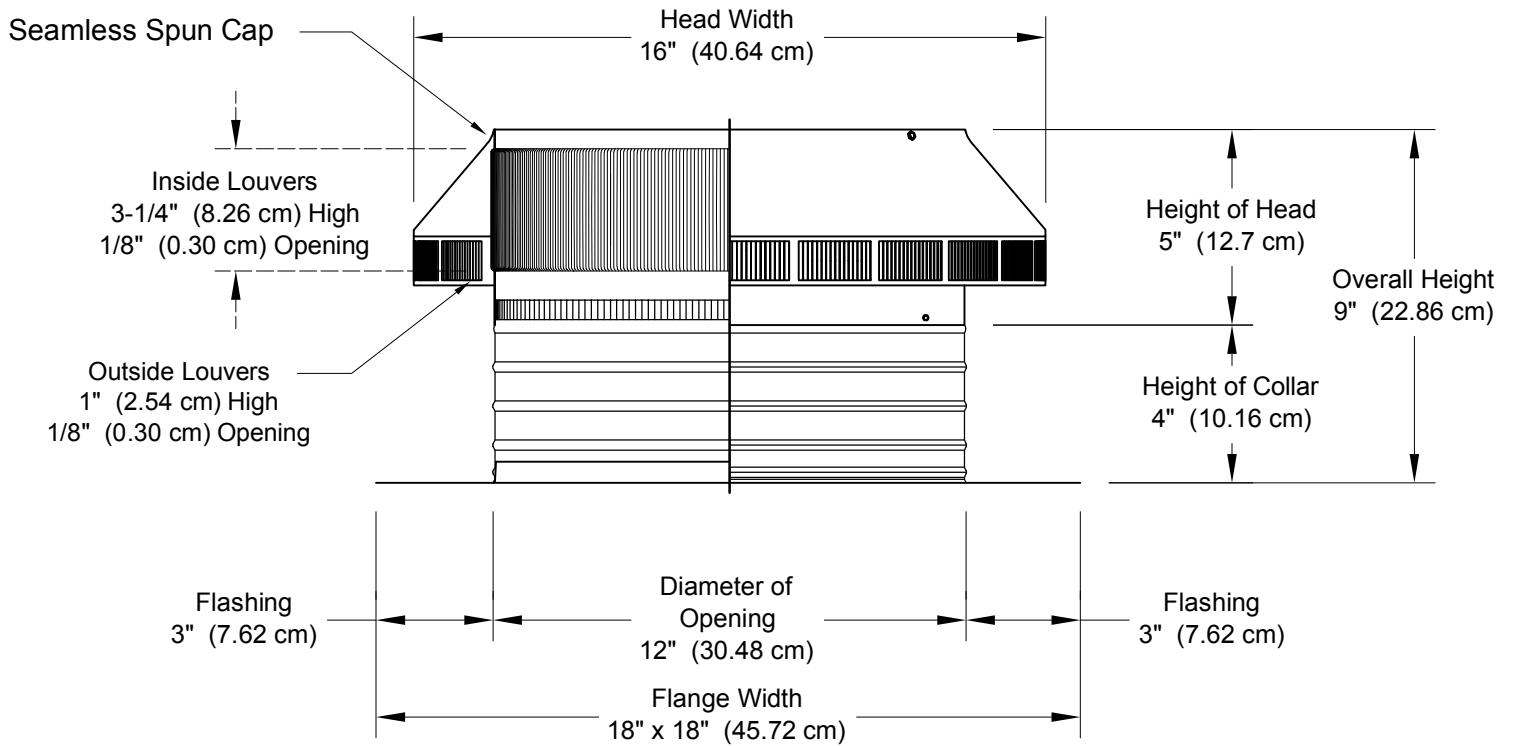

Pop Vent: Model PV-12-C4

12" Diameter with 4" Collar and Square Flange

- Reduces hot attic air in the summer
- Removes moisture out of the attic in the winter
- Tested to 200 mph
- Aluminum construction will never rust
- 5 year warranty

minimum pitch capacity	maximum pitch capacity	Weight lbs (kg)
0/12	12/12	2.4 (1.09)

Net Free Area		Application Per Square ft (meters)	
square inches (cm)	square foot (meters)		
113 (287.02)	0.78 (0.24)	1/150	1/300
		225 (68.58)	450 (137.16)