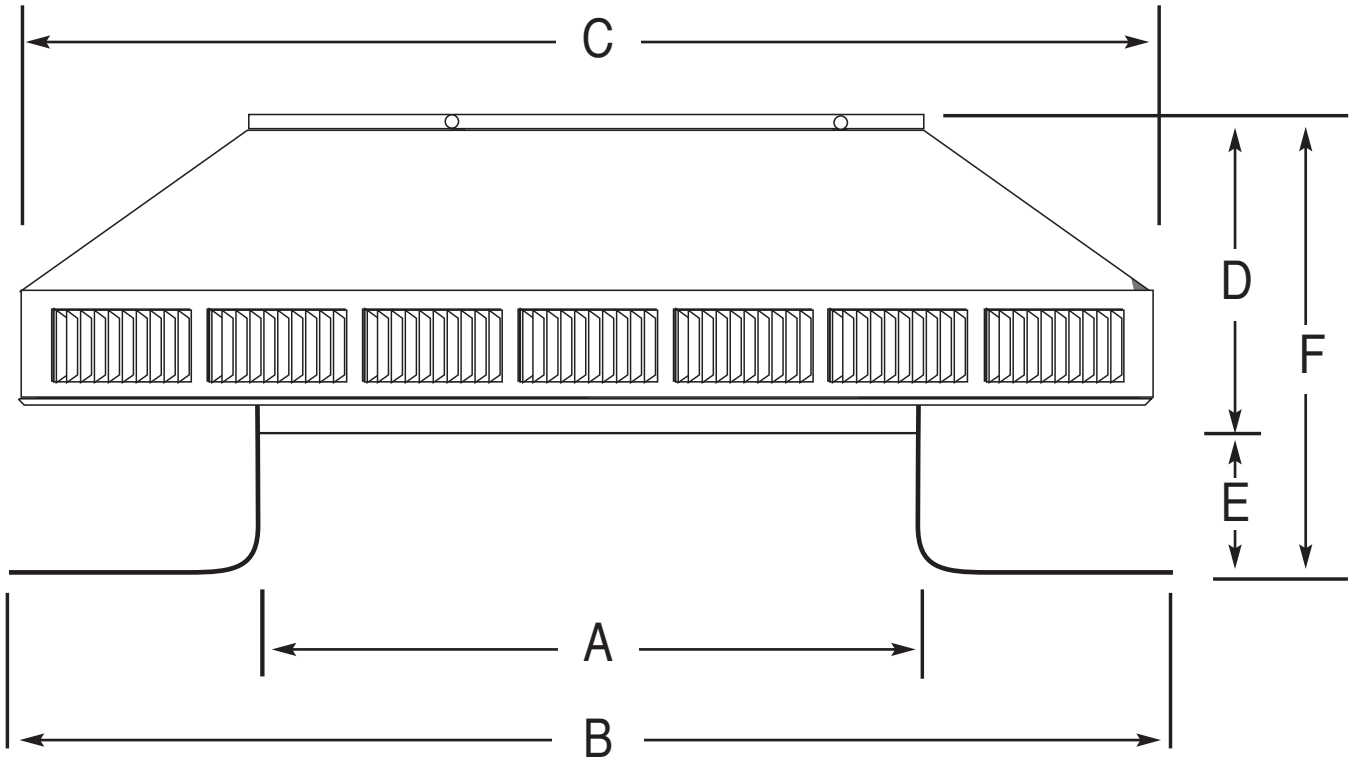

POP VENT DIAGRAM

14" Diameter with 2" Collar and Square Flange

- All Aluminum
- Removable Head
- No Moving Parts
- 5 Year Guarantee

LEGEND:

- A = Diameter of throat
- B = Width of flange
- C = Width of head
- D = Height of head
- E = Height of collar
- F = Total overall height

Dimensional Data - PV-14-C2

	A	B	C	D	E	F	Weight
Size in inches	14	19	18	5.25	2	7	3 lbs

Distributed by: **BEST MATERIALS® LLC**
 Ph: 800-474-7570, 602-272-8128 Fax: 602-272-8014
www.BestMaterials.com Email: Sales@BestMaterials.com