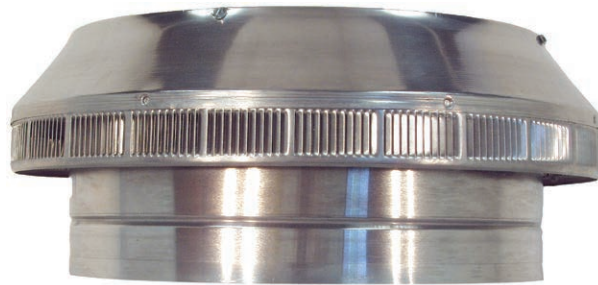

PV-14-RF Pop Intake Vent Retrofit

The Missing Link in Roof Top Air Supply

- Provides Outdoor Air Directly Into Fresh Air Ducts, Attics Or Buildings
- Durable All Aluminum Construction
- Collars Are Available To Increase The Height Of The Vent
- Head Assembly is Removable for Easy Installation and Maintenance
- Wind Tested To 200 Mph
- Powder Coating Available
- 5 Year Warranty

SPECIFICATIONS & DIMENSIONS OF THE PV-14-RF

A) ID	14"
B) OD	18"
C) Total Overall Height	7"
Net Free Vent Area (inches)	144
Net Free Vent Area (feet)	1.00
Application per sq. ft.	600