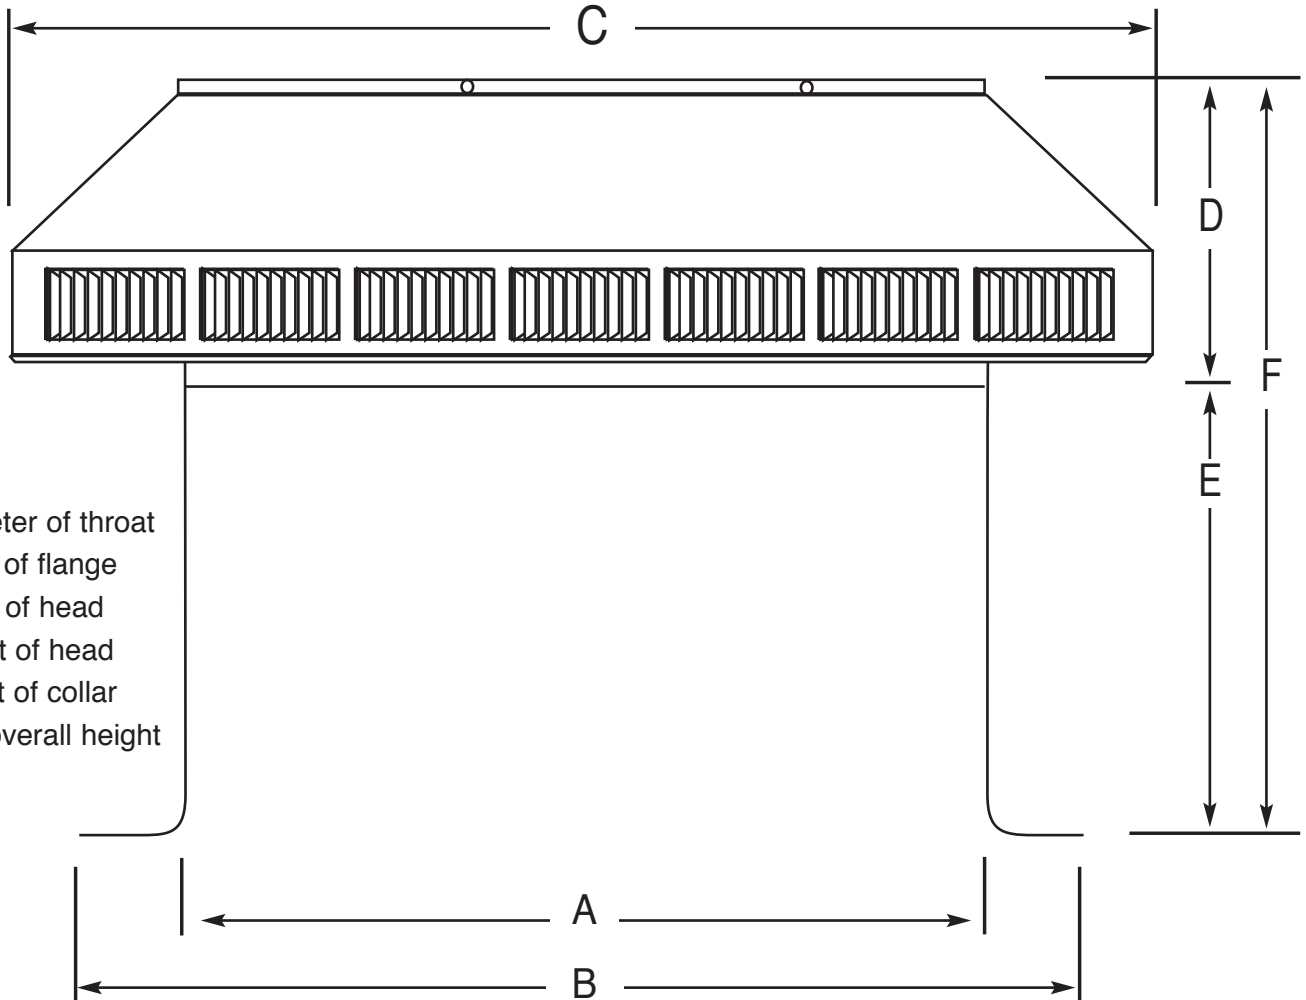

POP VENT DIAGRAM

24" Diameter with 12" Collar and Square Flange

- All Aluminum
- Removable Head
- No Moving Parts
- 5 Year Guarantee

Dimensional Data PV-24-C12

	A	B	C	D	E	F	Weight
Size in inches	24	30	34	9	12	21	15 lbs