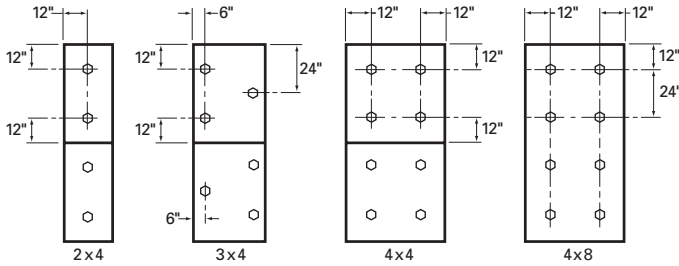

Distributed by: BEST MATERIALS ®
 Ph: 800-474-7570, 602-272-8128 Fax: 602-272-8014
 www.BestMaterials.com Email: Sales@BestMaterials.com

Factory Mutual Approved FM Fastening Patterns

Standard Patterns

Fasteners positioned 1 every 4 sq. ft.

Standard Patterns

Fasteners positioned 1 every 2 sq. ft.

Enhanced Fastener Patterns

1 per 2.6 sq. ft.

1 per 3 sq. ft.

1 per 3.2 sq. ft.

1 per 2.9 sq. ft.

Enhanced Fastener Patterns