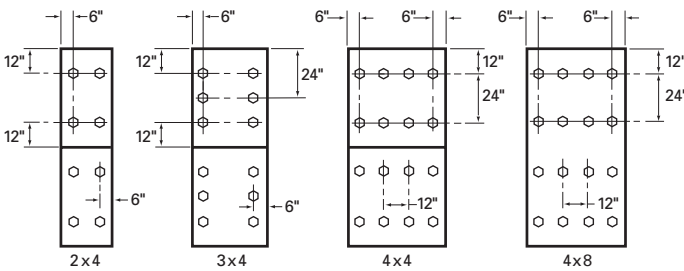

Distributed by: BEST MATERIALS ®
 Ph: 800-474-7570, 602-272-8128 Fax: 602-272-8014
 www.BestMaterials.com Email: Sales@BestMaterials.com

Factory Mutual Approved FM Fastening Patterns

Standard Patterns

Fasteners positioned 1 every 4 sq. ft.

Standard Patterns

Fasteners positioned 1 every 2 sq. ft.

Enhanced Fastener Patterns

1 per 2.6 sq. ft.

1 per 3 sq. ft.

1 per 3.2 sq. ft.

1 per 2.9 sq. ft.

Enhanced Fastener Patterns

1 per 2.4 sq. ft.

1 per 2.6 sq. ft.

1 per 2.6 sq. ft.