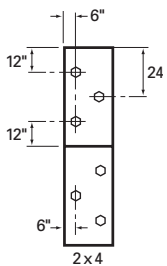

Distributed by: BEST MATERIALS ®
 Ph: 800-474-7570, 602-272-8128 Fax: 602-272-8014
 www.BestMaterials.com Email: Sales@BestMaterials.com

Factory Mutual Approved FM Fastening Patterns

Standard Patterns

Fasteners positioned 1 every 4 sq. ft.

Standard Patterns

Fasteners positioned 1 every 2 sq. ft.

Enhanced Fastener Patterns

1 per 2.6 sq. ft.

1 per 3 sq. ft.

1 per 3.2 sq. ft.

1 per 2.9 sq. ft.

Enhanced Fastener Patterns