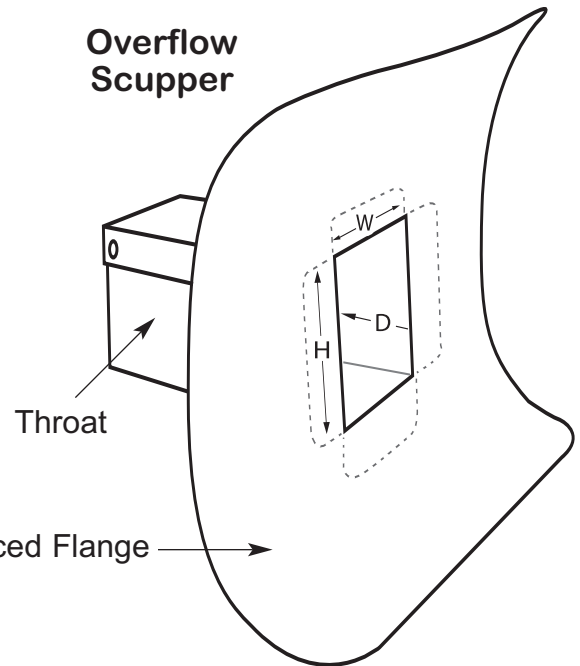

ROOF SYSTEM: LOW SLOPE - SINGLE-PLY

Distributed by: BEST MATERIALS LLC
Ph: 800-474-7570, 602-272-8128
www.BestMaterials.com
Email: Sales@BestMaterials.com

Scupper: Throughwall Overflow

Type: TPO PVC Other

Standard Non-Reinforced Membrane
With 6" Flange:

Color: White Tan Gray

Reinforced Membrane is Optional

Cladded Metal is coated 24 Gauge Galvanized Steel
with 3" Flange for fastening to wall and deck.

Throat Dimensions:

Width: _____

Height: _____

Depth: _____

(All Dimensions in Inches)

Throughwall Scupper

Order Quantity: _____
Use 1 sheet per size.

SPEC SHEET
AVAILABLE ONLINE

**Drawing: SP001 Single-Ply
Throughwall/Overflow Scupper Flashing**