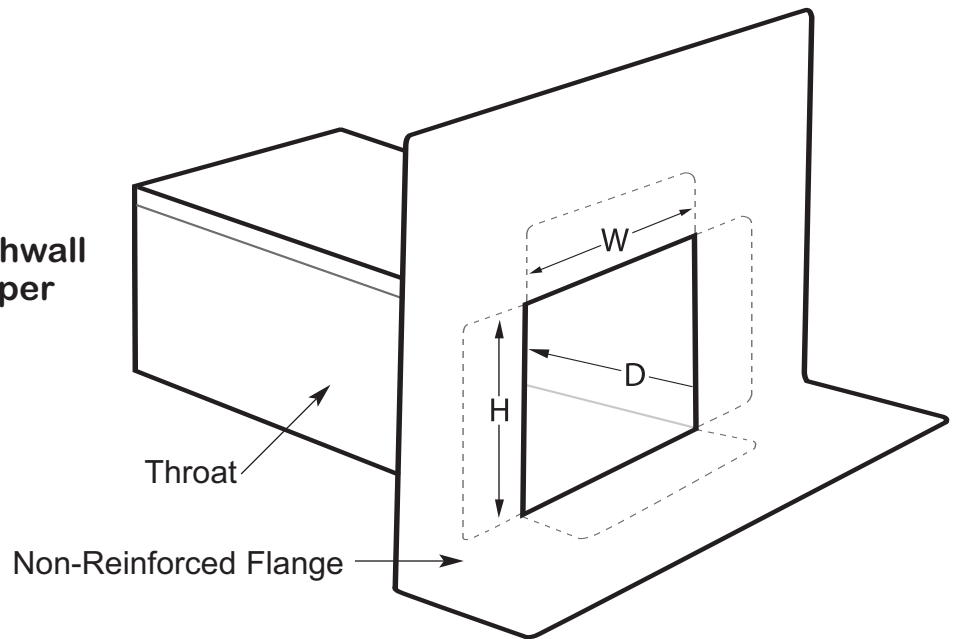

Standard Non-Reinforced Membrane
With 6" Flange:

Color: White Tan Gray

Reinforced Membrane is Optional

Cladded Metal is coated 24 Gauge Galvanized Steel
with 3" Flange for fastening to wall and deck.

Throat Dimensions:

Width: _____

Height: _____

Depth: _____

(All Dimensions in Inches)

Throughwall Scupper

Order Quantity: _____
Use 1 sheet per size.

SPEC SHEET
AVAILABLE ONLINE

**Drawing: SP001 Single-Ply
Throughwall/Overflow Scupper Flashing**