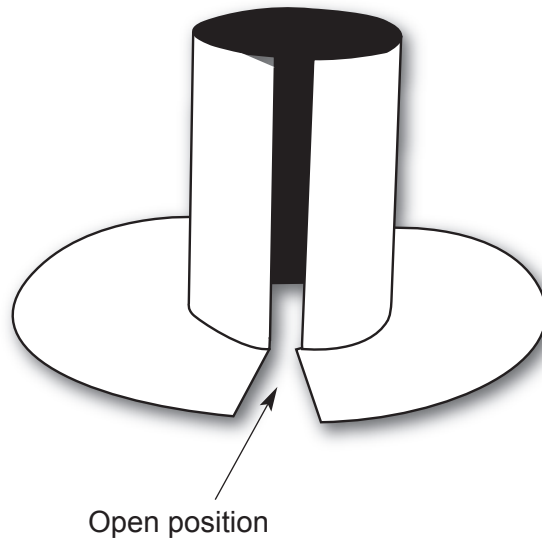

Nominal size indicates maximum size part will effectively fit. Each size can accommodate a pipe up to 1" smaller.

Other Sizes Made to Order

Specify Diameter \_\_\_\_\_ Inches

or Provide Circumference: \_\_\_\_\_ Inches

Riser Height: 8" Std.  12"  OR \_\_\_\_\_ Inches

(All Dimensions in Inches)

Quantity: \_\_\_\_\_

Standard 90° Angle

or Specify Angle: \_\_\_\_\_

Use 1 sheet per size.

**Drawing: SP003 Single-Ply  
FlashWrap™ Round Split Flashing**