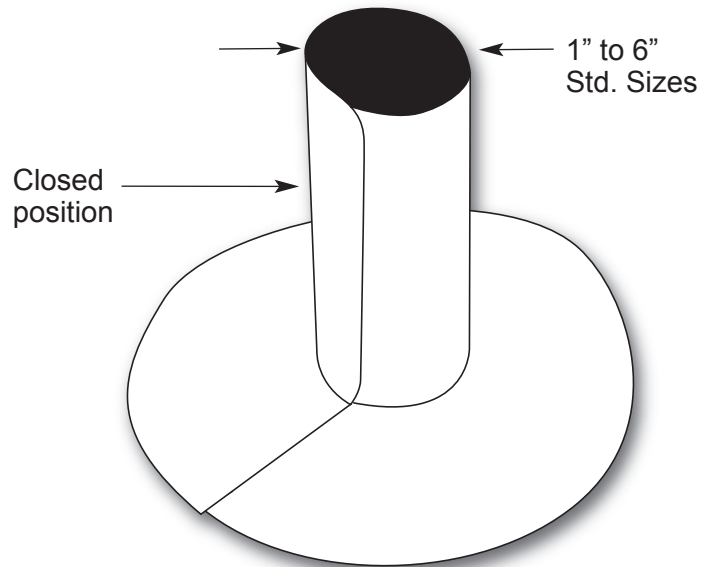

Nominal size indicates maximum size part will effectively fit. Each size can accommodate a pipe up to 1" smaller.

Other Sizes Made to Order

Specify Diameter \_\_\_\_\_ Inches

or Provide Circumference: \_\_\_\_\_ Inches

Riser Height: 8" Std.  12"  OR \_\_\_\_\_ Inches

(All Dimensions in Inches)

Quantity: \_\_\_\_\_

Standard 90° Angle

or Specify Angle: \_\_\_\_\_

Use 1 sheet per size.

**Drawing: SP003 Single-Ply  
FlashWrap™ Round Split Flashing**