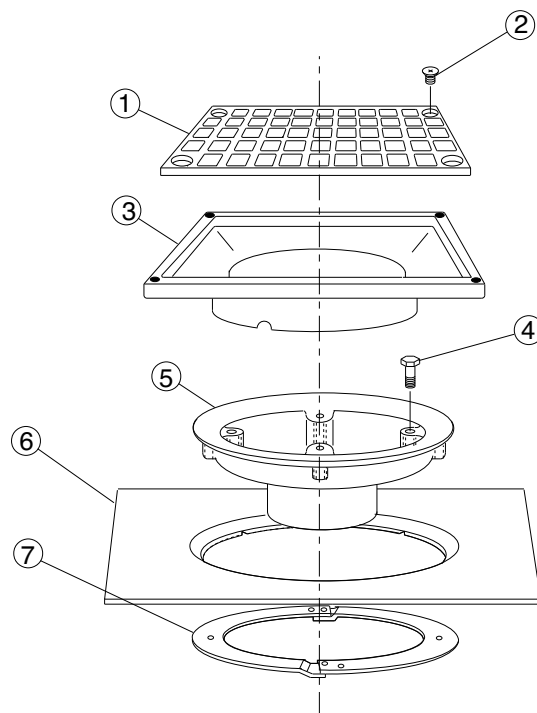

1410
Cat Pg 1-14

Jay R. Smith Mfg. Co.
Wholesaler's
Parts Order Number Guide

PART	DESCRIPTION	ITEM NUMBER
1	Cast Iron Grate	1410CIG
1	Nickel Bronze Grate	1410GNB
1	Polished Bronze Grate	1410GPB
1	Nickel Bronze Grate, Heel Proof	1410GNB-HP
1	Polished Bronze Grate, Heel Proof	1410GPB-HP
1	Ductile Iron Grate	1410GM
2	Securing Screws f/CI Grate, ea (4 reqd)	76048-80-6
3	CI Flashing Collar	1410C
1, 2, 3	Cast Iron Top Assembly	1410T
1, 2, 3	Nickel Bronze Top Assembly	1410TNB
1, 2, 3	Polished Bronze Top Assembly	1410TPB
1, 2, 3	CI Top Assembly, Heel Proof	1410T-HP
1, 2, 3	NB Top Assembly, Heel Proof	1410TNB-HP
1, 2, 3	PB Top Assembly, Heel Proof	1410TPB-HP
4	Poly Bag of 4 Bolts f/Collar	R-1010
5	Cast Iron Body	
6	Sump Receiver	1010R
7	Pr Underdeck Clamp w/Trim	1010UDC
	Trim Only f/Underdeck Clamp	R-500

**Jay R. Smith Mfg. Co.
Wholesaler's
Parts Order Number Guide**

**1450
Cat Pg 1-15**

PART	DESCRIPTION	ITEM NUMBER
1	Cast Iron Grate	1450CIG
1	Galvanized Cast Iron Grate	1450GG
1	Nickel Bronze Grate	1450GNB
1	Polished Bronze Grate	1450GPB
1	Nickel Bronze Grate, Heel Proof	1450GNB-HP
1	Polished Bronze Grate, Heel Proof	1450GPB-HP
1	Ductile Iron Grate	1450GM
2	Securing Screws f/CI Grate, ea (4 reqd)	76042-51-6
3	CI Flashing Collar	1450C
1, 2, 3	Cast Iron Top	1450T
1, 2, 3	Nickel Bronze Top	1450TNB
1, 2, 3	Polished Bronze Top	1450TPB
1, 2, 3	NB Top, Heel Proof	1450TNBHP
1, 2, 3	PB Top, Heel Proof	1450TPBHP
4	Poly Bag of 4 Bolts f/Collar	R-1010
5	Cast Iron Body	
6	Sump Receiver	1310R
7	Pr Underdeck Clamp w/Trim	1310UDC