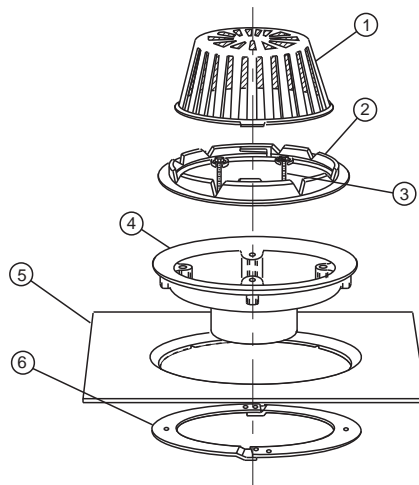

1310, 1320
Cat Pg 1-12

Jay R. Smith Mfg. Co.
Wholesaler's
Parts Order Number Guide

PART	DESCRIPTION	ITEM NUMBER
1	Polyethylene Dome f/1310, 1320	1310D
1	Cast Iron Dome f/1310, 1320	1310CID
1	Galvanized CI Dome f/1310, 1320	1310CIDG
1	Rough Bronze Dome f/1310, 1320	1310RBD
1	Aluminum Dome f/1310, 1320	1310AD
2	Flash Clamp & Gravel Stop f/1310, 1320	1310C
	2" High Water Dam Collar f/1310, 1320	1310WDC2
	2 ½" High Water Dam Collar f/1310, 1320	1310WDC2.5
3	Poly Bag of 4 Bolts f/Collar	R-1010
4	CI Caulk Body less Collar & Dome, 2"	1310C02B
4	CI Caulk Body less Collar & Dome, 3"	1310C03B
4	CI Caulk Body less Collar & Dome, 4"	1310C04B
4	CI Caulk Body less Collar & Dome, 5"	1310C05B
4	CI Caulk Body less Collar & Dome, 6"	1310C06B
4	CI No-Hub Body less Collar & Dome, 2"	1310Y02B
4	CI No-Hub Body less Collar & Dome, 3"	1310Y03B
4	CI No-Hub Body less Collar & Dome, 4"	1310Y04B
4	CI No-Hub Body less Collar & Dome, 5"	1310Y05B
4	CI No-Hub Body less Collar & Dome, 6"	1310Y06B
4	CI Body for 1320 (not pictured)	
5	Sump Receiver f/1310, 1320	1310R
6	Underdeck Clamp w/Trim f/1310	1310UDC
6	Underdeck Clamp w/Trim f/1320	1320UDC
*	1320 Conversion Collar	1320CC

*Available, but not shown