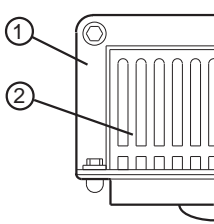

**Jay R. Smith Mfg. Co.
Wholesaler's
Parts Order Number Guide**

**1510, 1520,
1530, 1540
Cat Pg 1-16**

PART	DESCRIPTION	ITEM NUMBER
1, 3	CI Flashing Clamp f/1510-1540, 2-4"	1510CIC2
1, 3	CI Flashing Clamp f/1510-1540, 5, 6"	1510CIC5
1, 3	RB Flashing Clamp f/1510-1540, 2-4"	1510RBC2
1, 3	RB Flashing Clamp f/1510-1540, 5, 6"	1510RBC5
4	Cast Iron Grate f/1510, 1530, 2-4"	1510CIG2
4	Cast Iron Grate f/1510, 1530, 5, 6"	1510CIG5
4	Rough Bronze Grate f/1510, 1530, 2-4"	1510GRB2
4	Rough Bronze Grate f/1510, 1530, 5, 6"	1510GRB5
4	Nickel Bronze Grate f/1510, 1530, 2-4"	1510GNB2
4	Nickel Bronze Grate f/1510, 1530, 5, 6"	1510GNB5
4	Polished Bronze Grate f/1510, 1530, 2-4"	1510GPB2
4	Polished Bronze Grate f/1510, 1530, 5, 6"	1510GPB5
2	Cast Iron Grate f/1520, 1540, 2-4"	1520CIG2
2	Cast Iron Grate f/1520, 1540, 5, 6"	1520CIG5
2	Rough Bronze Grate f/1520, 1540, 2-4"	1520GRB2
2	Rough Bronze f/1520, 1540, 5, 6"	1520GRB5
2	Nickel Bronze Grate f/1520, 1540, 2-4"	1520GNB2
2	Nickel Bronze f/1520, 1540, 5, 6"	1520GNB5
2	Polished Bronze Grate f/1520, 1540, 2-4"	1520GPB2
2	Polished Bronze f/1520, 1540, 5, 6"	1520GPB5
5	Flashing Clamp Bolt, ea (4 reqd)	76100-51-6
5	Flashing Clamp Washer, ea (4 reqd)	76272-51-6