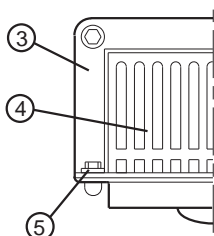

1470
Cat Pg 1-15

Jay R. Smith Mfg. Co.
Wholesaler's
Parts Order Number Guide

PART	DESCRIPTION	ITEM NUMBER
1	Cast Iron Grate	1470CIG
1	Nickel Bronze Grate	1470NBG
1	Polished Bronze Grate	1470PBG
1	Nickel Bronze Grate, Heel Proof	1470GNB-HP
1	Polished Bronze Grate, Heel Proof	1470GPB-HP
1	Ductile Iron Grate	1470GM
2	Securing Screws f/CI Grate, ea (4 reqd)	76038-80-6
3	CI Flashing Collar	1470C
1, 2, 3	Cast Iron Top	1470T
1, 2, 3	Nickel Bronze Top	1470TNB
1, 2, 3	Polished Bronze Top	1470TPB
1, 2, 3	NB Top, Heel Proof	1470TNBHP
1, 2, 3	PB Top, Heel Proof	1470TPBHP
4	Poly Bag of 4 Bolts f/Collar	R-1010
5	Cast Iron Body	
6	Sump Receiver	1310R
7	Underdeck Clamp w/Trim	1310UDC

**Jay R. Smith Mfg. Co.
Wholesaler's
Parts Order Number Guide**

**1510, 1520,
1530, 1540
Cat Pg 1-16**

PART	DESCRIPTION	ITEM NUMBER
1, 3	CI Flashing Clamp f/1510-1540, 2-4"	1510CIC2
1, 3	CI Flashing Clamp f/1510-1540, 5, 6"	1510CIC5
1, 3	RB Flashing Clamp f/1510-1540, 2-4"	1510RBC2
1, 3	RB Flashing Clamp f/1510-1540, 5, 6"	1510RBC5
4	Cast Iron Grate f/1510, 1530, 2-4"	1510CIG2
4	Cast Iron Grate f/1510, 1530, 5, 6"	1510CIG5
4	Rough Bronze Grate f/1510, 1530, 2-4"	1510GRB2
4	Rough Bronze Grate f/1510, 1530, 5, 6"	1510GRB5
4	Nickel Bronze Grate f/1510, 1530, 2-4"	1510GNB2
4	Nickel Bronze Grate f/1510, 1530, 5, 6"	1510GNB5
4	Polished Bronze Grate f/1510, 1530, 2-4"	1510GPB2
4	Polished Bronze Grate f/1510, 1530, 5, 6"	1510GPB5
2	Cast Iron Grate f/1520, 1540, 2-4"	1520CIG2
2	Cast Iron Grate f/1520, 1540, 5, 6"	1520CIG5
2	Rough Bronze Grate f/1520, 1540, 2-4"	1520GRB2
2	Rough Bronze f/1520, 1540, 5, 6"	1520GRB5
2	Nickel Bronze Grate f/1520, 1540, 2-4"	1520GNB2
2	Nickel Bronze f/1520, 1540, 5, 6"	1520GNB5
2	Polished Bronze Grate f/1520, 1540, 2-4"	1520GPB2
2	Polished Bronze f/1520, 1540, 5, 6"	1520GPB5
5	Flashing Clamp Bolt, ea (4 reqd)	76100-51-6
5	Flashing Clamp Washer, ea (4 reqd)	76272-51-6