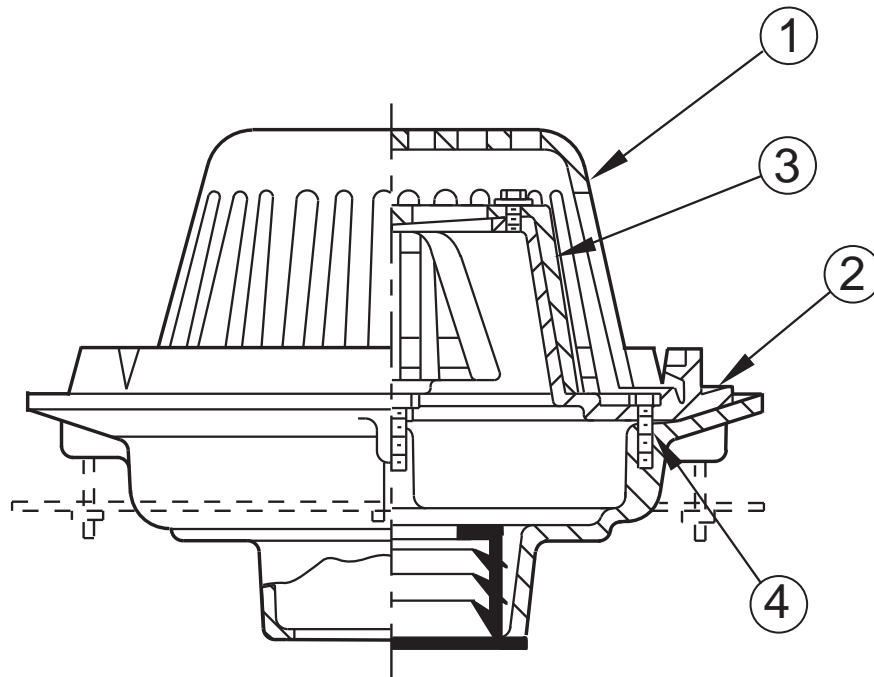

PART	DESCRIPTION	ITEM NUMBER
------	-------------	-------------

Fig 1070

1	PVC Standpipe 4 1/2" H x 4" Dia	1070SP-4
1	PVC Standpipe 4 1/2" H x 6" Dia	1070SP-6
1	Flash Clamp only f/4" Dia PVC, CI Npl	1070C-4
1	Flash Clamp only f/6" Dia PVC, CI Npl	1070C-6
1, 2	PVC Standpipe 4" Dia w/Flashing Clamp	1070D
1, 2	PVC Standpipe 6" Dia w/Flashing Clamp	1070D-6
1, 2	CI Standpipe 4" Dia w/Flashing Clamp	1070DCI
1, 2	CI Standpipe 6" Dia w/Flashing Clamp	1070DCI-6

Fig 1080

1	Water Dam Collar, 2" High	1080WDC
1	Water Dam Collar, 3" High	1080WDC3
1	Water Dam Collar, 4" High	1080WDC4
1	Water Dam Collar, 6" High	1080WDC6

Fig. 1070

Fig. 1080

Jay R. Smith Mfg. Co.
Wholesaler's
Parts Order Number Guide

1083, 1088
Cat Pg 1-11

PART	DESCRIPTION	ITEM NUMBER
1	Polyethylene Dome, 2"-6" Outlet	1010D
1	Cast Iron Dome, 2"-6" Outlet	1010CID
2	Flashing Collar & Cone	1083C
3	Flow Rate Control	05239-10-0
2, 3	Flashing Collar & Cone w/Flow Rate Control	1083F
	Poly Bag of 4 Bolts f/Collar	R-1010