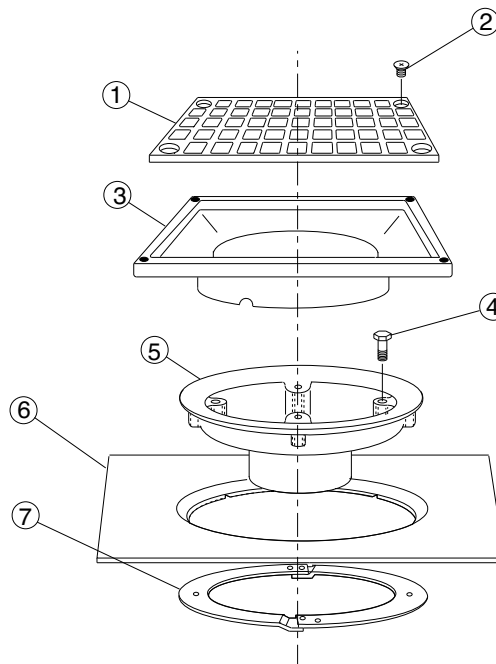

1410
Cat Pg 1-14

Jay R. Smith Mfg. Co.
Wholesaler's
Parts Order Number Guide

PART	DESCRIPTION	ITEM NUMBER
1	Cast Iron Grate	1410CIG
1	Nickel Bronze Grate	1410GNB
1	Polished Bronze Grate	1410GPB
1	Nickel Bronze Grate, Heel Proof	1410GNB-HP
1	Polished Bronze Grate, Heel Proof	1410GPB-HP
1	Ductile Iron Grate	1410GM
2	Securing Screws f/CI Grate, ea (4 reqd)	76048-80-6
3	CI Flashing Collar	1410C
1, 2, 3	Cast Iron Top Assembly	1410T
1, 2, 3	Nickel Bronze Top Assembly	1410TNB
1, 2, 3	Polished Bronze Top Assembly	1410TPB
1, 2, 3	CI Top Assembly, Heel Proof	1410T-HP
1, 2, 3	NB Top Assembly, Heel Proof	1410TNB-HP
1, 2, 3	PB Top Assembly, Heel Proof	1410TPB-HP
4	Poly Bag of 4 Bolts f/Collar	R-1010
5	Cast Iron Body	
6	Sump Receiver	1010R
7	Pr Underdeck Clamp w/Trim	1010UDC
	Trim Only f/Underdeck Clamp	R-500