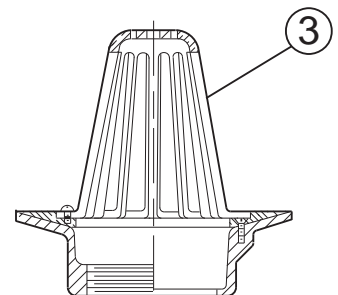

**Jay R. Smith Mfg. Co.
Wholesaler's
Parts Order Number Guide**

**1510, 1520,
1530, 1540
Cat Pg 1-16**

PART	DESCRIPTION	ITEM NUMBER
1, 3	CI Flashing Clamp f/1510-1540, 2-4"	1510CIC2
1, 3	CI Flashing Clamp f/1510-1540, 5, 6"	1510CIC5
1, 3	RB Flashing Clamp f/1510-1540, 2-4"	1510RBC2
1, 3	RB Flashing Clamp f/1510-1540, 5, 6"	1510RBC5
4	Cast Iron Grate f/1510, 1530, 2-4"	1510CIG2
4	Cast Iron Grate f/1510, 1530, 5, 6"	1510CIG5
4	Rough Bronze Grate f/1510, 1530, 2-4"	1510GRB2
4	Rough Bronze Grate f/1510, 1530, 5, 6"	1510GRB5
4	Nickel Bronze Grate f/1510, 1530, 2-4"	1510GNB2
4	Nickel Bronze Grate f/1510, 1530, 5, 6"	1510GNB5
4	Polished Bronze Grate f/1510, 1530, 2-4"	1510GPB2
4	Polished Bronze Grate f/1510, 1530, 5, 6"	1510GPB5
2	Cast Iron Grate f/1520, 1540, 2-4"	1520CIG2
2	Cast Iron Grate f/1520, 1540, 5, 6"	1520CIG5
2	Rough Bronze Grate f/1520, 1540, 2-4"	1520GRB2
2	Rough Bronze f/1520, 1540, 5, 6"	1520GRB5
2	Nickel Bronze Grate f/1520, 1540, 2-4"	1520GNB2
2	Nickel Bronze f/1520, 1540, 5, 6"	1520GNB5
2	Polished Bronze Grate f/1520, 1540, 2-4"	1520GPB2
2	Polished Bronze f/1520, 1540, 5, 6"	1520GPB5
5	Flashing Clamp Bolt, ea (4 reqd)	76100-51-6
5	Flashing Clamp Washer, ea (4 reqd)	76272-51-6

**1610, 1640, 1670,
1620, 1650, 1680
1630, 1660, 1690** Pg 1-17

**Jay R. Smith Mfg. Co.
Wholesaler's
Parts Order Number Guide**

PART	DESCRIPTION	ITEM NUMBER
1	Rgh Brz Grate f/1610, 1640, 1670	1610RBG
1	NB Grate f/1610, 1640, 1670	1610NBG
1	PB Grate f/1610, 1640, 1670	1610PBG
2	Rgh Brz Low Dome f/1620, 1650, 1680	1620DRB
2	NB Low Dome f/1620, 1650, 1680	1620DNB
2	PB Low Dome f/1620, 1650, 1680	1620DPB
3	Rgh Brz High Dome f/1630, 1660, 1690	1630DRB
3	NB High Dome f/1630, 1660, 1690	1630DNB
3	PB High Dome f/1630, 1660, 1690	1630DPB
	NB Flashing Collar	02504-70-0
	RB Flashing Collar	02504-50-0
	PB Screws f/Grate, ea (2 reqd)	76048-51-6
	SS Screws f/Grate, ea (2 reqd)	76048-80-6
	PB Screws f/Low or High Dome, ea (2 reqd)	76051-51-6
	SS Screws f/Low or High Dome, ea (2 reqd)	76051-80-6