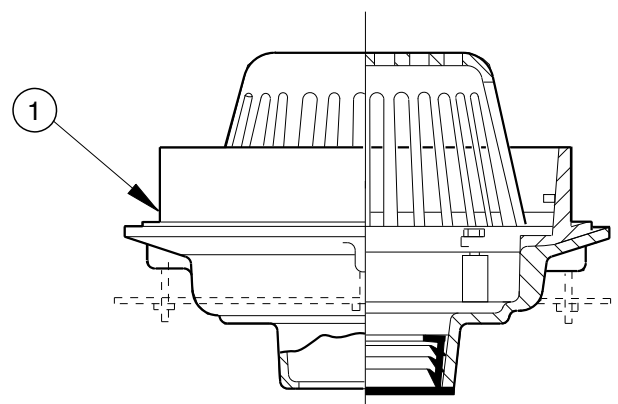

PART	DESCRIPTION	ITEM NUMBER
------	-------------	-------------

Fig 1070

1	PVC Standpipe 4 1/2" H x 4" Dia	1070SP-4
1	PVC Standpipe 4 1/2" H x 6" Dia	1070SP-6
1	Flash Clamp only f/4" Dia PVC, CI Npl	1070C-4
1	Flash Clamp only f/6" Dia PVC, CI Npl	1070C-6
1, 2	PVC Standpipe 4" Dia w/Flashing Clamp	1070D
1, 2	PVC Standpipe 6" Dia w/Flashing Clamp	1070D-6
1, 2	CI Standpipe 4" Dia w/Flashing Clamp	1070DCI
1, 2	CI Standpipe 6" Dia w/Flashing Clamp	1070DCI-6

Fig 1080

1	Water Dam Collar, 2" High	1080WDC
1	Water Dam Collar, 3" High	1080WDC3
1	Water Dam Collar, 4" High	1080WDC4
1	Water Dam Collar, 6" High	1080WDC6

Fig. 1070

Fig. 1080

Jay R. Smith Mfg. Co.
Wholesaler's
Parts Order Number Guide