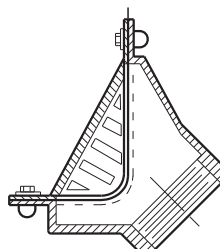

**Jay R. Smith Mfg. Co.
Wholesaler's
Parts Order Number Guide**

**1510, 1520,
1530, 1540
Cat Pg 1-16**

PART	DESCRIPTION	ITEM NUMBER
1, 3	CI Flashing Clamp f/1510-1540, 2-4"	1510CIC2
1, 3	CI Flashing Clamp f/1510-1540, 5, 6"	1510CIC5
1, 3	RB Flashing Clamp f/1510-1540, 2-4"	1510RBC2
1, 3	RB Flashing Clamp f/1510-1540, 5, 6"	1510RBC5
4	Cast Iron Grate f/1510, 1530, 2-4"	1510CIG2
4	Cast Iron Grate f/1510, 1530, 5, 6"	1510CIG5
4	Rough Bronze Grate f/1510, 1530, 2-4"	1510GRB2
4	Rough Bronze Grate f/1510, 1530, 5, 6"	1510GRB5
4	Nickel Bronze Grate f/1510, 1530, 2-4"	1510GNB2
4	Nickel Bronze Grate f/1510, 1530, 5, 6"	1510GNB5
4	Polished Bronze Grate f/1510, 1530, 2-4"	1510GPB2
4	Polished Bronze Grate f/1510, 1530, 5, 6"	1510GPB5
2	Cast Iron Grate f/1520, 1540, 2-4"	1520CIG2
2	Cast Iron Grate f/1520, 1540, 5, 6"	1520CIG5
2	Rough Bronze Grate f/1520, 1540, 2-4"	1520GRB2
2	Rough Bronze f/1520, 1540, 5, 6"	1520GRB5
2	Nickel Bronze Grate f/1520, 1540, 2-4"	1520GNB2
2	Nickel Bronze f/1520, 1540, 5, 6"	1520GNB5
2	Polished Bronze Grate f/1520, 1540, 2-4"	1520GPB2
2	Polished Bronze f/1520, 1540, 5, 6"	1520GPB5
5	Flashing Clamp Bolt, ea (4 reqd)	76100-51-6
5	Flashing Clamp Washer, ea (4 reqd)	76272-51-6