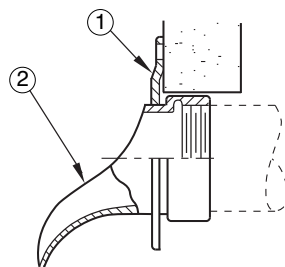

**Jay R. Smith Mfg. Co.
Wholesaler's
Parts Order Number Guide**

**1770
Cat Pg 1-19**

PART	DESCRIPTION	ITEM NUMBER
1	RB Flange, 2"	1770F2
1	RB Flange, 3"	1770F3
1	RB Flange, 4"	1770F4
1	RB Flange, 5"	1770F5
1	RB Flange, 6"	1770F6
1	RB Flange, 8"	1770F8
1	RB Flange, 10"	1770F10
1	PB Flange, 2"	1770F2PB
1	PB Flange, 3"	1770F3PB
1	PB Flange, 4"	1770F4PB
1	PB Flange, 5"	1770F5PB
1	PB Flange, 6"	1770F6PB
1	PB Flange, 8"	1770F8PB
1	PB Flange, 10"	1770F10PB
1	NB Flange, 2"	1770F2NB
1	NB Flange, 3"	1770F3NB
1	NB Flange, 4"	1770F4NB
1	NB Flange, 5"	1770F5NB
1	NB Flange, 6"	1770F6NB
1	NB Flange, 8"	1770F8NB
1	NB Flange, 10"	1770F10NB
1	RB Nozzle, 2"	1770N2
1	RB Nozzle, 3"	1770N3
1	RB Nozzle, 4"	1770N4
1	RB Nozzle, 5"	1770N5
1	RB Nozzle, 6"	1770N6
1	RB Nozzle, 8"	1770N8
1	RB Nozzle, 10"	1770N10