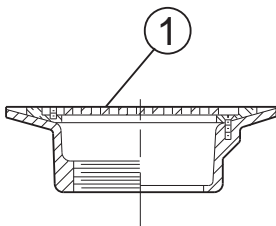

**Jay R. Smith Mfg. Co.
Wholesaler's
Parts Order Number Guide**

**1510, 1520,
1530, 1540
Cat Pg 1-16**

PART	DESCRIPTION	ITEM NUMBER
1, 3	CI Flashing Clamp f/1510-1540, 2-4"	1510CIC2
1, 3	CI Flashing Clamp f/1510-1540, 5, 6"	1510CIC5
1, 3	RB Flashing Clamp f/1510-1540, 2-4"	1510RBC2
1, 3	RB Flashing Clamp f/1510-1540, 5, 6"	1510RBC5
4	Cast Iron Grate f/1510, 1530, 2-4"	1510CIG2
4	Cast Iron Grate f/1510, 1530, 5, 6"	1510CIG5
4	Rough Bronze Grate f/1510, 1530, 2-4"	1510GRB2
4	Rough Bronze Grate f/1510, 1530, 5, 6"	1510GRB5
4	Nickel Bronze Grate f/1510, 1530, 2-4"	1510GNB2
4	Nickel Bronze Grate f/1510, 1530, 5, 6"	1510GNB5
4	Polished Bronze Grate f/1510, 1530, 2-4"	1510GPB2
4	Polished Bronze Grate f/1510, 1530, 5, 6"	1510GPB5
2	Cast Iron Grate f/1520, 1540, 2-4"	1520CIG2
2	Cast Iron Grate f/1520, 1540, 5, 6"	1520CIG5
2	Rough Bronze Grate f/1520, 1540, 2-4"	1520GRB2
2	Rough Bronze f/1520, 1540, 5, 6"	1520GRB5
2	Nickel Bronze Grate f/1520, 1540, 2-4"	1520GNB2
2	Nickel Bronze f/1520, 1540, 5, 6"	1520GNB5
2	Polished Bronze Grate f/1520, 1540, 2-4"	1520GPB2
2	Polished Bronze f/1520, 1540, 5, 6"	1520GPB5
5	Flashing Clamp Bolt, ea (4 reqd)	76100-51-6
5	Flashing Clamp Washer, ea (4 reqd)	76272-51-6

**1610, 1640, 1670,
1620, 1650, 1680
1630, 1660, 1690** Pg 1-17

**Jay R. Smith Mfg. Co.
Wholesaler's
Parts Order Number Guide**

PART	DESCRIPTION	ITEM NUMBER
1	Rgh Brz Grate f/1610, 1640, 1670	1610RBG
1	NB Grate f/1610, 1640, 1670	1610NBG
1	PB Grate f/1610, 1640, 1670	1610PBG
2	Rgh Brz Low Dome f/1620, 1650, 1680	1620DRB
2	NB Low Dome f/1620, 1650, 1680	1620DNB
2	PB Low Dome f/1620, 1650, 1680	1620DPB
3	Rgh Brz High Dome f/1630, 1660, 1690	1630DRB
3	NB High Dome f/1630, 1660, 1690	1630DNB
3	PB High Dome f/1630, 1660, 1690	1630DPB
	NB Flashing Collar	02504-70-0
	RB Flashing Collar	02504-50-0
	PB Screws f/Grate, ea (2 reqd)	76048-51-6
	SS Screws f/Grate, ea (2 reqd)	76048-80-6
	PB Screws f/Low or High Dome, ea (2 reqd)	76051-51-6
	SS Screws f/Low or High Dome, ea (2 reqd)	76051-80-6