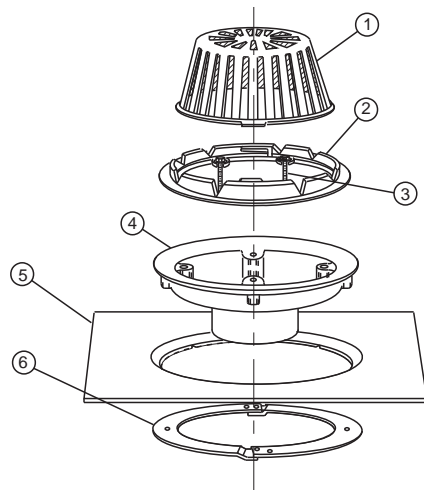

1083, 1088
Cat Pg 1-11

PART	DESCRIPTION	ITEM NUMBER
1	Polyethylene Dome, 2"-6" Outlet	1010D
1	Cast Iron Dome, 2"-6" Outlet	1010CID
2	Flashing Collar & Cone	1083C
3	Flow Rate Control	05239-10-0
2, 3	Flashing Collar & Cone w/Flow Rate Control	1083F
	Poly Bag of 4 Bolts f/Collar	R-1010

*Available, but not shown

**Jay R. Smith Mfg. Co.
Wholesaler's
Parts Order Number Guide**

**1330, 1340
Cat Pg 1-13**

PART	DESCRIPTION	ITEM NUMBER
1	Polyethylene Dome f/1330, 1340	1330D
1	Cast Iron Dome f/1330, 1340	1330CID
1	Galvanized CI Dome f/1330, 1340	1330CIDG
1	Rough Bronze Dome f/1330, 1340	1330RBD
1	Aluminum Dome f/1330, 1340	1330AD
2	Flash Clamp & Gravel Stop f/1330, 1340	1330C
	2" High Water Dam Collar f/1330, 1340	1330WDC2.0
	2 1/2" High Water Dam Collar f/1330, 1340	1330WDC2.5
3	Poly Bag of 4 Bolts f/Collar	R-1010
4	CI Caulk Body less Collar & Dome, 2"	1330C02B
4	CI Caulk Body less Collar & Dome, 3"	1330C03B
4	CI Caulk Body less Collar & Dome, 4"	1330C04B
4	CI No-Hub Body less Collar & Dome, 2"	1330Y02B
4	CI No-Hub Body less Collar & Dome, 3"	1330Y03B
4	CI No-Hub Body less Collar & Dome, 4"	1330Y04B
4	CI Body for 1340 (not pictured)	
5	Sump Receiver f/1330, 1340	1330R
6	Underdeck Clamp w/Trim f/1330	1330UDC
6	Underdeck Clamp w/Trim f/1340	1340UDC