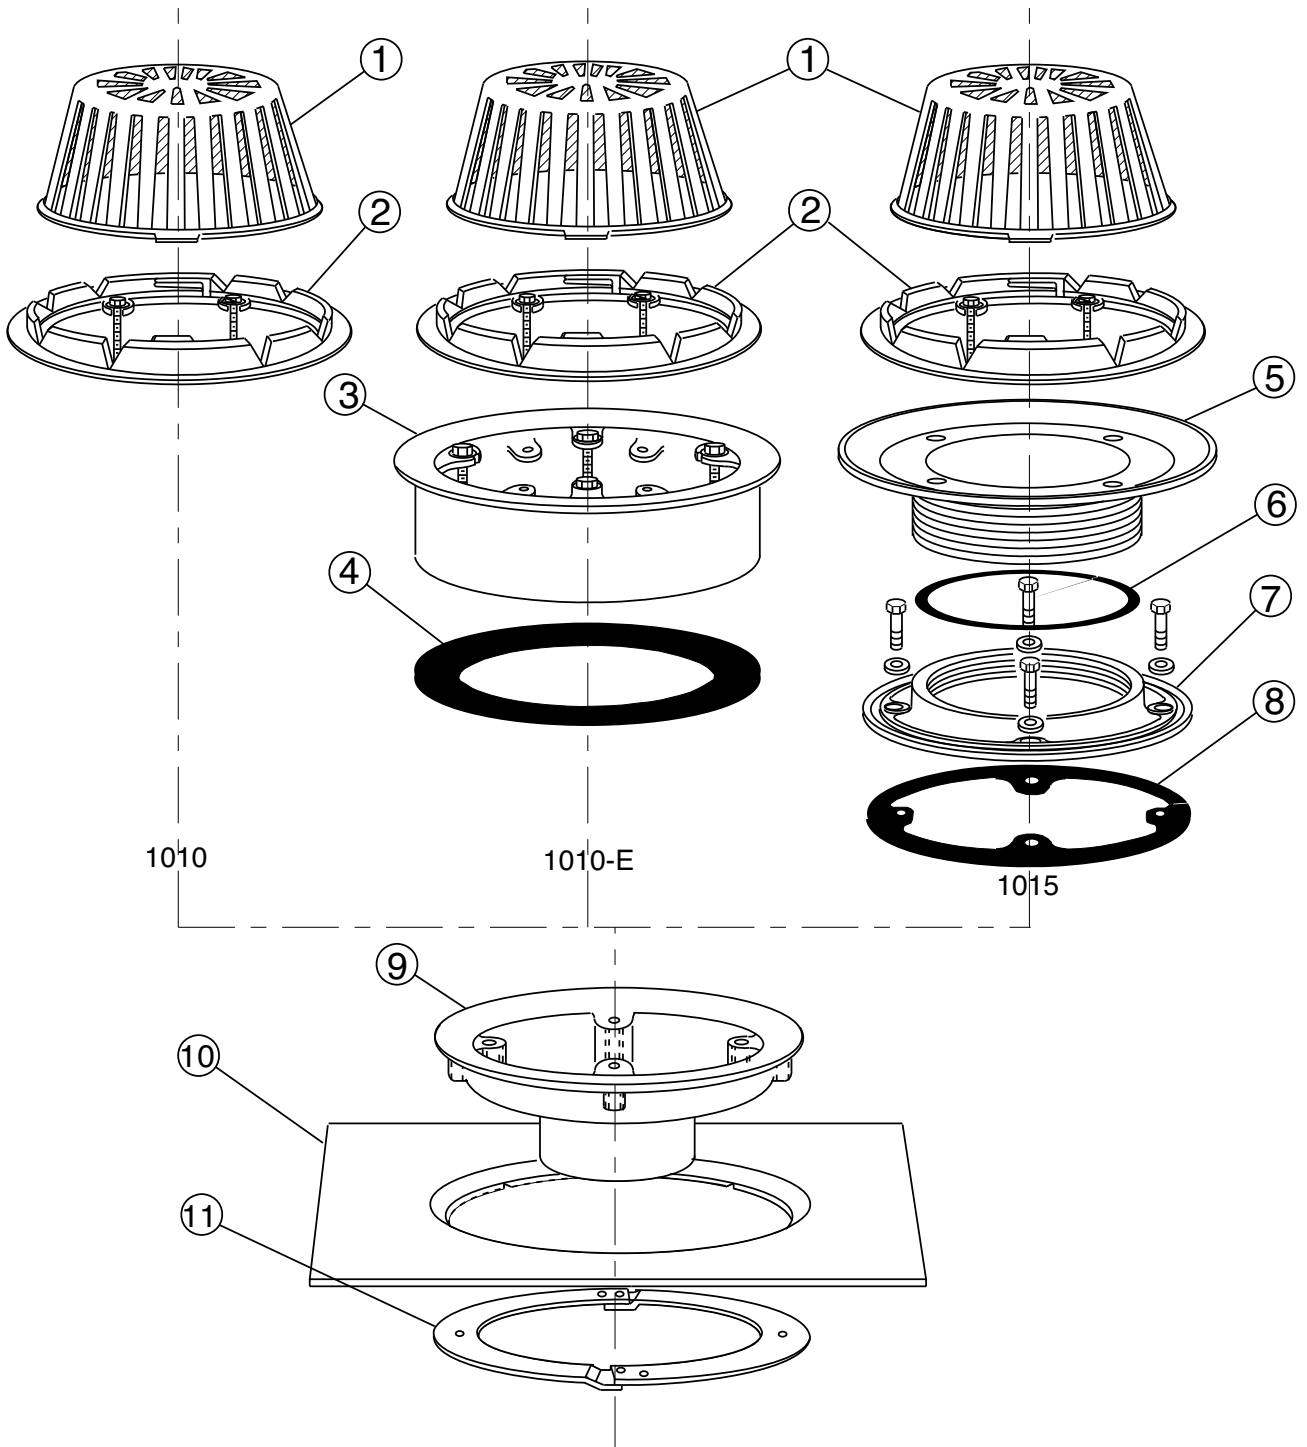

Jay R. Smith Mfg. Co. Wholesaler's Parts Order Number Guide

1010, 1010E, 1015
Cat. Pg 1-08, 1-09

Distributed by: [BEST MATERIALS LLC](http://BESTMATERIALS.LLC)
Ph: 800-474-7570, 602-272-8128 Fax: 602-272-8014
www.BestMaterials.com Email: Sales@BestMaterials.com

**1001, 1002, 1010,
1010E, 1011, 1015**
Cat Pg 1-07, 1-08, 1-09

**Jay R. Smith Mfg. Co.
Wholesaler's
Parts Order Number Guide**

PART	DESCRIPTION	ITEM NUMBER
The following for use on 2" thru 8" sizes with maximum flange size of 16"		
	Universal Replacement Collar, Poly Dome	1001
	CI Dome for 1001	1001CID
	Universal Replacement Collar	1002
	Vandal Proof Domes	-U
1	Polyethylene Dome	1010D
1	Cast Iron Dome	1010CID
1	Rough Bronze Dome	1010RBD
1	Aluminum Dome	1010AD
1	Galvanized Cast Iron Dome	1010CIDG
1	8" High Cast Iron Dome	1010CID8
	Secured Grate for 1010	1010G
2	Flashing Clamp and Gravel Stop	1010C
	Galv Flashing Clamp and Gravel Stop	1010CG
	Poly Bag of 4 Bolts f/1010 Collar	R-1010
4	Extension Gasket	75094-94-6
3, 4	CI Extension, 1" w/Gasket & Bolts	1010E01
3, 4	CI Extension, 2" w/Gasket & Bolts	1010E02
3, 4	CI Extension, 3" w/Gasket & Bolts	1010E03
3, 4	CI Extension, 4" w/Gasket & Bolts	1010E04
	1011 Collar and Gravel Guard	1011C/GG
6	"O" Ring for Adjustable Extension	76698-94-6
8	Molded Gasket for Adj Extension	75043-94-6
5, 6, 7, 8	Extension Kit Complete	1015EK
	1015 Hardware Kit	1015HWK
9	CI Body, 2" Caulk	1010C02B
9	CI Body, 3" Caulk	1010C03B
9	CI Body, 4" Caulk	1010C04B
9	CI Body, 5" Caulk	1010C05B
9	CI Body, 6" Caulk	1010C06B
9	CI Body, 8" Caulk, 16" Flange	1010C08B-16
9	CI Body, 10" Caulk, 16" Flange	1010C10B-16
9	CI Body, 2" No-Hub	1010Y02B
9	CI Body, 3" No-Hub	1010Y03B
9	CI Body, 4" No-Hub	1010Y04B