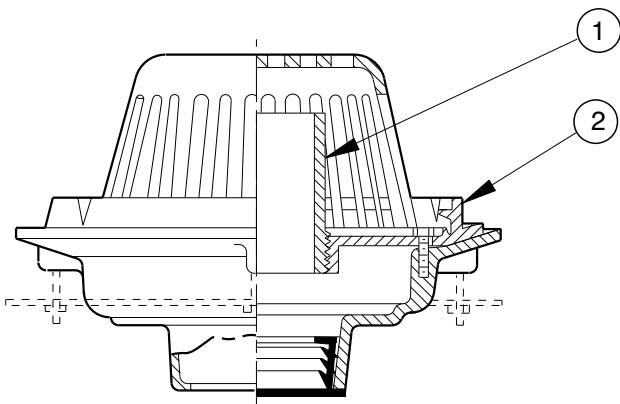

PART	DESCRIPTION	ITEM NUMBER
------	-------------	-------------

Fig 1070

1	PVC Standpipe 4 1/2" H x 4" Dia	1070SP-4
1	PVC Standpipe 4 1/2" H x 6" Dia	1070SP-6
1	Flash Clamp only f/4" Dia PVC, CI Npl	1070C-4
1	Flash Clamp only f/6" Dia PVC, CI Npl	1070C-6
1, 2	PVC Standpipe 4" Dia w/Flashing Clamp	1070D
1, 2	PVC Standpipe 6" Dia w/Flashing Clamp	1070D-6
1, 2	CI Standpipe 4" Dia w/Flashing Clamp	1070DCI
1, 2	CI Standpipe 6" Dia w/Flashing Clamp	1070DCI-6

Fig 1080

1	Water Dam Collar, 2" High	1080WDC
1	Water Dam Collar, 3" High	1080WDC3
1	Water Dam Collar, 4" High	1080WDC4
1	Water Dam Collar, 6" High	1080WDC6

Fig. 1070

Fig. 1080

Jay R. Smith Mfg. Co.
Wholesaler's
Parts Order Number Guide

1083, 1088
Cat Pg 1-11

PART	DESCRIPTION	ITEM NUMBER
1	Polyethylene Dome, 2"-6" Outlet	1010D
1	Cast Iron Dome, 2"-6" Outlet	1010CID
2	Flashing Collar & Cone	1083C
3	Flow Rate Control	05239-10-0
2, 3	Flashing Collar & Cone w/Flow Rate Control	1083F
	Poly Bag of 4 Bolts f/Collar	R-1010