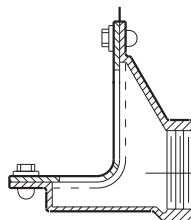

1470
Cat Pg 1-15

Jay R. Smith Mfg. Co.
Wholesaler's
Parts Order Number Guide

PART	DESCRIPTION	ITEM NUMBER
1	Cast Iron Grate	1470CIG
1	Nickel Bronze Grate	1470NBG
1	Polished Bronze Grate	1470PBG
1	Nickel Bronze Grate, Heel Proof	1470GNB-HP
1	Polished Bronze Grate, Heel Proof	1470GPB-HP
1	Ductile Iron Grate	1470GM
2	Securing Screws f/CI Grate, ea (4 reqd)	76038-80-6
3	CI Flashing Collar	1470C
1, 2, 3	Cast Iron Top	1470T
1, 2, 3	Nickel Bronze Top	1470TNB
1, 2, 3	Polished Bronze Top	1470TPB
1, 2, 3	NB Top, Heel Proof	1470TNBHP
1, 2, 3	PB Top, Heel Proof	1470TPBHP
4	Poly Bag of 4 Bolts f/Collar	R-1010
5	Cast Iron Body	
6	Sump Receiver	1310R
7	Underdeck Clamp w/Trim	1310UDC

**Jay R. Smith Mfg. Co.
Wholesaler's
Parts Order Number Guide**

**1510, 1520,
1530, 1540
Cat Pg 1-16**

PART	DESCRIPTION	ITEM NUMBER
1, 3	CI Flashing Clamp f/1510-1540, 2-4"	1510CIC2
1, 3	CI Flashing Clamp f/1510-1540, 5, 6"	1510CIC5
1, 3	RB Flashing Clamp f/1510-1540, 2-4"	1510RBC2
1, 3	RB Flashing Clamp f/1510-1540, 5, 6"	1510RBC5
4	Cast Iron Grate f/1510, 1530, 2-4"	1510CIG2
4	Cast Iron Grate f/1510, 1530, 5, 6"	1510CIG5
4	Rough Bronze Grate f/1510, 1530, 2-4"	1510GRB2
4	Rough Bronze Grate f/1510, 1530, 5, 6"	1510GRB5
4	Nickel Bronze Grate f/1510, 1530, 2-4"	1510GNB2
4	Nickel Bronze Grate f/1510, 1530, 5, 6"	1510GNB5
4	Polished Bronze Grate f/1510, 1530, 2-4"	1510GPB2
4	Polished Bronze Grate f/1510, 1530, 5, 6"	1510GPB5
2	Cast Iron Grate f/1520, 1540, 2-4"	1520CIG2
2	Cast Iron Grate f/1520, 1540, 5, 6"	1520CIG5
2	Rough Bronze Grate f/1520, 1540, 2-4"	1520GRB2
2	Rough Bronze f/1520, 1540, 5, 6"	1520GRB5
2	Nickel Bronze Grate f/1520, 1540, 2-4"	1520GNB2
2	Nickel Bronze f/1520, 1540, 5, 6"	1520GNB5
2	Polished Bronze Grate f/1520, 1540, 2-4"	1520GPB2
2	Polished Bronze f/1520, 1540, 5, 6"	1520GPB5
5	Flashing Clamp Bolt, ea (4 reqd)	76100-51-6
5	Flashing Clamp Washer, ea (4 reqd)	76272-51-6