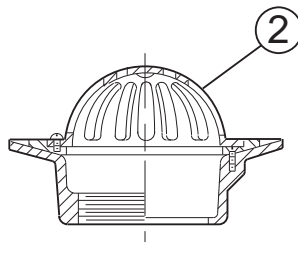

**Jay R. Smith Mfg. Co.
Wholesaler's
Parts Order Number Guide**

**1510, 1520,
1530, 1540
Cat Pg 1-16**

PART	DESCRIPTION	ITEM NUMBER
1, 3	CI Flashing Clamp f/1510-1540, 2-4"	1510CIC2
1, 3	CI Flashing Clamp f/1510-1540, 5, 6"	1510CIC5
1, 3	RB Flashing Clamp f/1510-1540, 2-4"	1510RBC2
1, 3	RB Flashing Clamp f/1510-1540, 5, 6"	1510RBC5
4	Cast Iron Grate f/1510, 1530, 2-4"	1510CIG2
4	Cast Iron Grate f/1510, 1530, 5, 6"	1510CIG5
4	Rough Bronze Grate f/1510, 1530, 2-4"	1510GRB2
4	Rough Bronze Grate f/1510, 1530, 5, 6"	1510GRB5
4	Nickel Bronze Grate f/1510, 1530, 2-4"	1510GNB2
4	Nickel Bronze Grate f/1510, 1530, 5, 6"	1510GNB5
4	Polished Bronze Grate f/1510, 1530, 2-4"	1510GPB2
4	Polished Bronze Grate f/1510, 1530, 5, 6"	1510GPB5
2	Cast Iron Grate f/1520, 1540, 2-4"	1520CIG2
2	Cast Iron Grate f/1520, 1540, 5, 6"	1520CIG5
2	Rough Bronze Grate f/1520, 1540, 2-4"	1520GRB2
2	Rough Bronze f/1520, 1540, 5, 6"	1520GRB5
2	Nickel Bronze Grate f/1520, 1540, 2-4"	1520GNB2
2	Nickel Bronze f/1520, 1540, 5, 6"	1520GNB5
2	Polished Bronze Grate f/1520, 1540, 2-4"	1520GPB2
2	Polished Bronze f/1520, 1540, 5, 6"	1520GPB5
5	Flashing Clamp Bolt, ea (4 reqd)	76100-51-6
5	Flashing Clamp Washer, ea (4 reqd)	76272-51-6

**1610, 1640, 1670,
1620, 1650, 1680
1630, 1660, 1690** Pg 1-17

**Jay R. Smith Mfg. Co.
Wholesaler's
Parts Order Number Guide**

PART	DESCRIPTION	ITEM NUMBER
1	Rgh Brz Grate f/1610, 1640, 1670	1610RBG
1	NB Grate f/1610, 1640, 1670	1610NBG
1	PB Grate f/1610, 1640, 1670	1610PBG
2	Rgh Brz Low Dome f/1620, 1650, 1680	1620DRB
2	NB Low Dome f/1620, 1650, 1680	1620DNB
2	PB Low Dome f/1620, 1650, 1680	1620DPB
3	Rgh Brz High Dome f/1630, 1660, 1690	1630DRB
3	NB High Dome f/1630, 1660, 1690	1630DNB
3	PB High Dome f/1630, 1660, 1690	1630DPB
	NB Flashing Collar	02504-70-0
	RB Flashing Collar	02504-50-0
	PB Screws f/Grate, ea (2 reqd)	76048-51-6
	SS Screws f/Grate, ea (2 reqd)	76048-80-6
	PB Screws f/Low or High Dome, ea (2 reqd)	76051-51-6
	SS Screws f/Low or High Dome, ea (2 reqd)	76051-80-6