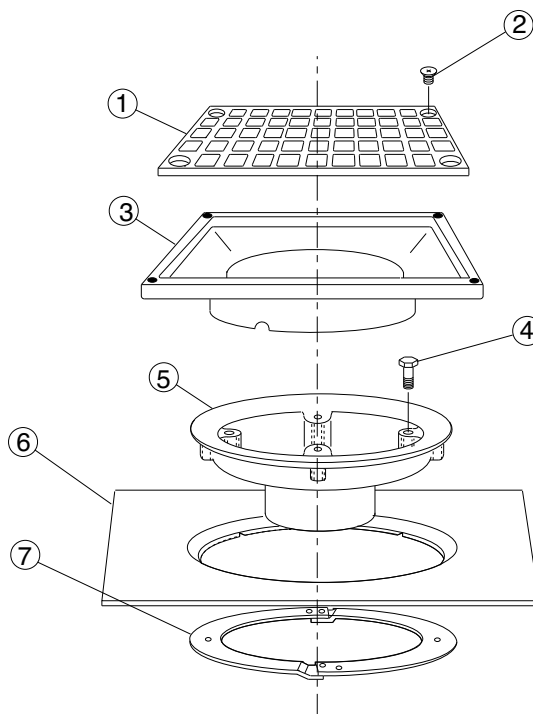

1470
Cat Pg 1-15

Jay R. Smith Mfg. Co.
Wholesaler's
Parts Order Number Guide

PART	DESCRIPTION	ITEM NUMBER
1	Cast Iron Grate	1470CIG
1	Nickel Bronze Grate	1470NBG
1	Polished Bronze Grate	1470PBG
1	Nickel Bronze Grate, Heel Proof	1470GNB-HP
1	Polished Bronze Grate, Heel Proof	1470GPB-HP
1	Ductile Iron Grate	1470GM
2	Securing Screws f/CI Grate, ea (4 reqd)	76038-80-6
3	CI Flashing Collar	1470C
1, 2, 3	Cast Iron Top	1470T
1, 2, 3	Nickel Bronze Top	1470TNB
1, 2, 3	Polished Bronze Top	1470TPB
1, 2, 3	NB Top, Heel Proof	1470TNBHP
1, 2, 3	PB Top, Heel Proof	1470TPBHP
4	Poly Bag of 4 Bolts f/Collar	R-1010
5	Cast Iron Body	
6	Sump Receiver	1310R
7	Underdeck Clamp w/Trim	1310UDC