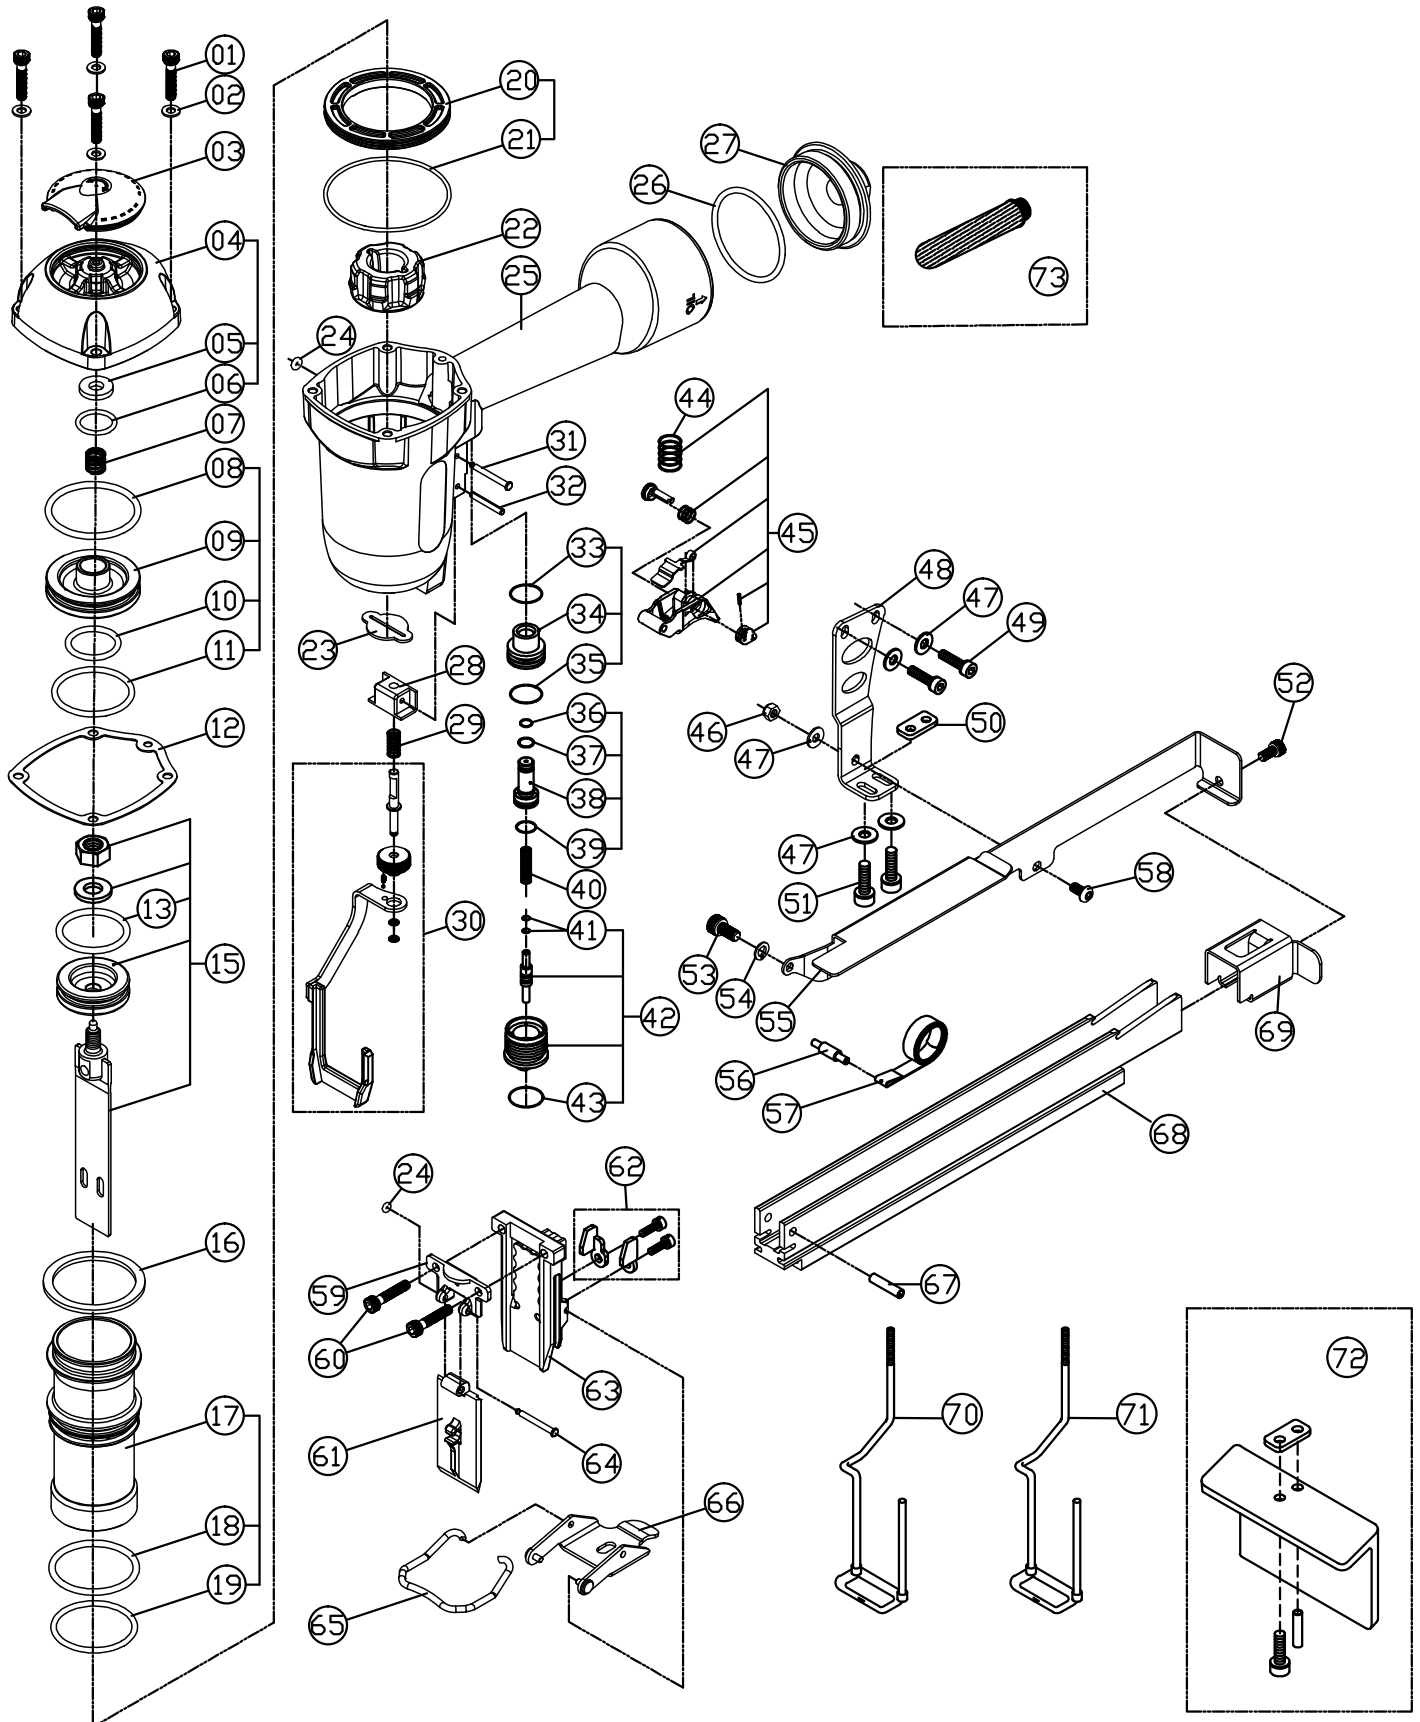

MODEL X1S3640

SPOTNAILS MODEL X1S3640

Ref No.	Part No.	Description	Ref No.	Part No.	Description	
01	P-24300	Cap Screw-4	38	P-22145	Pilot Valve	
02	P-32211	Flat Washer-4	39	P-64336	O-Ring	
03	P-70058	Exhaust Deflector	40	P-18227	Spring	
04	P-60221	Cap	41	P-64383	Plunger O-Rings-2	
◆	05	P-15187	Exhaust Seal	42	AS-22037	Plunger Assembly
◆	06	P-64378	O-Ring	43	P-64328	O-Ring
07	P-18327	Poppet Spring	44	P-18267	Spring	
◆	08	P-64601	Poppet O-Ring	45	AS-21031	Trigger Assembly (Blue)
09	P-63055	Poppet	46	P-26126	Nut	
◆	10	P-64379	Piston Stop o-Ring	47	P-32170	Washer-5
◆	11	P-64602	Cylinder Seal O-Ring	48	P-13128	Bracket
◆	12	P-62094	Gasket	49	P-24301	Screw-2
◆	13	P-64617	Piston O-Ring	50	P-26159	Nut Plate
15	AS-06115	Piston & Driver Assembly	51	P-24308	Screw-2	
16	P-03125	Guide Spacer	52	P-24430	Screw	
17	P-05131	Cylinder	53	P-24317	Screw	
◆	18	P-64603	Cylinder O-Ring	54	P-32229	Washer
◆	19	P-64604	O-Ring	55	P-12417	Magazine Cover
20	P-03126	Cylinder Guide	56	P-07335	Negator Spring Pin	
◆	21	P-64605	O-Ring	57	P-18334	Negator Spring
22	P-15278	Bumper	58	P-24434	Screw	
23	P-15203	Return Seal	59	P-10285	Stationary Front Plate	
◆	24	P-64240	O-Ring-2	60	P-24358	Screw-2
25	P-01308	Body	61	P-10289	Removable Front Plate	
26	P-64312	O-Ring	62	AS-99088	Wear Plate Filler	
27	P-60156	End Cap	63	P-08521	Wear Plate	
28	P-53165	Safety Guide	64	P-07357	Pin	
29	P-18328	Spring	65	P-18333	Latch Spring	
30	AS-53087	Safety Assembly	66	P-04062	Quick Clear Latch	
31	P-07327	Trigger Pin	67	P-07334	Pin	
32	P-07262	Pin	68	P-12416	Magazine	
◆	33	P-64332	Valve Housing O-Ring	69	P-09213	Pusher
34	P-22144	Trigger Valve Cap	70	AS-53085	Lathing Safety (Optional)	
◆	35	P-64333	O-Ring	71	AS-53086	Roofing Safety (Optional)
◆	36	P-64334	O-Ring	72	AS-97296	Shingle Guide Assy. (Optional)
◆	37	P-64335	O-Ring	73	P-97454	Filter (Optional)

◆ Parts Included In AS- 97403 O-Ring And Seal Kit