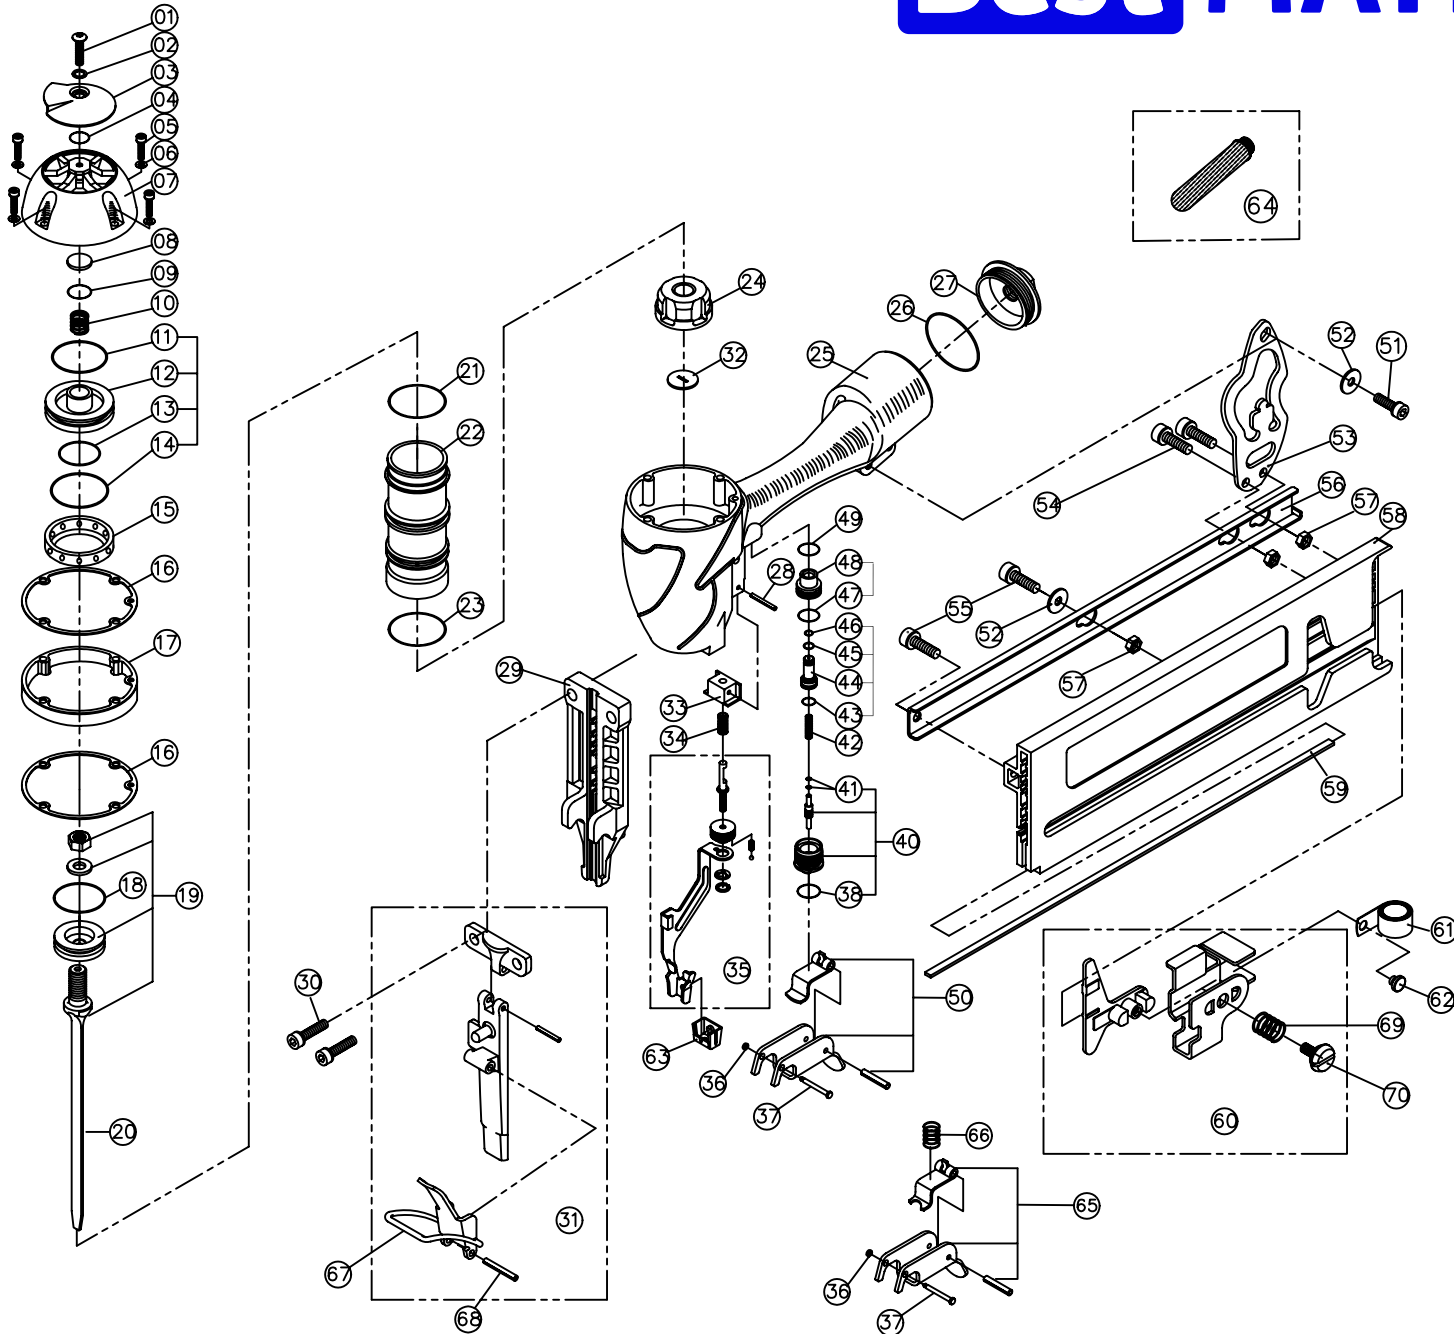

MODEL XB1564

THIS TOOL EQUIPPED WITH
A RESTRICTIVE TRIGGER

DISTRIBUTED BY

Best MATERIALS.com[®]

SPOTNAILS MODEL XB1564

Ref No.	Part No.	Description	Ref No.	Part No.	Description
1	P-24370	Screw	36	P-64240	O-Ring
2	P-96118	Bushing	37	P-07327	Trigger Pin
3	P-70041	Exhaust Deflector	38	P-64328	O-Ring
4	P-64377	O-Ring	40	AS-22037	Plunger Assembly
5	P-24456	Cap Screw	41	P-64383	Plunger O-Rings
6	P-32211	Flat Washer	42	P-18227	Spring
7	P-60172	Cap Screw	43	P-64336	O-Ring
8	P-15187	Exhaust Seal	44	P-22145	Pilot Valve
9	P-64378	O-Ring	45	P-64335	O-Ring
10	P-18327	Poppet Spring	46	P-64334	O-Ring
11	P-64028	Poppet O-Ring	47	P-64333	O-Ring
12	P-63037	Poppet	48	P-22144	Trigger Valve Cap
13	P-64379	Piston Stop O-Ring	49	P-64332	Valve Housing O-Ring
14	P-64380	Cylinder Seal O-Ring	50	AS-21008	Trigger Assembly
15	P-03079	Guide Spacer	51	P-24307	Screw
16	P-62070	Gasket	52	P-32170	Washer
17	P-03073	Body Spacer	53	P-13072	Bracket
18	P-64228	Piston O-Ring	54	P-24308	Screw
19	AS-06042	Piston & Driver Assembly	55	P-24430	Screw
20	P-06230	Driver Blade	56	P-12412	Magazine Cover
21	P-64330	Cylinder O-Ring	57	P-26126	Nut
22	P-05105	Cylinder	58	P-12413	Magazine
23	P-64419	O-Ring	59	P-27181	Wear Insert
24	P-15188	Bumper	60	AS-09048	Pusher Assembly
25	P-01265	Body	61	P-18234	Negator Spring
26	P-64312	O-Ring	62	P-18338	Spring Retainer
27	P-60156	End Cap	63	P-96122	No-Mar Tip
28	P-07262	Pin	64	P-97454	Filter (Optional)
29	P-08469	Wear Plate	65	AS-21026	Restrictive Trigger
30	P-24300	Screw	66	P-18267	Spring
31	AS-10047	Front Plate Assembly	67	AS-04040	Latch Assembly
32	P-15201	Return Seal	68	P-07297	Pin
33	P-53165	Safety Guide	69	P-18482	Spring
34	P-18328	Spring	70	P-24490	Screw
35	AS-53051	Safety Assembly			

◆ Parts Included in AS-97286 O-Ring and Seal Kit