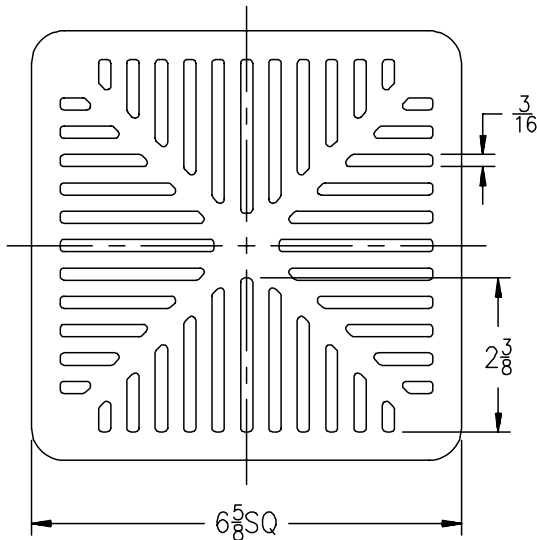

Please Check ✓	Item No.	Z150		
		Grate Rim Thickness	Grate Open Area Sq. In.	Part Number
	1	5/16	45	52095-1

Please Check ✓	Item No.	Z154		
		Grate Rim Thickness	Grate Open Area Sq. In.	Part Number
	2	5/16	21	38418-1

Please Check ✓	Item No.	Z158		
		Grate Rim Thickness	Grate Open Area Sq. In.	Part Number
	3	1/4	12	56364-1

Please Check ✓	Item No.	Z400 "Type J"			
		Grate Size	Grate Rim Thickness	Grate Open Area Sq. In.	Part Number
	4	4 1/2 x 8	1/8	12	2850-1
	5	5 x 9	3/16	15	50155-1
	6	5 1/2 x 13	3/16	20	33108-1
	7	5 x 17	7/32	29	45207-1
	8	5 x 21	1/4	32	50288-1
	9	10 x 20	1/4	66	29042-1