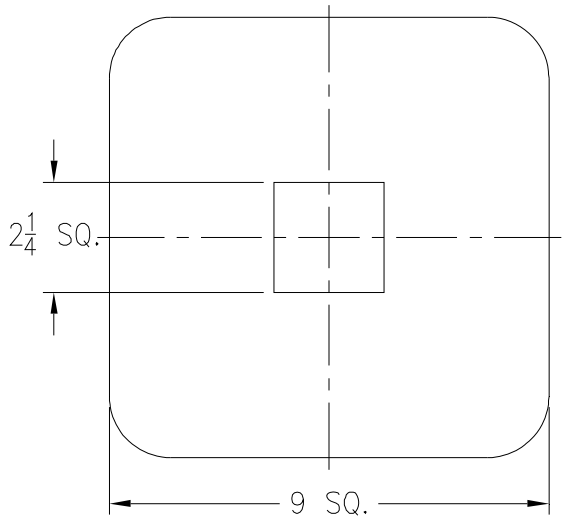

Z1900, Z1901, Z1902 Suffix -18 Loose Set Cover w/ Square Center Opening				
Item No.	Please Check ✓	Cover Rim Thickness	Cover Open Area Sq. In.	Part Number
8		3/16	5	54252-004

Distributed by: **BEST MATERIALS®**
Ph: 800-474-7570, 602-272-8128 Fax: 602-272-8014
www.BestMaterials.com Email: Sales@BestMaterials.com