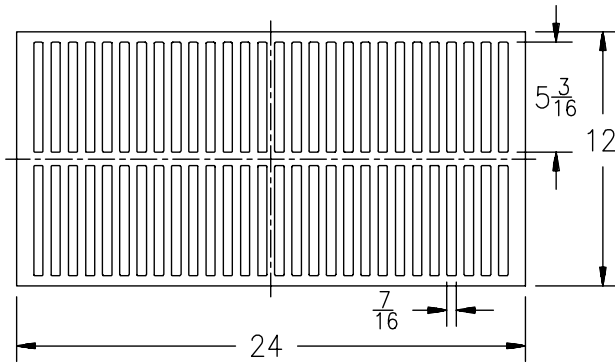

Replacement Grates (Square)

Z784				
Please Check ✓	Item No.	Grate Rim Thickness	Grate Open Area Sq. In.	Part Number
	41	1 7/16	127	56256-1