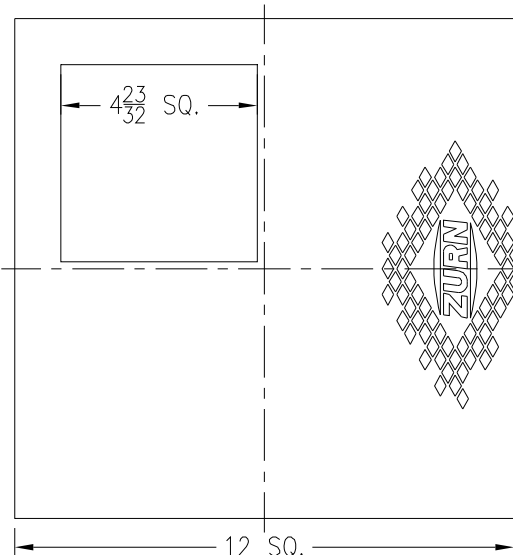

ZN1900, ZN1901, ZN1902				
Suffix -17 (October 2008 - Present)				
Three Quarter Solid Loose Set Cover				
Item No.	Please Check ✓	Cover Rim Thickness	Cover Open Area Sq. In.	Part Number
33		3/8	22	67421-003