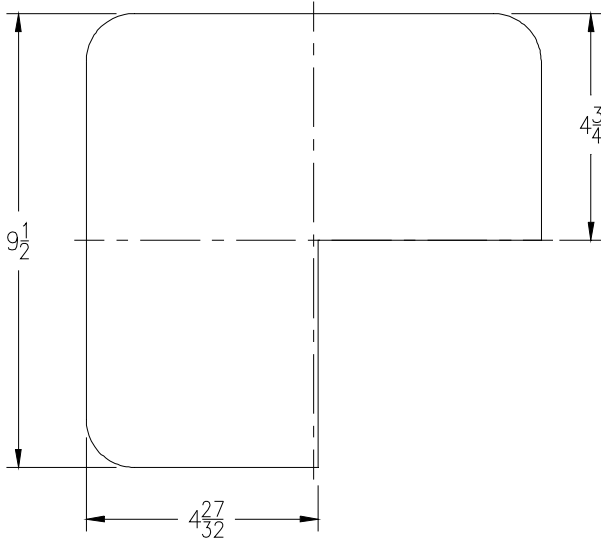

Z1900, 1901, 1902 & ZN1900, ZN1901, ZN1902
Replacement Grates & Covers

ZN1900, ZN1901, ZN1902				
Suffix -17 (June 1966 - November 2003)				
Three Quarter Solid Loose Set Cover				
Item No.	Please Check ✓	Cover Rim Thickness	Cover Open Area Sq. In.	Part Number
31		3/16	18	46894-005