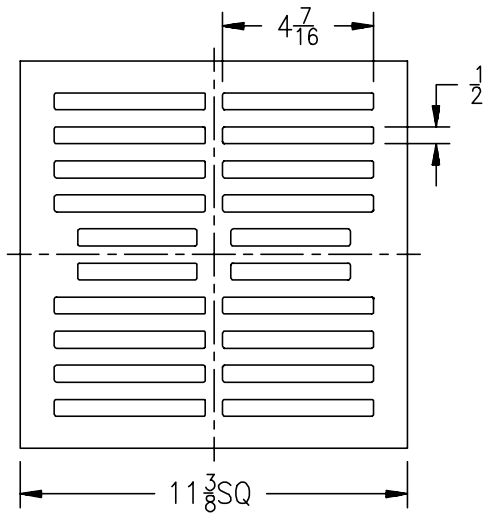

Please Check ✓	Item No.	Z610, Z761 (New Style)		
		Grate Rim Thickness	Grate Open Area Sq. In.	Part Number
	29	11/16	42	56644-1