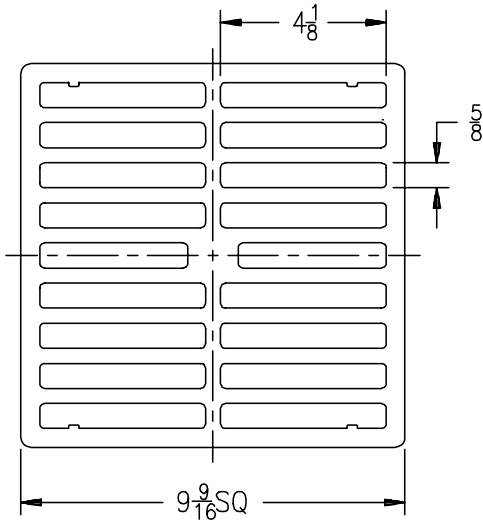

Replacement Grates (Square)

Z675				
Please Check	Item No.	Grate Rim Thickness	Grate Open Area Sq. In.	Part Number
✓	37	1/2	46	46576-1