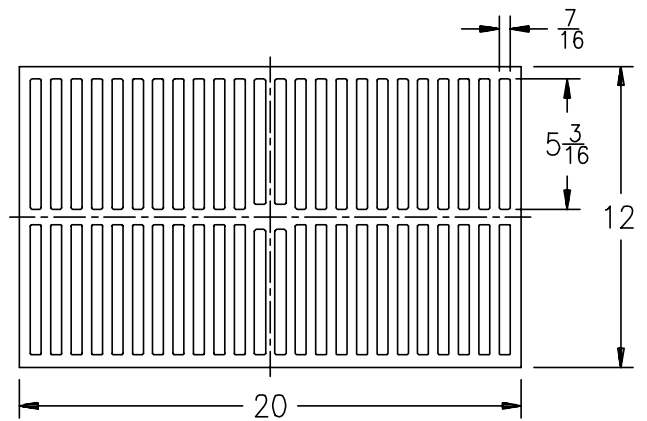

Z792				
Please Check ✓	Item No.	Grate Rim Thickness	Grate Open Area Sq. In.	Part Number
	42	15/16	108	21281-1