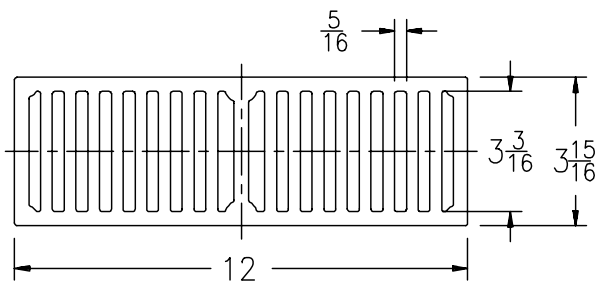

Please Check ✓	Item No.	Z574		
		Grate Rim Thickness	Grate Open Area Sq. In.	Part Number
	22	3/16	18	1917-2