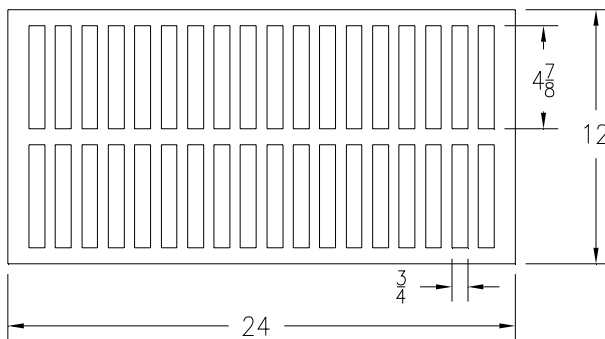

Z793				
Please Check ✓	Item No.	Grate Rim Thickness	Grate Open Area Sq. In.	Part Number
	43	1 3/4	132	22610-0