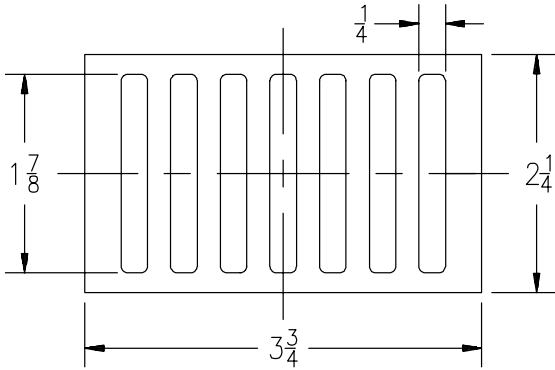

Please Check ✓	Item No.	Z572		
		Grate Rim Thickness	Grate Open Area Sq. In.	Part Number
	20	5/32	3	1933-2