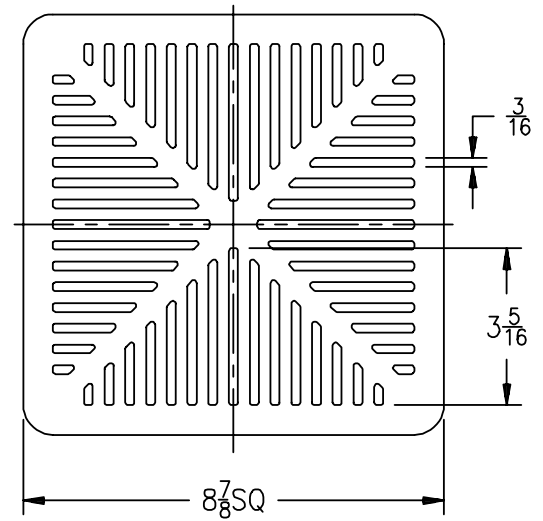

Please Check ✓	Item No.	Z150		
		Grate Rim Thickness	Grate Open Area Sq. In.	Part Number
	1	5/16	45	52095-1

Please Check ✓	Item No.	Z154		
		Grate Rim Thickness	Grate Open Area Sq. In.	Part Number
	2	5/16	21	38418-1

Please Check ✓	Item No.	Z158		
		Grate Rim Thickness	Grate Open Area Sq. In.	Part Number
	3	1/4	12	56364-1

Please Check ✓	Item No.	Z400 "Type J"			
		Grate Size	Grate Rim Thickness	Grate Open Area Sq. In.	Part Number
	4	4 1/2 x 8	1/8	12	2850-1
	5	5 x 9	3/16	15	50155-1
	6	5 1/2 x 13	3/16	20	33108-1
	7	5 x 17	7/32	29	45207-1
	8	5 x 21	1/4	32	50288-1
	9	10 x 20	1/4	66	29042-1