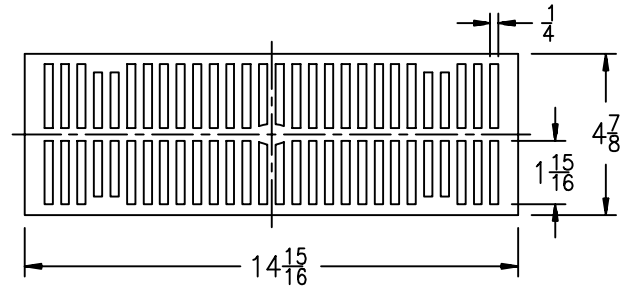

Please Check ✓	Item No.	Z667		
		Grate Rim Thickness	Grate Open Area Sq. In.	Part Number
	34	1/4	27	50566-1