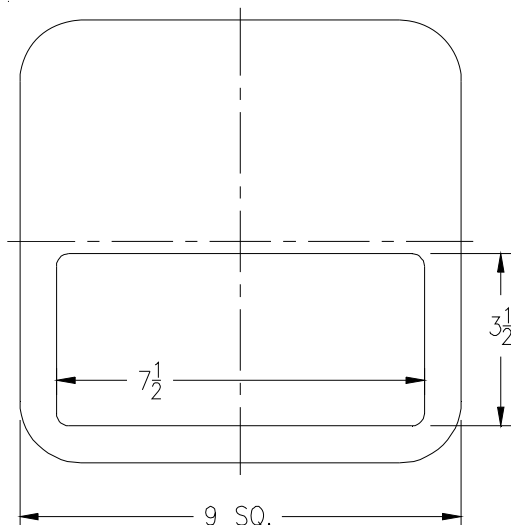

Z1900, Z1901, Z1902				
Suffix -16				
Half Solid Loose Set Cover				
Item No.	Please Check	Cover Rim Thickness	Cover Open Area Sq. In.	Part Number
6	✓	3/16	26	54252-003