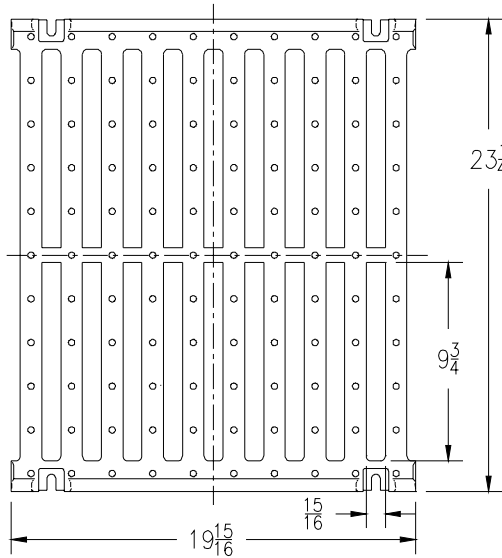

Replacement Grates (Square)

Please Check	Item No.	Z796		
		Grate Rim Thickness	Grate Open Area Sq. In.	Part Number
☒	45	1 3/4	205	66337-1

Distributed by: **BEST MATERIALS®**
Ph: 800-474-7570, 602-272-8128 Fax: 602-272-8014
www.BestMaterials.com Email: Sales@BestMaterials.com