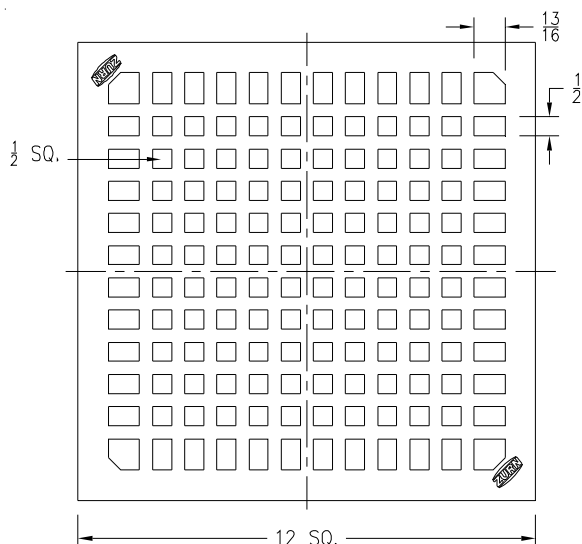

ZN1900, ZN1901, ZN1902
Full Grate (August 2008 - Present)

Item No.	Please Check ✓	Grate Rim Thickness	Grate Open Area Sq. In.	Part Number
11		3/8	44	67107-001