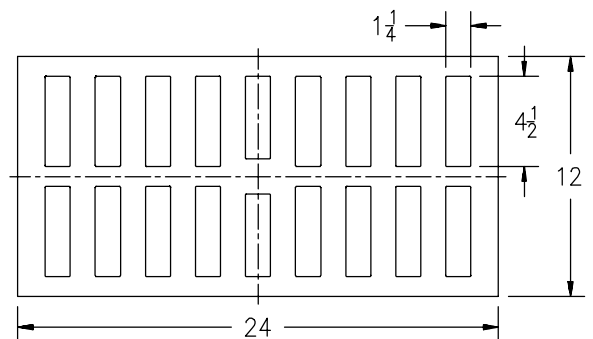

Z794				
Please Check ✓	Item No.	Grate Rim Thickness	Grate Open Area Sq. In.	Part Number
	44	1 3/4	100	21413-1