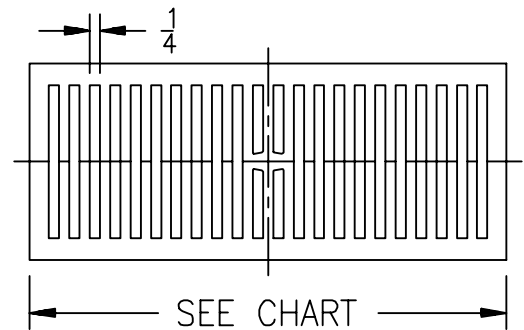

Please Check ✓	Item No.	Z400 "Type J"			
		Grate Size	Grate Rim Thickness	Grate Open Area Sq. In.	Part Number
	4	4 1/2 x 8	1/8	12	2850-1
	5	5 x 9	3/16	15	50155-1
	6	5 1/2 x 13	3/16	20	33108-1
	7	5 x 17	7/32	29	45207-1
	8	5 x 21	1/4	32	50288-1
	9	10 x 20	1/4	66	29042-1