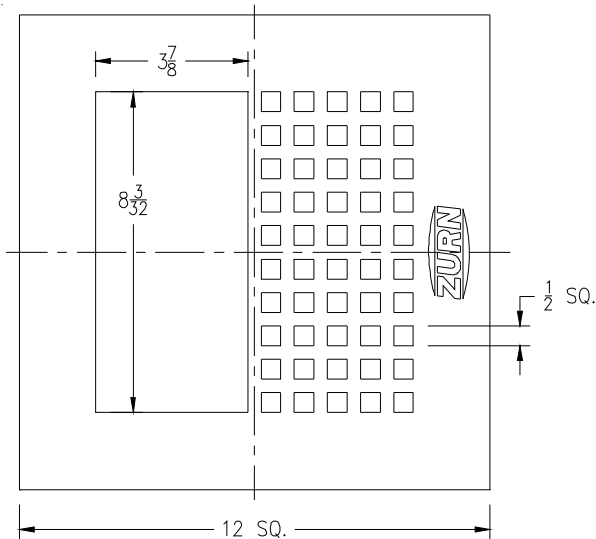

ZN1900, ZN1901, ZN1902
Suffix -2 (March 2003 - August 2008)
Half Grate

Item No.	Please Check ✓	Grate Rim Thickness	Grate Open Area Sq. In.	Part Number
13		3/8	44	67107-005