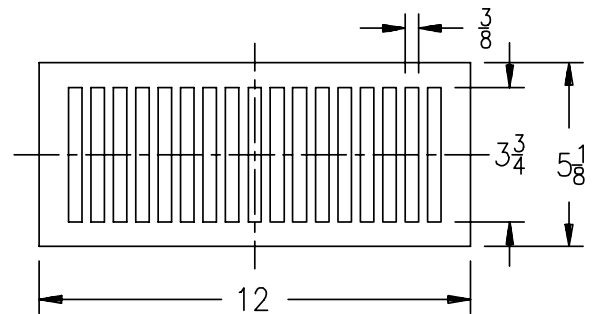

Please Check ✓	Item No.	Z575		
		Grate Rim Thickness	Grate Open Area Sq. In.	Part Number
	23	11/16	24	7723-1