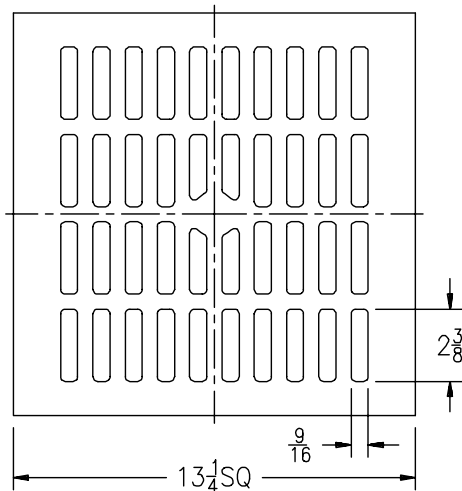

Please Check ✓	Item No.	Z662		
		Grate Rim Thickness	Grate Open Area Sq. In.	Part Number
	31	3/8	52	46679-1