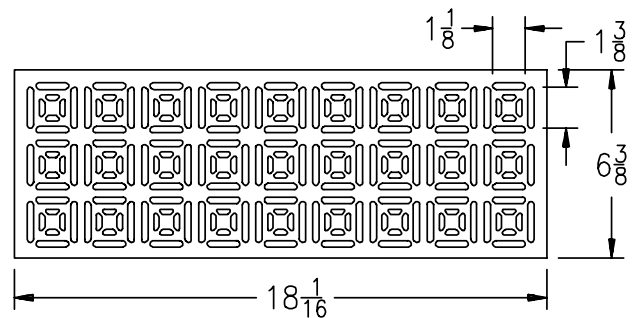

Z780				
Please Check	Item No.	Grate Rim Thickness	Grate Open Area Sq. In.	Part Number
✓	40	7/8	38	45378-1