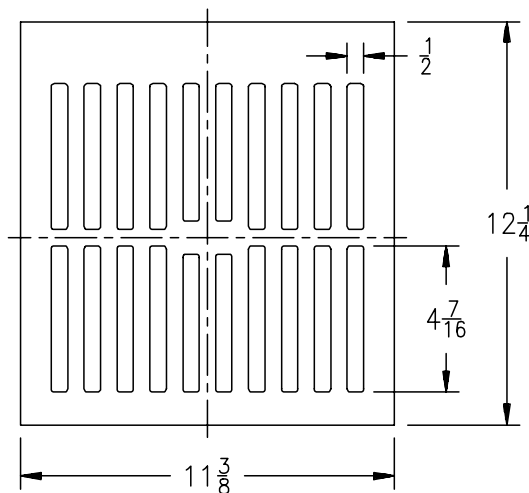

Z761 (Old Style)				
Please Check	Item No.	Grate Rim Thickness	Grate Open Area Sq. In.	Part Number
✓	39	21/32	44	50352-1