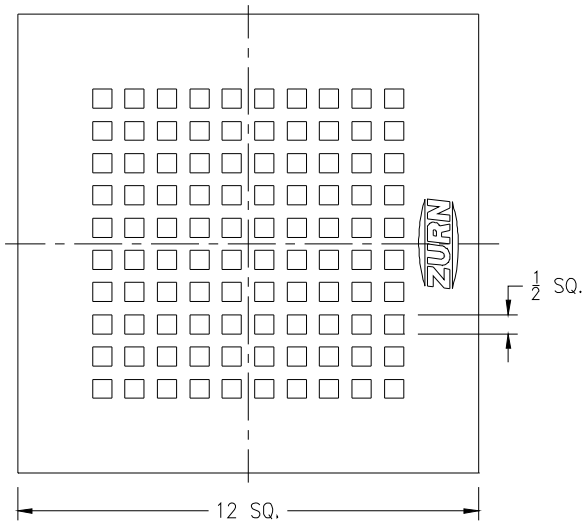

ZN1900, ZN1901, ZN1902
Full Grate (March 2003 - August 2008)

Item No.	Please Check ✓	Grate Rim Thickness	Grate Open Area Sq. In.	Part Number
10		3/8	25	67107-001