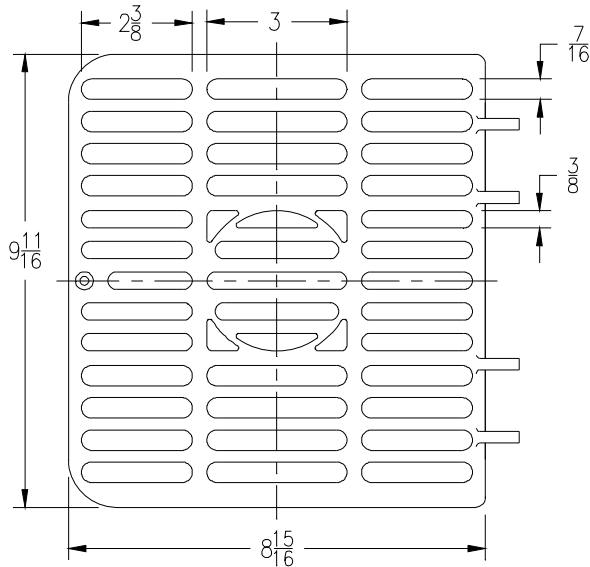

Z1900, 1901, 1902 & ZN1900, ZN1901, ZN1902 Replacement Grates & Covers

ZN1900, ZN1901, ZN1902
Suffix -19 (February 1961 - January 2003)
Full Hinged Grate

Item No.	Please Check ✓	Grate Rim Thickness	Grate Open Area Sq. In.	Part Number
37		5/32	40	33159-001