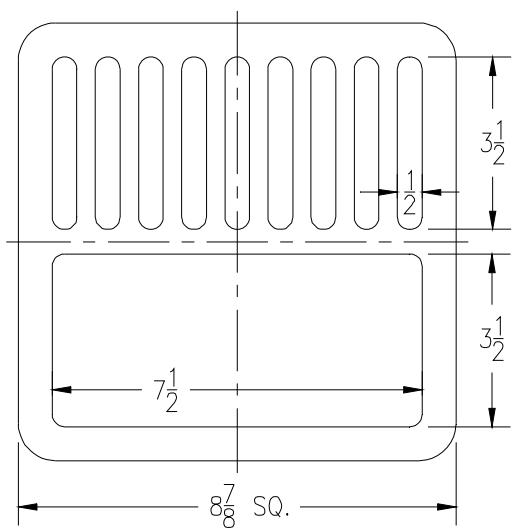

Z1900, Z1901, Z1902				
Suffix -2				
Half Grate				
Item No.	Please Check ✓	Grate Rim Thickness	Grate Open Area Sq. In.	Part Number
2		1/2	42	29601-003