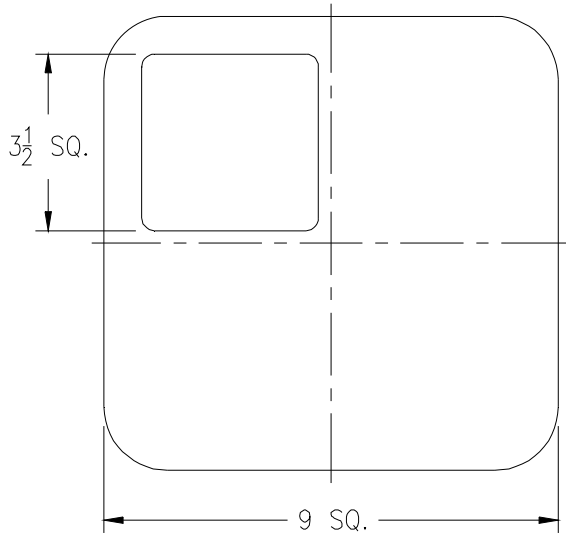

Z1900, 1901, 1902 & ZN1900, ZN1901, ZN1902
Replacement Grates & Covers

Z1900, Z1901, Z1902 Suffix -17 Three Quarter Solid Loose Set Cover				
Item No.	Please Check ✓	Cover Rim Thickness	Cover Open Area Sq. In.	Part Number
7		3/16	12	54252-002