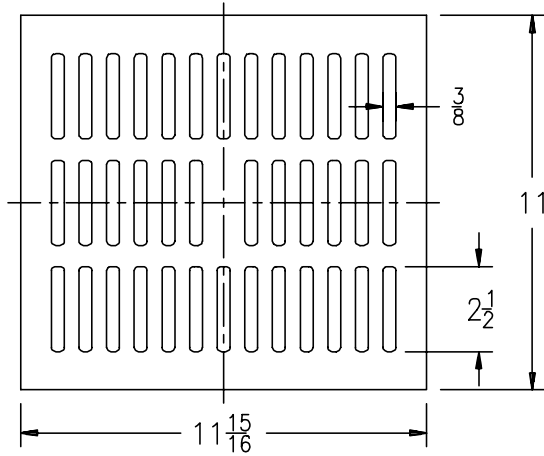

Replacement Grates (Square)

Please Check ✓	Item No.	Z665		
		Grate Rim Thickness	Grate Open Area Sq. In.	Part Number
	33	3/4	35	51468-1