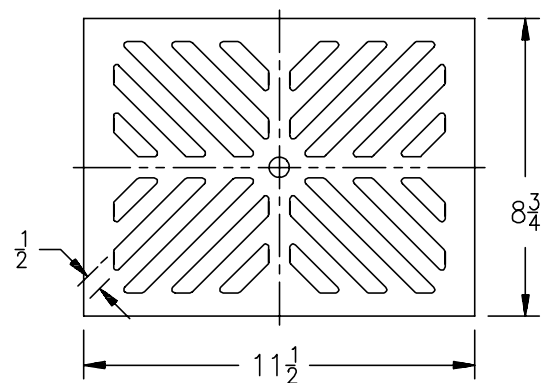

# Replacement Grates (Square)

Please Check ✓	Item No.	Z576		
		Grate Rim Thickness	Grate Open Area Sq. In.	Part Number
	24	1/2	38	7725-1

Please Check ✓	Item No.	Z585		
		Grate Rim Thickness	Grate Open Area Sq. In.	Part Number
	25	5/16	15	46820-1

Please Check ✓	Item No.	Z586		
		Grate Length	Grate Rim Thickness	Grate Open Area Sq. In.
	26	14 1/4	3/4	22

Please Check ✓	Item No.	Z782		
		Grate Length	Grate Rim Thickness	Grate Open Area Sq. In.
	27	20	3/4	31