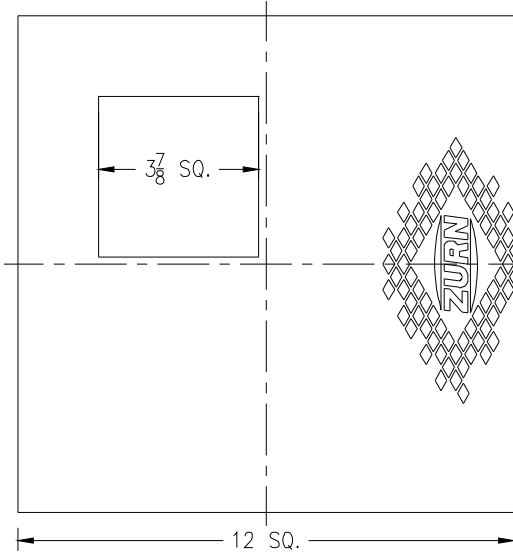

ZN1900, ZN1901, ZN1902				
Suffix -17 (November 2003 - October 2008)				
Three Quarter Solid Loose Set Cover				
Item No.	Please Check ✓	Cover Rim Thickness	Cover Open Area Sq. In.	Part Number
32		3/8	15	67421-003