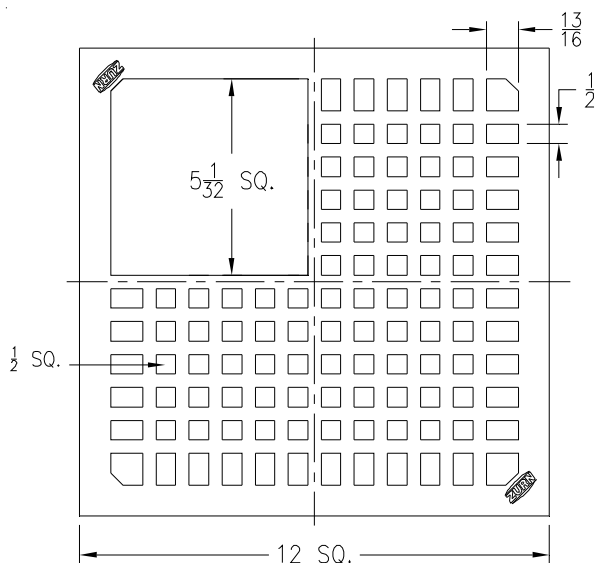

ZN1900, ZN1901, ZN1902 Suffix -3 (August 2008 - Present) Three Quarter Grate				
Item No.	Please Check ✓	Grate Rim Thickness	Grate Open Area Sq. In.	Part Number
17		3/8	58	67107-003