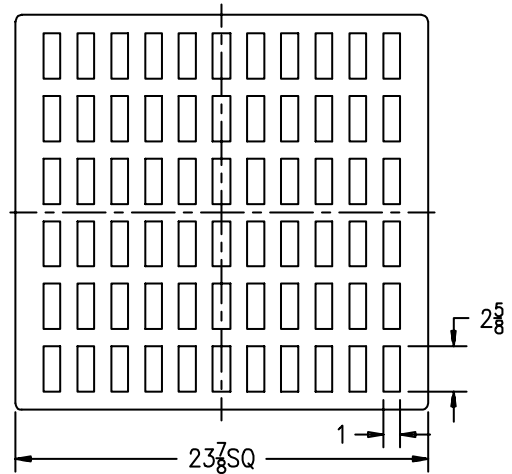

Please Check ✓	Item No.	Z673		
		Grate Rim Thickness	Grate Open Area Sq. In.	Part Number
	36	1 1/2	168	2314-1