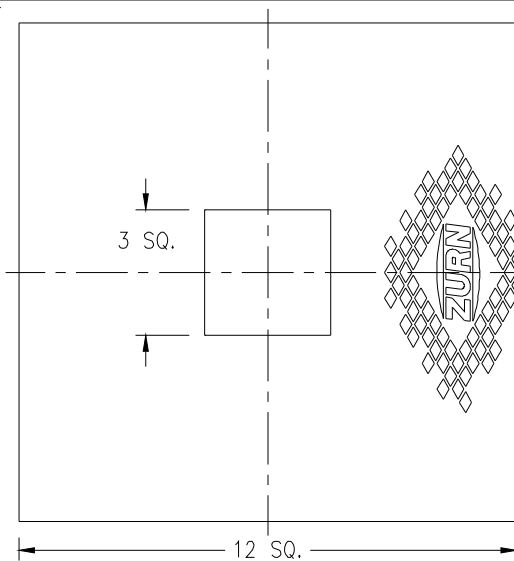

ZN1900, ZN1901, ZN1902 Suffix -18 (November 2003 - October 2008) Loose Set Cover w/ Square Center Opening				
Item No.	Please Check ✓	Cover Rim Thickness	Cover Open Area Sq. In.	Part Number
35		3/8	9	67421-007