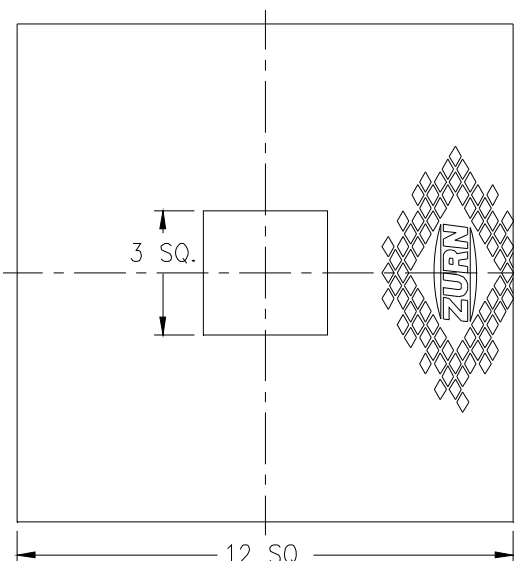

ZN1900, ZN1901, ZN1902 Suffix -18 (October 2008 - Present) Loose Set Cover w/ Square Center Opening				
Item No.	Please Check ✓	Cover Rim Thickness	Cover Open Area Sq. In.	Part Number
36		3/8	9	67421-007