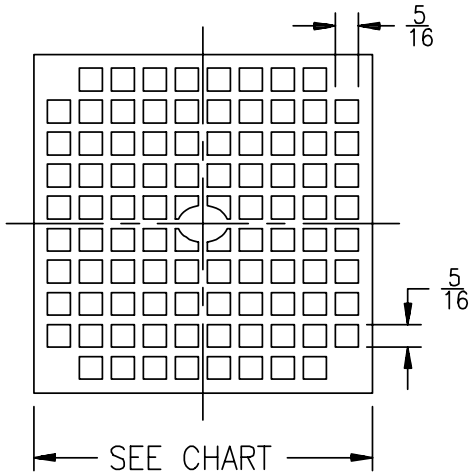

Replacement Grates (Square)

Please Check ✓	Item No.	Z400 "Type S"				
		Nominal Size	Grate Size (Square)	Grate Rim Thickness	Grate Open Area Sq. In.	Part Number
	10	5 x 5	4 5/8	1/8	9	46467-1
	11	6 x 6	5 5/8	1/8	13	46469-1
	12	7 x 7	6 11/16	1/8	21	46777-1
	13	8 x 8	7 11/16	1/8	28	46470-1
	14	9 x 9	7 11/16	1/8	28	46470-1
	15	10 x 10	7 11/16	1/8	28	46470-1