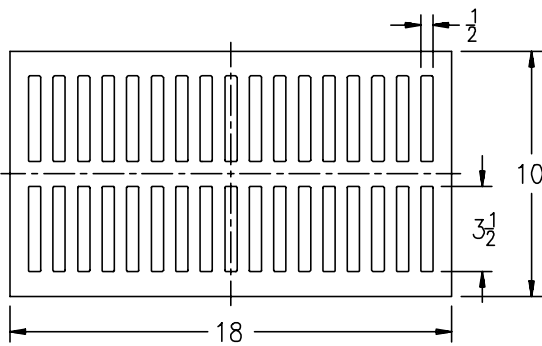

Please Check ✓	Item No.	Z668		
		Grate Rim Thickness	Grate Open Area Sq. In.	Part Number
	35	1	59	21528-1