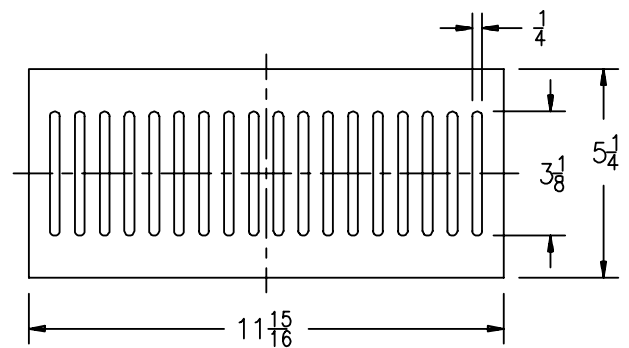

Please Check ✓	Item No.	Z664		
		Grate Rim Thickness	Grate Open Area Sq. In.	Part Number
	32	7/16	14	51164-1