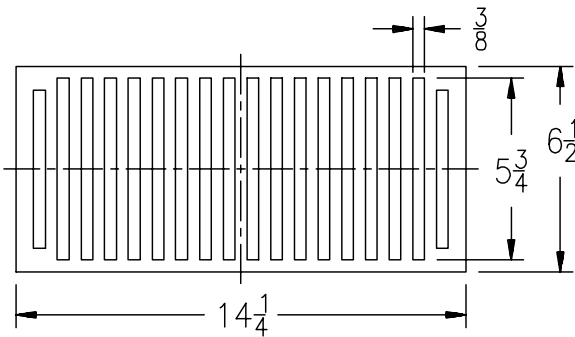

Replacement Grates (Square)

Please Check ✓	Item No.	Z576		
		Grate Rim Thickness	Grate Open Area Sq. In.	Part Number
	24	1/2	38	7725-1