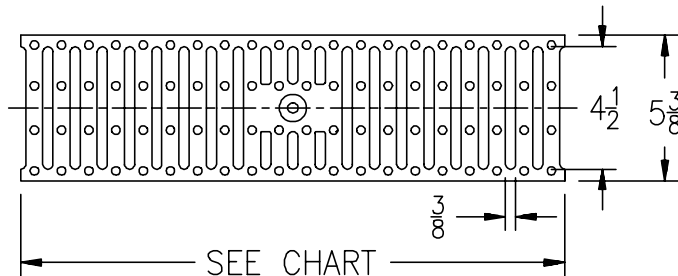

Please Check ✓	Item No.	Z586		
		Grate Length	Grate Rim Thickness	Grate Open Area Sq. In.
	26	14 1/4	3/4	22

Please Check ✓	Item No.	Z782		
		Grate Length	Grate Rim Thickness	Grate Open Area Sq. In.
	27	20	3/4	31