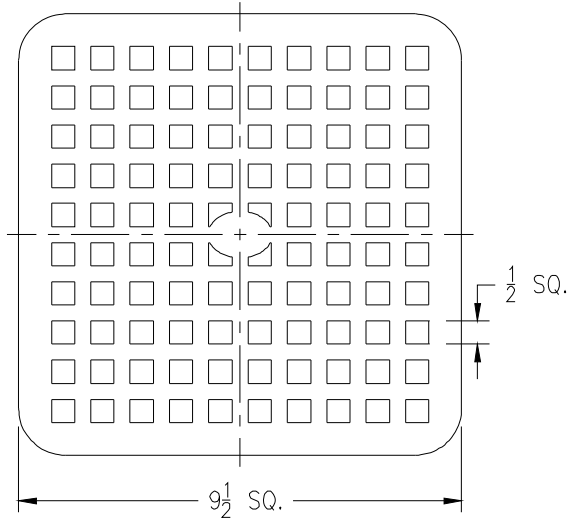

Z1900, 1901, 1902 & ZN1900, ZN1901, ZN1902 Replacement Grates & Covers

ZN1900, ZN1901, ZN1902
Full Grate (May 1970 - March 2003)

Item No.	Please Check ✓	Grate Rim Thickness	Grate Open Area Sq. In.	Part Number
9		7/32	27	51228-001