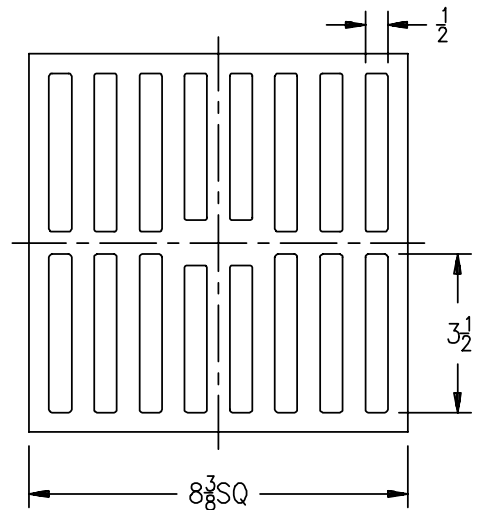

Please Check ✓	Item No.	Z611		
		Grate Rim Thickness	Grate Open Area Sq. In.	Part Number
	30	1/2	27	46121-1