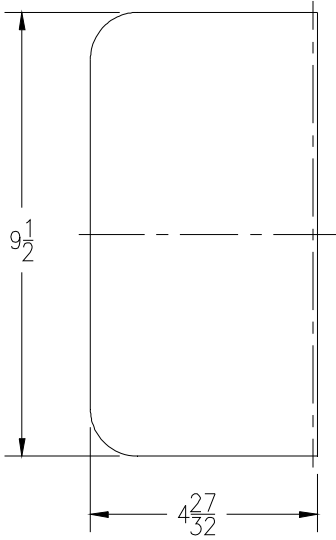

Z1900, 1901, 1902 & ZN1900, ZN1901, ZN1902

Replacement Grates & Covers

ZN1900, ZN1901, ZN1902 Suffix -16 (June 1966 - November 2003) Half Solid Loose Set Cover				
Item No.	Please Check ✓	Cover Rim Thickness	Cover Open Area Sq. In.	Part Number
28		3/16	35	46894-003