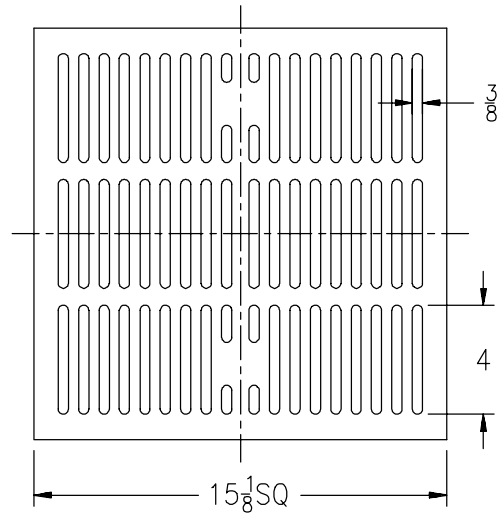

Please Check ✓	Item No.	Z537		
		Grate Rim Thickness	Grate Open Area Sq. In.	Part Number
	19	3/4	77	57407-1