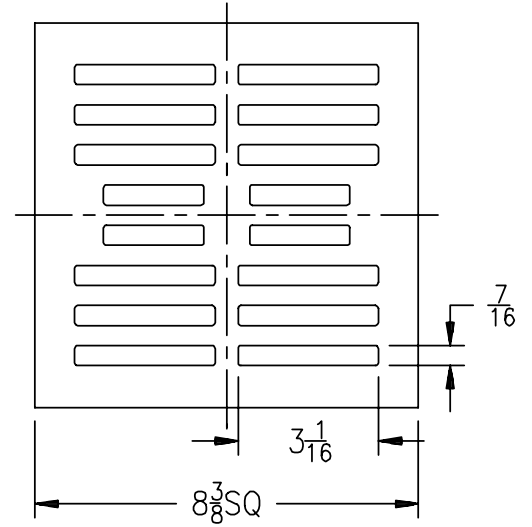

Please Check ✓	Item No.	Z513		
		Grate Rim Thickness	Grate Open Area Sq. In.	Part Number
	16	5/8	21	56653-8

Please Check ✓	Item No.	Z609		
		Grate Rim Thickness	Grate Open Area Sq. In.	Part Number
	17	5/8	21	56653-1