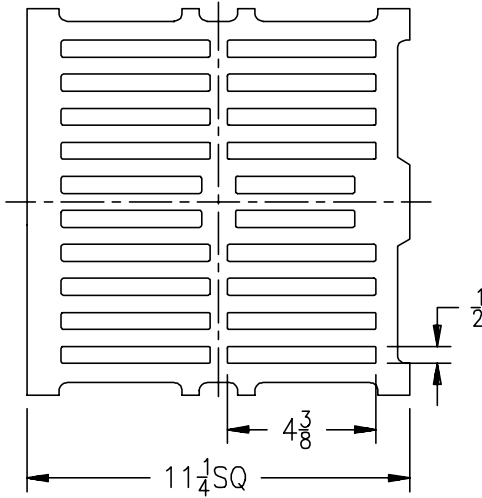

Please Check ✓	Item No.	Z535		
		Grate Rim Thickness	Grate Open Area Sq. In.	Part Number
	18	11/16	51	57139-1