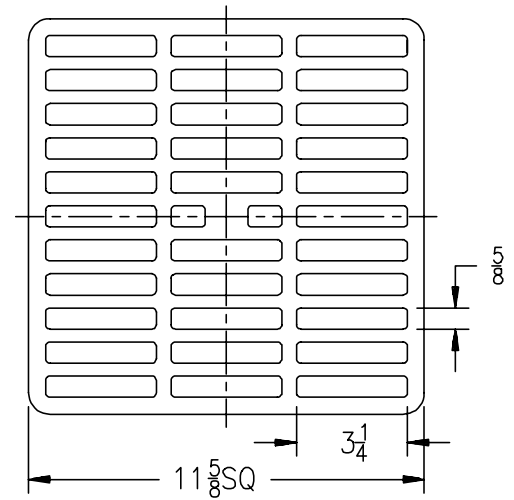

Z676				
Please Check	Item No.	Grate Rim Thickness	Grate Open Area Sq. In.	Part Number
✓	38	23/32	66	46680-1