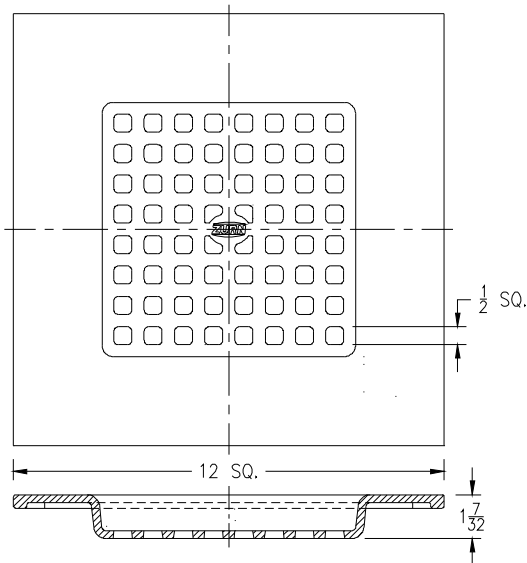

ZN1900, ZN1901, ZN1902
Suffix -12 (October 2003 - Present)
Depressed Aluminum Grate

Item No.	Please Check ✓	Grate Rim Thickness	Grate Open Area Sq. In.	Part Number
25		3/8	15	67414-001

Distributed by: **BEST MATERIALS®**
Ph: 800-474-7570, 602-272-8128 Fax: 602-272-8014
www.BestMaterials.com Email: Sales@BestMaterials.com