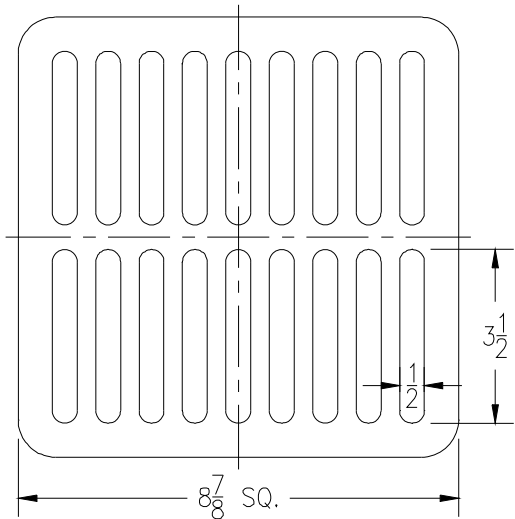

Z1900, 1901, 1902 & ZN1900, ZN1901, ZN1902

Replacement Grates & Covers

Z1900, Z1901, Z1902				
Full Grate				
Item No.	Please Check ✓	Grate Rim Thickness	Grate Open Area Sq. In.	Part Number
1		1/2	31	29601-001