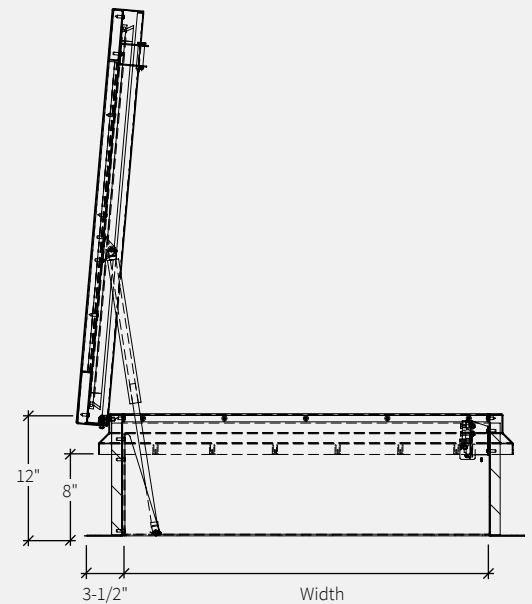

ORDER GUIDE

BASE	MATERIAL	WIDTH	X	LENGTH	DOOR	CURB	ELECTRIC	LINK TEMP (°F)	CLOSING	—	OPTIONS
BSVS			X							—	
	A Aluminum Curb & Cover	Standard Sizes (W x L) 30" x 30" 36" x 30" 36" x 36"			S Single Door	1 Single Wall	N No Electrical	165 350	R Rooftop Close		SFM FM Labeled
	B Galvanneal Curb / Aluminum Cover	48" x 48" 48" x 72" 48" x 96"				2 Double Wall	L 24VDC/24VAC	212 360	W Manual Winch		OP1 Door Position Sensor
	W Galvanneal Curb & Cover	<i>Additional size options also available.</i>				3 Curb Mount	H 110VAC / 240VAC	280 450	A Linear Actuator*		B Burglar Bars
											*Voids UL