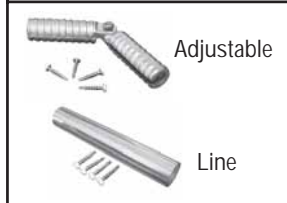

Return

90 Degree	
Code	Price
R0HR90	

Brackets

Type	Code	Price
Line	R0HLB	
Inside Corner	R0HIB	

End Caps (Pair)

Code	Price
R0HC	

Mounting Block

Code	Price
RCHMB	