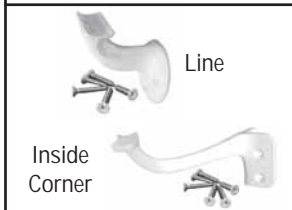

T-RAIL DESIGN IS DISCONTINUED

PRODECK™ VINYL RAILING SYSTEM

ProDeck™ Vinyl Railing System Continuous Handrail

- Meets all Americans with Disabilities Act (ADA) and Building Code Requirements.
- Provides Accessibility to Ramps, Stairwells and Staircases.
- For Use in Residential & Commercial Applications.
- Maintenance Free.
- Guaranteed for Life.
- 1 Line Bracket Required for Every 6 Feet of Handrail.
- Available in White Only.

Reinforced Handrail

1-1/2" Dia. x 104"	
Code	Price
R0H15	

Elbows

Size	Code	Price
5 Degree	R0HE5	
32 Degree	R0HE32	
36 Degree	R0HE36	

Corners

Type	Code	Price
Inside	R0HIC	
Outside	R0HOC	

P Loop

Code	Price
R0HPL	

Return

90 Degree	
Code	Price
R0HR90	

Brackets

Type	Code	Price
Line	R0HLB	
Inside Corner	R0HIB	

End Caps (Pair)

Code	Price
R0HC	

Mounting Block

Code	Price
RCHMB	