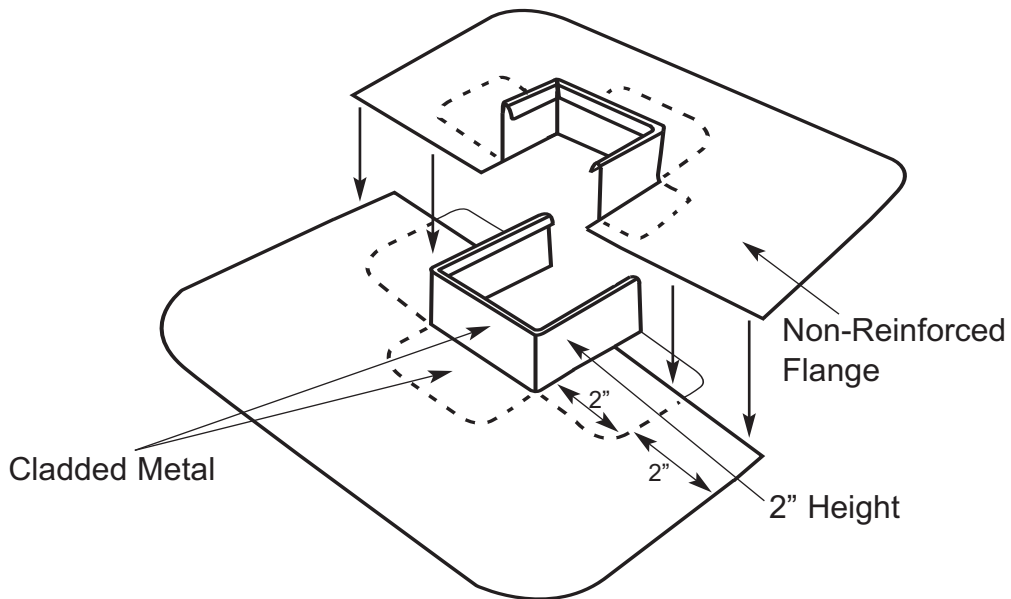

ROOF SYSTEM: LOW SLOPE - SINGLE-PLY

Type: TPO PVC Other

Standard Non-Reinforced Membrane
With 6" Flange:

Color: White Tan Gray

Reinforced Membrane is Optional

Standard 2" Height

Cladded Metal is coated 24 Gauge Galvanized Steel

Standard Sizes:

4" x 4" 8" x 8"

6" x 6" 12" x 12"

Other sizes made to order

Width: _____ Length: _____

(All Dimensions in Inches)

Top View

Order Quantity: _____