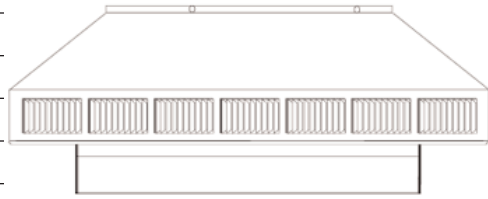

RETRO-FIT POP VENT - for an Existing Turbine Base or Vent Pipe

PV-4-RF	-	4"	N/A	N/A	Download pdf
PV-6-RF		6"	N/A	N/A	Download pdf
PV-8-RF		8"	N/A	N/A	Download pdf
PV-10-RF		10"	N/A	N/A	Download pdf
PV-12-RF		12"	N/A	N/A	Download pdf
PV-14-RF		14"	N/A	N/A	Download pdf
PV-18-RF		18"	N/A	N/A	Download pdf
PV-24-RF		24"	N/A	N/A	Download pdf