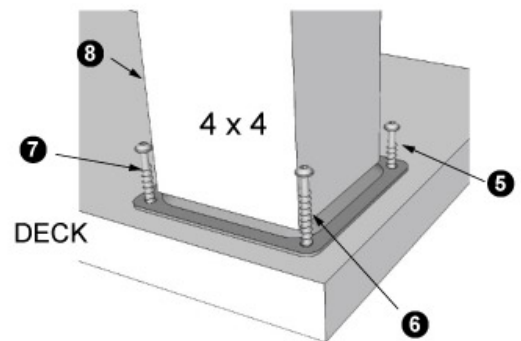

Products and parts for deck construction

Technical spec. for **Fixplak 44 (Khaki)** No. article

Economical and robust, this base plate enables a post to be firmly fixed to the floor. It provides a more resistant solution than traditional methods as well as facilitating the construction of your patio or deck.

Easy to install (the plate screws under the post, then on the floor), it does not require any maintenance. Cover it with Plakcap (

ITEM # 10800

Épaisseur de la plaque : 1/4"
Thickness plate : 1/4"

Utiliser des vis / Use the screws

#10 de 3"

POIDS / WEIGHT : 0,213 Kg
UTILISATION / USE : 4 X 4