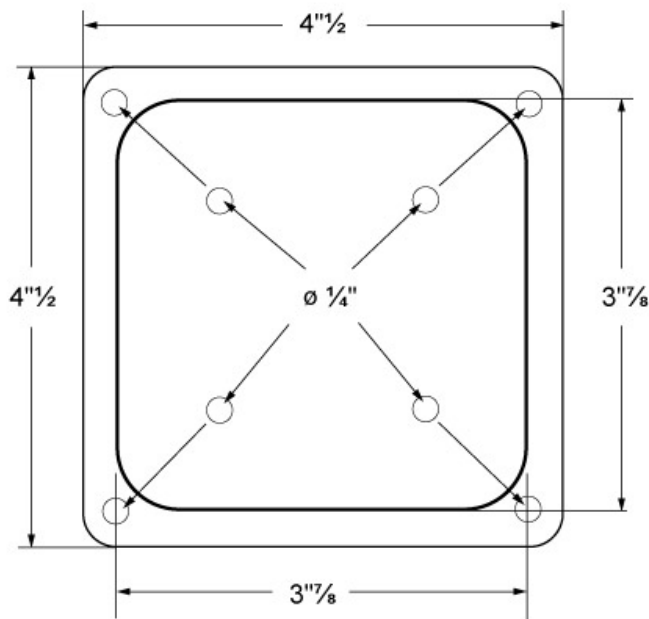

Products and parts for deck construction

Technical spec. for **Fixplak 44 (Khaki)** No. article

Economical and robust, this base plate enables a post to be firmly fixed to the floor. It provides a more resistant solution than traditional methods as well as facilitating the construction of your patio or deck.

Easy to install (the plate screws under the post, then on the floor), it does not require any maintenance. Cover it with Plakcap (

ITEM # 10800

Épaisseur de la plaque : 1/4"
Thickness plate : 1/4"

Utiliser des vis / Use the screws

#10 de 3"

POIDS / WEIGHT : 0,213 Kg
UTILISATION / USE : 4 X 4