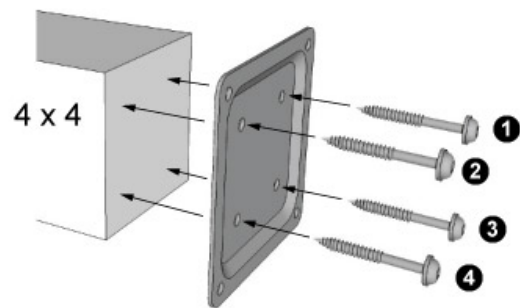

Products and parts for deck construction

Technical spec. for **Fixplak 44 (Khaki)** No. article

Economical and robust, this base plate enables a post to be firmly fixed to the floor. It provides a more resistant solution than traditional methods as well as facilitating the construction of your patio or deck.

Easy to install (the plate screws under the post, then on the floor), it does not require any maintenance. Cover it with Plakcap (

ITEM # 10800

Épaisseur de la plaque : 1/4"
Thickness plate : 1/4"

Utiliser des vis / Use the screws

#10 de 3"

POIDS / WEIGHT : 0,213 Kg
UTILISATION / USE : 4 X 4