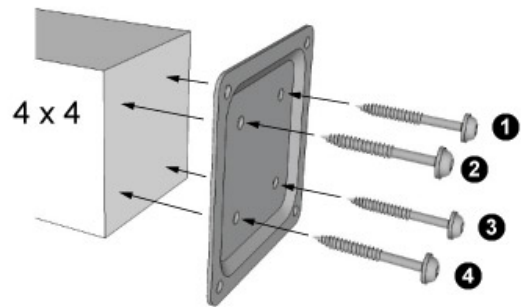

Products and parts for deck construction

Technical spec. for **Fixplak 44 (White)** No. article

Economical and robust, this base plate enables a post to be firmly fixed to the floor. It provides a more resistant solution than traditional methods as well as facilitating the construction of your patio or deck.

Easy to install (the plate screws under the post, then on the floor), it does not require any maintenance. Cover it with Plakcap (

ITEM # 10810

Épaisseur de la plaque : 1/4"
Thickness plate : 1/4"

Utiliser des vis / Use the screws

#10 de 3"

POIDS / WEIGHT : 0,213 Kg
UTILISATION / USE : 4 X 4