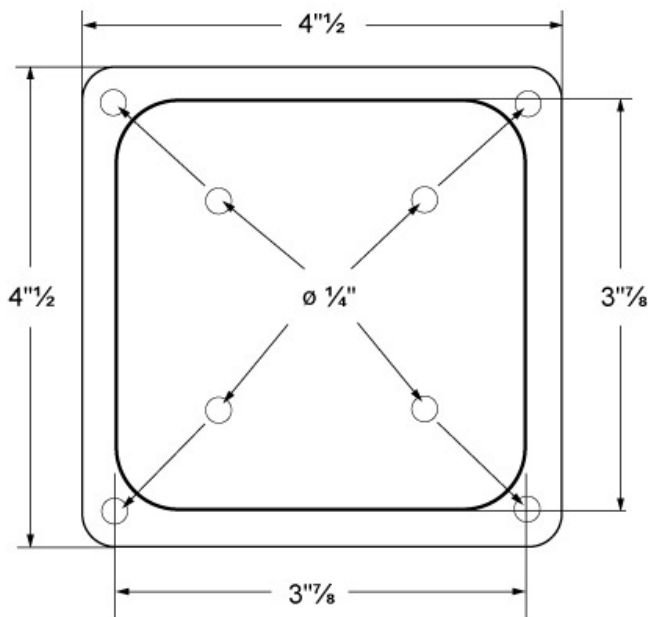

Products and parts for deck construction

Technical spec. for **Fixplak 44 (White)** No. article

Economical and robust, this base plate enables a post to be firmly fixed to the floor. It provides a more resistant solution than traditional methods as well as facilitating the construction of your patio or deck.

Easy to install (the plate screws under the post, then on the floor), it does not require any maintenance. Cover it with Plakcap (

ITEM # 10810

Épaisseur de la plaque : 1/4"
Thickness plate : 1/4"

Utiliser des vis / Use the screws

#10 de 3"

POIDS / WEIGHT : 0,213 Kg
UTILISATION / USE : 4 X 4