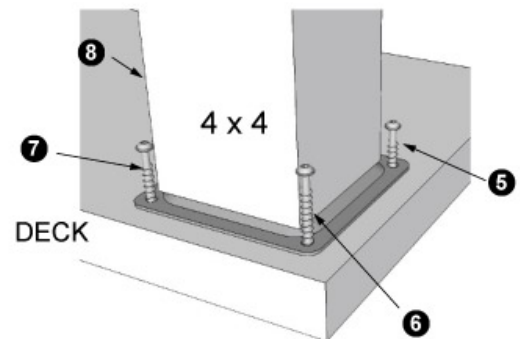

Products and parts for deck construction

Technical spec. for **Fixplak 44 (White)** No. article

Economical and robust, this base plate enables a post to be firmly fixed to the floor. It provides a more resistant solution than traditional methods as well as facilitating the construction of your patio or deck.

Easy to install (the plate screws under the post, then on the floor), it does not require any maintenance. Cover it with Plakcap (

ITEM # 10810

Épaisseur de la plaque : 1/4"
Thickness plate : 1/4"

Utiliser des vis / Use the screws

#10 de 3"

POIDS / WEIGHT : 0,213 Kg
UTILISATION / USE : 4 X 4