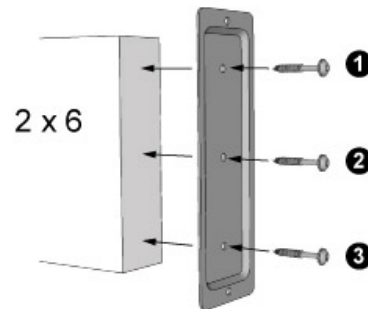

## Products and parts for deck construction

Technical spec. for **Fixplak 26 (Black)** No. article 10930

Economical and robust, this base plate enables a transom to be firmly fixed to a post. It provides a more resistant solution than traditional methods as well as facilitating the construction of your patio or deck.

Easy to install (the plate screws under the transom, then on the post), it does not require any maintenance.

To be used with 1 ½ in x 5 ½ in transoms

Baked powder coating finish (anticorrosion)

ITEM # 10910

Utiliser des vis / Use the screws

**# 8 de 2"**

POIDS / WEIGHT : 0,088 Kg  
UTILISATION / USE : 2 X 6