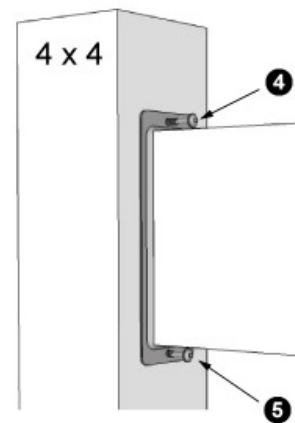

## Products and parts for deck construction

Technical spec. for **Fixplak 26 (Black)** No. article 10930

Economical and robust, this base plate enables a transom to be firmly fixed to a post. It provides a more resistant solution than traditional methods as well as facilitating the construction of your patio or deck.

Easy to install (the plate screws under the transom, then on the post), it does not require any maintenance.

To be used with 1 ½ in x 5 ½ in transoms

Baked powder coating finish (anticorrosion)

ITEM # 10910

Utiliser des vis / Use the screws

**# 8 de 2"**

POIDS / WEIGHT : 0,088 Kg  
UTILISATION / USE : 2 X 6