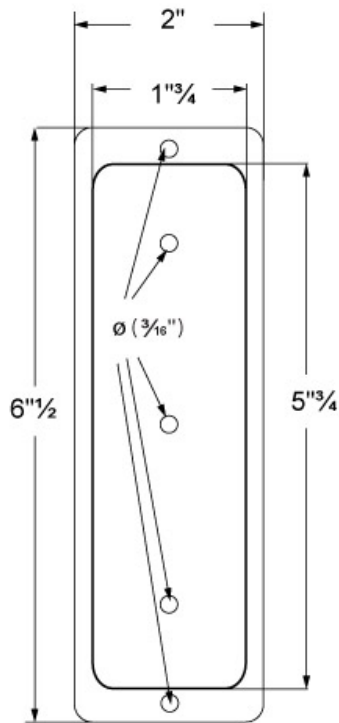

## Products and parts for deck construction

Technical spec. for **Fixplak 26 (Black)** No. article 10930

Economical and robust, this base plate enables a transom to be firmly fixed to a post. It provides a more resistant solution than traditional methods as well as facilitating the construction of your patio or deck.

Easy to install (the plate screws under the transom, then on the post), it does not require any maintenance.

To be used with 1 ½ in x 5 ½ in transoms

Baked powder coating finish (anticorrosion)

ITEM # 10910

Utiliser des vis / Use the screws

**# 8 de 2"**

POIDS / WEIGHT : 0,088 Kg  
UTILISATION / USE : 2 X 6