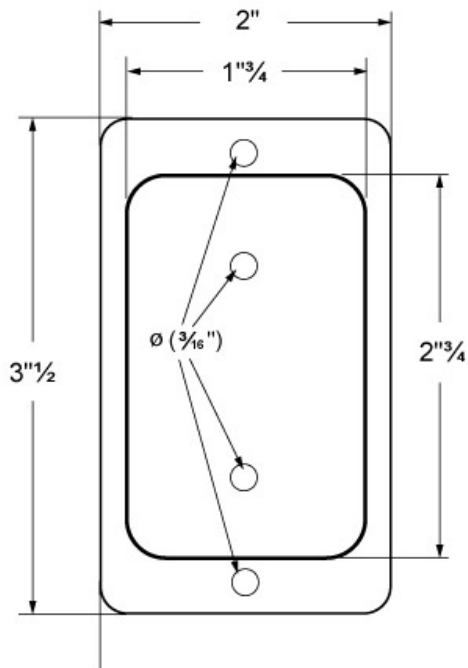

Products and parts for deck construction

Technical spec. for **Fixplak 23 (Khaki)** No. article 10980

Economical and robust, this base plate enables a transom to be firmly fixed to a post. It provides a more resistant solution than traditional methods as well as facilitating the construction of your patio or deck.

Easy to install (the plate screws under the transom, then on the post), it does not require any maintenance.

To be used with 1 ½ in x 2 ½ in transoms

Baked powder coating finish (anticorrosion)

ITEM # 10980

Utilisé des vis / Use the screws

8 de 2"

POIDS / WEIGHT : 0,045 Kg
UTILISATION / USE : 2 X 3