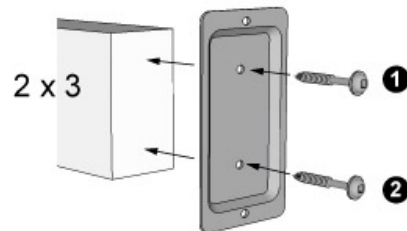

Products and parts for deck construction

Technical spec. for **Fixplak 23 (Khaki)** No. article 10980

Economical and robust, this base plate enables a transom to be firmly fixed to a post. It provides a more resistant solution than traditional methods as well as facilitating the construction of your patio or deck.

Easy to install (the plate screws under the transom, then on the post), it does not require any maintenance.

To be used with 1 ½ in x 2 ½ in transoms

Baked powder coating finish (anticorrosion)

ITEM # 10980

Utilisé des vis / Use the screws

8 de 2"

POIDS / WEIGHT : 0,045 Kg
UTILISATION / USE : 2 X 3