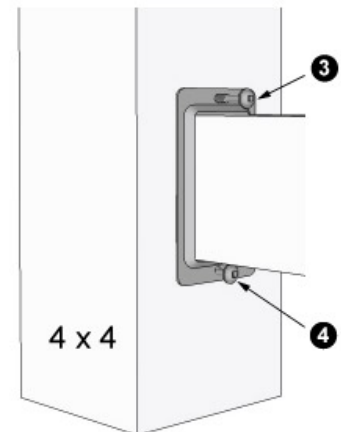

Products and parts for deck construction

Technical spec. for **Fixplak 23 (Khaki)** No. article 10980

Economical and robust, this base plate enables a transom to be firmly fixed to a post. It provides a more resistant solution than traditional methods as well as facilitating the construction of your patio or deck.

Easy to install (the plate screws under the transom, then on the post), it does not require any maintenance.

To be used with 1 ½ in x 2 ½ in transoms

Baked powder coating finish (anticorrosion)

ITEM # 10980

Utilisé des vis / Use the screws

8 de 2"

POIDS / WEIGHT : 0,045 Kg
UTILISATION / USE : 2 X 3