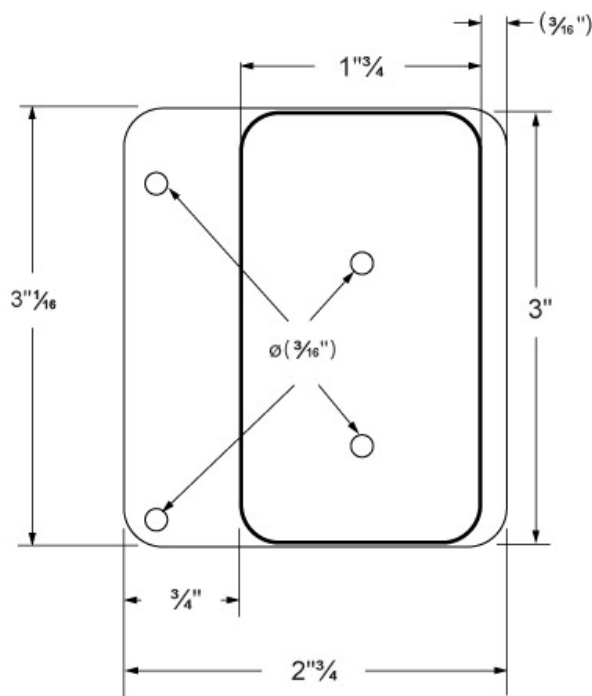

Products and parts for deck construction

Technical spec. for **Fixplak 24H (Khaki)** No. article 12040

Economical and robust, this base plate enables a transom to be firmly fixed to a post. It provides a more resistant solution than traditional methods as well as facilitating the construction of your patio or deck.

Easy to install (the plate screws under the transom, then on the post), it does not require any maintenance.

To be used with 1 ½ in x 3 ½ in transoms

Baked powder coating finish (anticorrosion)

ITEM # 12040

Utiliser des vis / Use the screws
8 de 2"

POIDS / WEIGHT : 0,050 Kg
UTILISATION / USE : 2 X 4