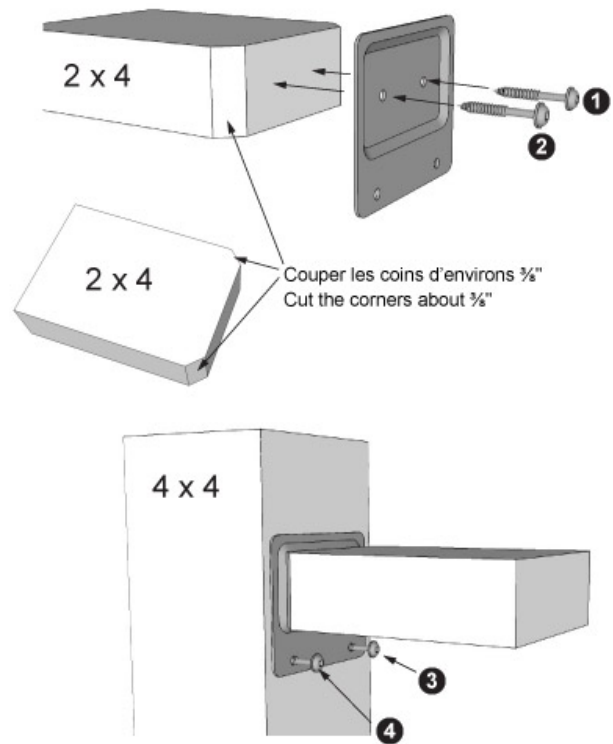

Products and parts for deck construction

Technical spec. for **Fixplak 24H (Khaki)** No. article 12040

Economical and robust, this base plate enables a transom to be firmly fixed to a post. It provides a more resistant solution than traditional methods as well as facilitating the construction of your patio or deck.

Easy to install (the plate screws under the transom, then on the post), it does not require any maintenance.

To be used with 1 ½ in x 3 ½ in transoms

Baked powder coating finish (anticorrosion)

ITEM # 12040

Utiliser des vis / Use the screws
8 de 2"

POIDS / WEIGHT : 0,050 Kg
UTILISATION / USE : 2 X 4