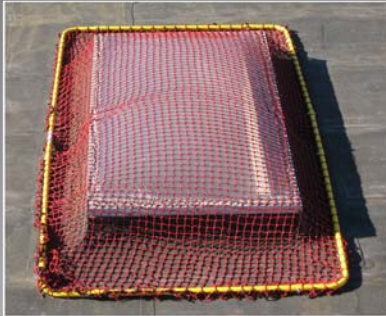

AES RAPTOR SKYNET™

PATENT PENDING

Save Time & Money with SKYNET™

6'x12'
AES RAPTOR
SKYNET™
(ITEM: SN-6-12)

ALSO AVAILABLE IN
3'x3' (ITEM: SN-3-3)
6'x6' (ITEM: SN-6-6)