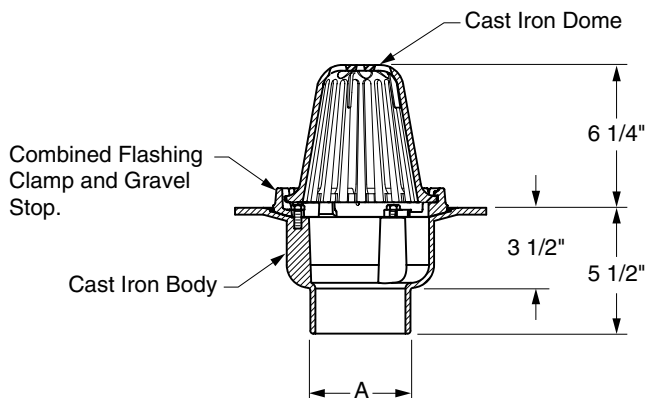

### Small Area Roof Drain, Series 110

**Product Description:** This small area roof drain is recommended for use on flat roof installation. The roof drain is regularly furnished with a cast iron body, combination flashing clamp and gravel stop, and 6" high cast iron dome.

**Features and Benefits:**

- Used on flat roof applications
- Roof drain body, combination flashing clamp and gravel stop, and dome are all cast iron
- Regularly furnished with 6" high cast iron dome
- All components are coated to protect against corrosion