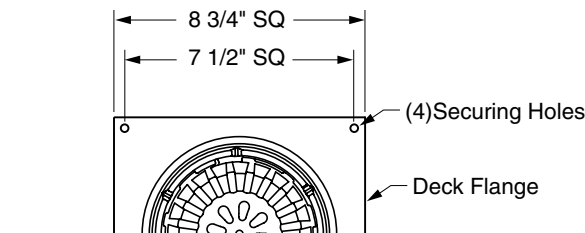

ROOF DRAINS AND ACCESSORIES

100 Series

TAG _____
_____

Small Area Roof Drain, Series 110

Product Description: This small area roof drain is recommended for use on flat roof installation. The roof drain is regularly furnished with a cast iron body, combination flashing clamp and gravel stop, and 6" high cast iron dome.

Features and Benefits:

- Used on flat roof applications
- Roof drain body, combination flashing clamp and gravel stop, and dome are all cast iron
- Regularly furnished with 6" high cast iron dome
- All components are coated to protect against corrosion

Series 110

Series Number	Description	Outlet Size "A"	Outlet Type
110-Y02	Cast Iron Roof Drain	2"	No-Hub
110-Y03	Cast Iron Roof Drain	3"	No-Hub
110-Y04	Cast Iron Roof Drain	4"	No-Hub

NOTE: Dimensional data is subject to manufacturing tolerances and change without notice.