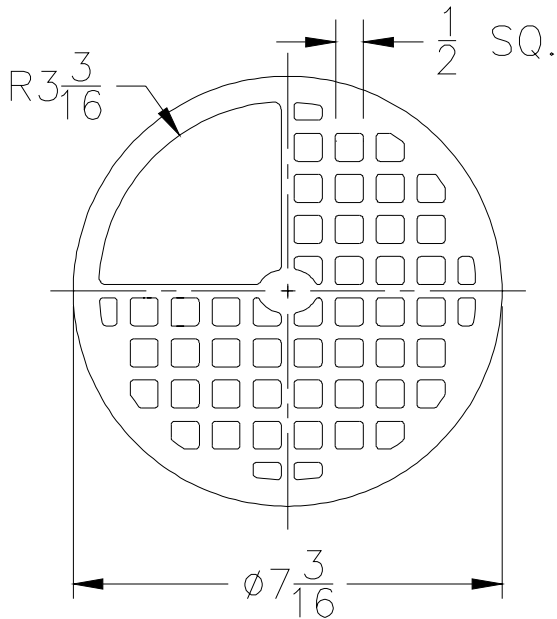

Z1960 & ZN1960 Replacement Grates & Covers

-3 Three Quarter Grate

Please Check ✓	Item No.	Z1960		
		Grate Rim Thickness	Grate Open Area Sq. In.	Part Number
	5	1/4	15	54069-3