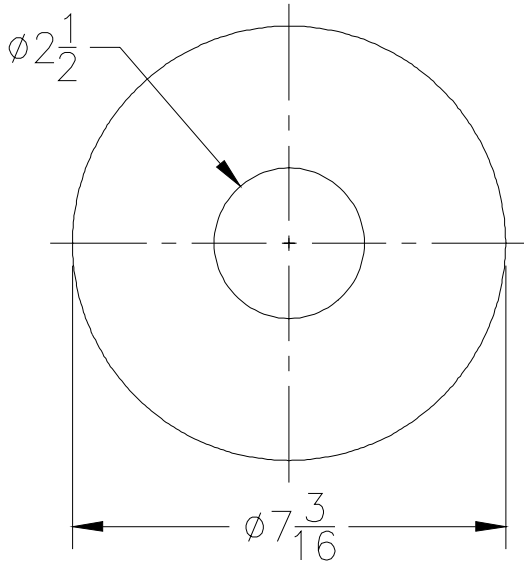

Z1960 & ZN1960 Replacement Grates & Covers

-18 Loose Set Cover w/ Center Opening

		Z1960		
Please Check ✓	Item No.	Cover Rim Thickness	Cover Open Area Sq. In.	Part Number
	16	1/4	5	54069-6