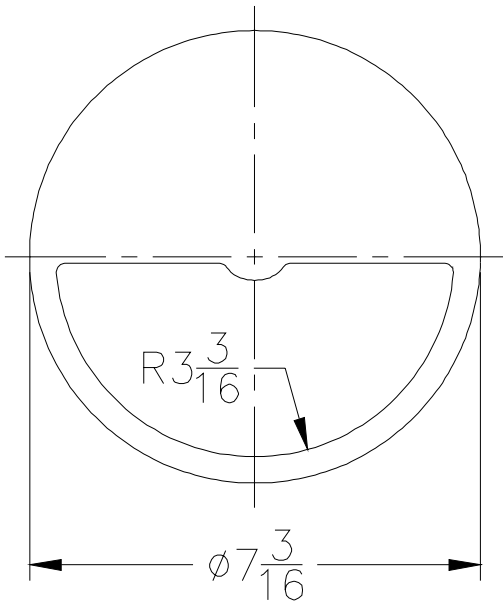

Z1960 & ZN1960 Replacement Grates & Covers

-16 Half Solid Loose Set Cover

Please Check ✓	Item No.	Z1960		
		Cover Rim Thickness	Cover Open Area Sq. In.	Part Number
	12	1/4	15	54069-8