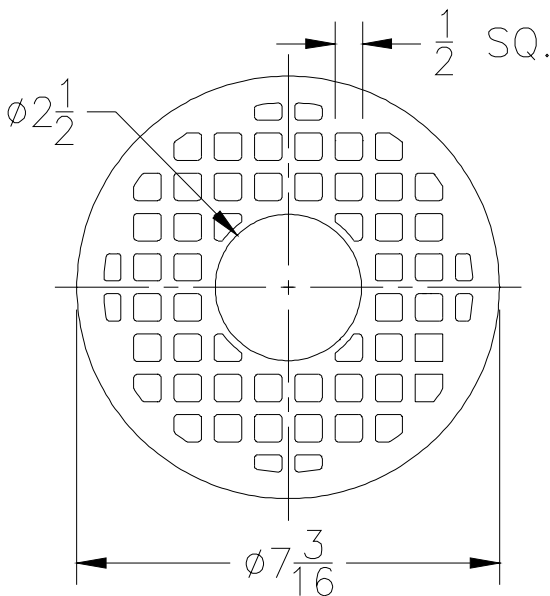

Z1960 & ZN1960 Replacement Grates & Covers

-3 Three Quarter Grate

Please Check ✓	Item No.	Z1960		
		Grate Rim Thickness	Grate Open Area Sq. In.	Part Number
	5	1/4	15	54069-3

-3 Three Quarter Grate

Please Check ✓	Item No.	ZN1960		
		Grate Rim Thickness	Grate Open Area Sq. In.	Part Number
	6	3/16	13	38854-1