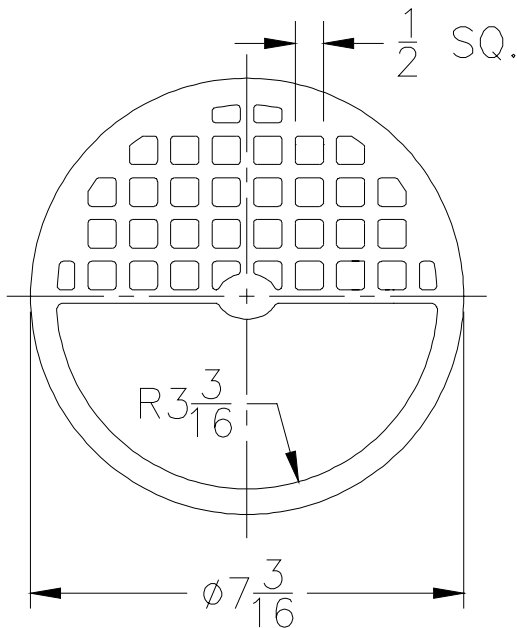

Please Check ✓	Item No.	Z730, Z753		
		Grate Rim Thickness	Grate Open Area Sq. In.	Part Number
	25	9/16	24	7549-1

Please Check ✓	Item No.	Z742					Part Number
		C	B	R	Grate Rim Thickness	Grate Open Area Sq. In.	
	26	5/16	7	3 3/16	1/4	15	38261-1
	27	3/8	9-3/8	4 1/4	1/2	19	18694-1
	28	5/16	10-3/4	5 1/16	1/2	40	38600-1

Z1960 & ZN1960 Replacement Grates & Covers

Full Grate

Please Check	Item No.	Z1960		
		Grate Rim Thickness	Grate Open Area Sq. In.	Part Number
✓	1	1/4	14	54069-1

Full Grate

Please Check	Item No.	ZN1960		
		Grate Rim Thickness	Grate Open Area Sq. In.	Part Number
✓	2	3/16	17	38147-2

-2 Half Grate

Please Check	Item No.	Z1960		
		Grate Rim Thickness	Grate Open Area Sq. In.	Part Number
✓	3	1/4	20	54069-4

-2 Half Grate

Please Check	Item No.	ZN1960		
		Grate Rim Thickness	Grate Open Area Sq. In.	Part Number
✓	4	3/16	8	38855-1