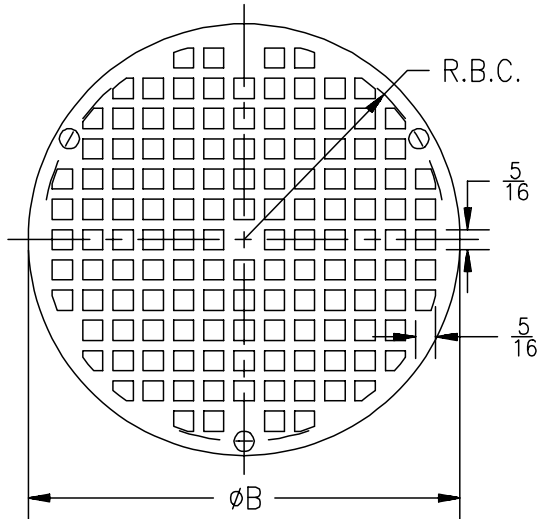

Replacement Grates (Round)

		Z400 & Z415 "Type B"					
Please Check ✓	Item No.	Nominal Size	B	R.B.C.	Grate Rim Thickness	Grate Open Area Sq. In.	Part Number
	1	5	5	2-1/4	1/8	8	46243-1
	2	6	6	2-3/4	1/8	9	46234-1
	3	7	6 11/16	3-1/8	5/32	12	46246-1
	4	8	7 11/16	3-5/8	5/32	18	46272-1
	5	10	9 1/16	4-5/32	1/4	26	47118-1

		Z400 & Z415 "Type I" & Type N"					
Please Check ✓	Item No.	Nominal Size	B	R.B.C.	Grate Rim Thickness	Grate Open Area Sq. In.	Part Number
	6	7	6 7/8	3-1/4	3/16	13	20693-1
	7	9	8 1/2	3-3/4	3/16	23	20651-1