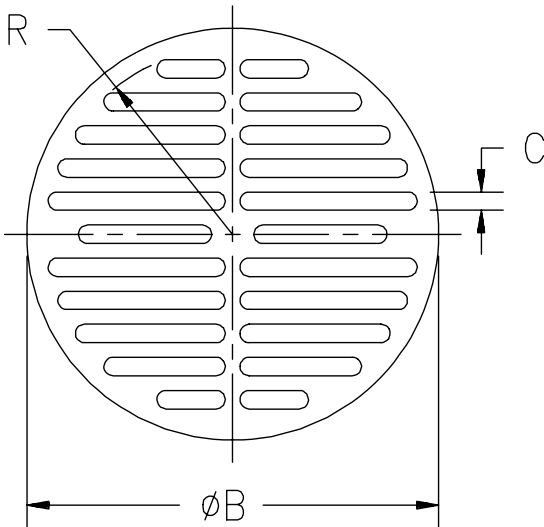

Z554				
Please Check ✓	Item No.	Grate Rim Thickness	Grate Open Area Sq. In.	Part Number
	23	5/16	9	56628-1

Replacement Grates (Round)

Please Check ✓	Item No.	Z556		
		Grate Rim Thickness	Grate Open Area Sq. In.	Part Number
	24	1 1/4	11	51351-1

Please Check ✓	Item No.	Z730, Z753		
		Grate Rim Thickness	Grate Open Area Sq. In.	Part Number
	25	9/16	24	7549-1

Please Check ✓	Item No.	Z742					Part Number
		C	B	R	Grate Rim Thickness	Grate Open Area Sq. In.	
	26	5/16	7	3 3/16	1/4	15	38261-1
	27	3/8	9-3/8	4 1/4	1/2	19	18694-1
	28	5/16	10-3/4	5 1/16	1/2	40	38600-1