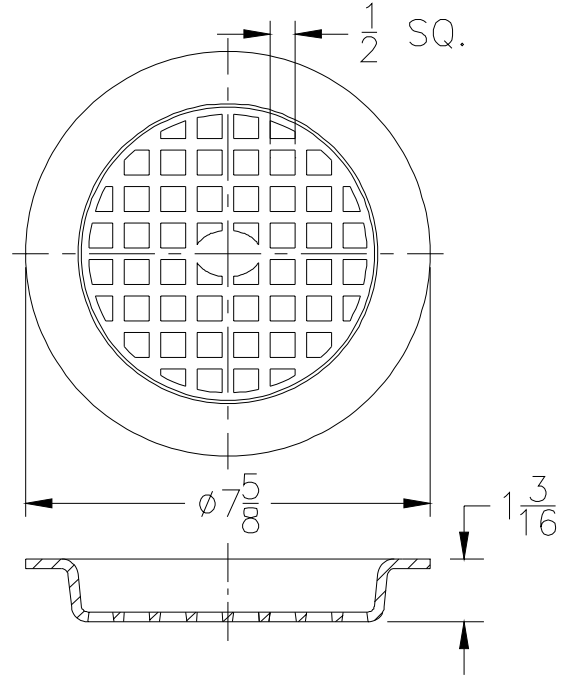

Z1960 & ZN1960 Replacement Grates & Covers

-12 Depressed Aluminum Grate

-12 Depressed Aluminum Grate
Not Available on the
Z1960

Please Check ✓	Item No.	ZN1960		
		Cover Rim Thickness	Cover Open Area Sq. In.	Part Number
	9	3/16	10	52896-1