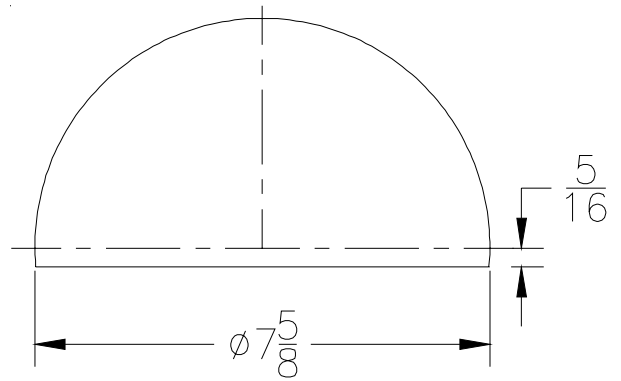

-16 Half Solid Loose Set Cover

Please Check ✓	Item No.	ZN1960		
		Cover Rim Thickness	Cover Open Area Sq. In.	Part Number
	13	3/16	20	67632-5