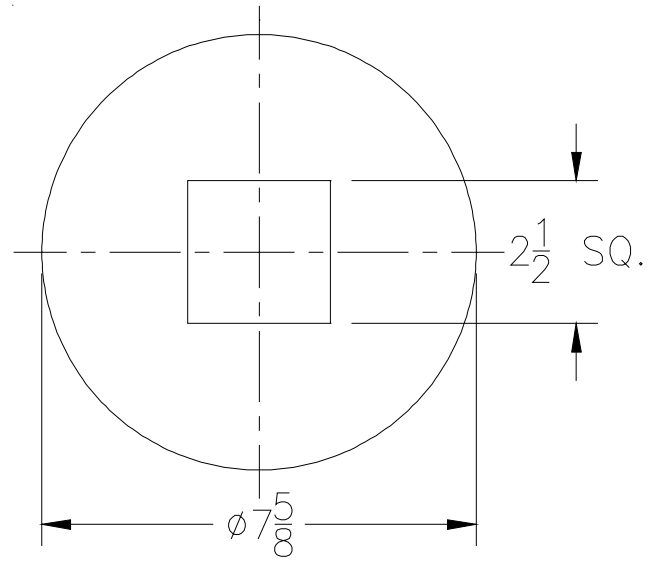

-17 Three Quarter Solid Loose Set Cover

Please Check ✓	Item No.	ZN1960		
		Cover Rim Thickness	Cover Open Area Sq. In.	Part Number
	15	3/16	10	67632-3

Z1960 & ZN1960 Replacement Grates & Covers

-18 Loose Set Cover w/ Center Opening

		Z1960		
Please Check ✓	Item No.	Cover Rim Thickness	Cover Open Area Sq. In.	Part Number
	16	1/4	5	54069-6

-18 Loose Set Cover w/ Center Opening

		ZN1960		
Please Check ✓	Item No.	Cover Rim Thickness	Cover Open Area Sq. In.	Part Number
	17	3/16	6	67632-7