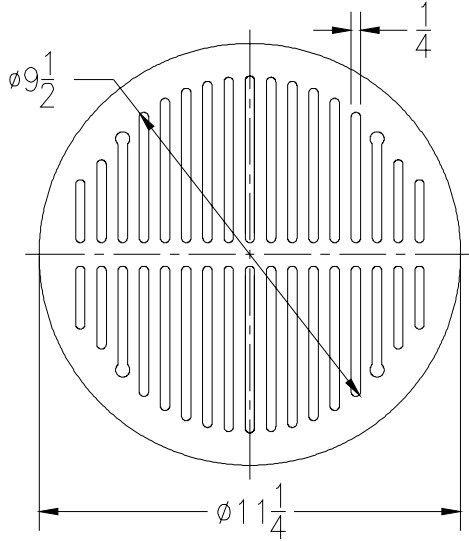

Replacement Grates (Round)

Please Check ✓	Item No.	Z504, Z526, Z532, Z539, Z541		
		H.P. Grate Rim Thickness	Grate Open Area Sq. In.	Part Number
	12	5/8	27	58750-1