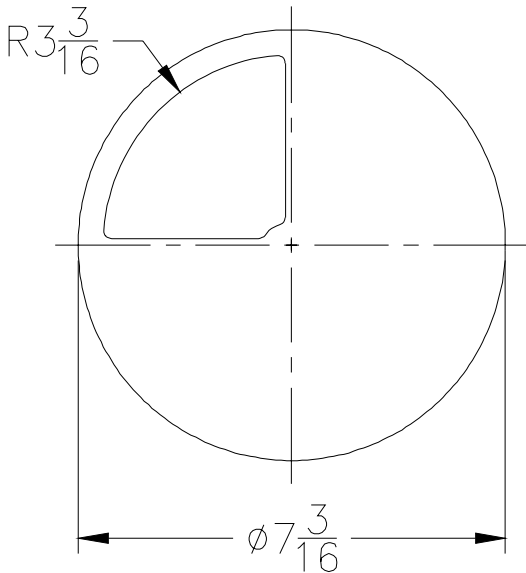

Z1960 & ZN1960 Replacement Grates & Covers

-16 Half Solid Loose Set Cover

Please Check ✓	Item No.	Z1960		
		Cover Rim Thickness	Cover Open Area Sq. In.	Part Number
	12	1/4	15	54069-8

-16 Half Solid Loose Set Cover

Please Check ✓	Item No.	ZN1960		
		Cover Rim Thickness	Cover Open Area Sq. In.	Part Number
	13	3/16	20	67632-5

-17 Three Quarter Solid Loose Set Cover

Please Check ✓	Item No.	Z1960		
		Cover Rim Thickness	Cover Open Area Sq. In.	Part Number
	14	1/4	7	54069-7