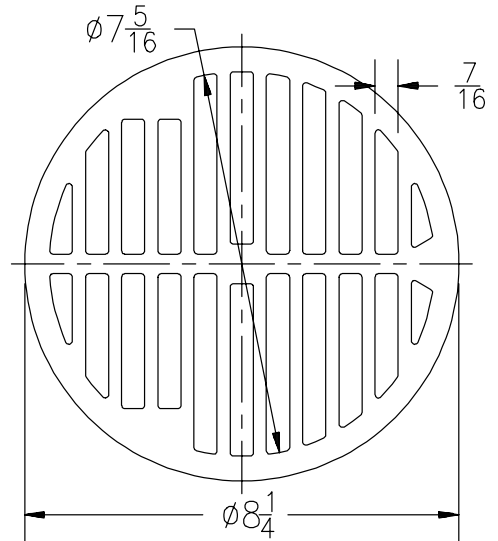

Z525, Z533, Z538, Z540, Z550, Z551, Z624				
Please Check ✓	Item No.	Grate Rim Thickness	Grate Open Area Sq. In.	Part Number
	19	5/8	18	50570-6

Z530				
Please Check ✓	Item No.	Grate Rim Thickness	Grate Open Area Sq. In.	Part Number
	20	7/16	18	50570-1

Z543, Z548				
Please Check ✓	Item No.	Grate Rim Thickness	Grate Open Area Sq. In.	Part Number
	21	3/4	50	2219-1

Z545				
Please Check ✓	Item No.	Grate Rim Thickness	Grate Open Area Sq. In.	Part Number
	22	1 1/2	50	2219-4

Please Check ✓	Item No.	Z730, Z753		
		Grate Rim Thickness	Grate Open Area Sq. In.	Part Number
	25	9/16	24	7549-1

Please Check ✓	Item No.	Z742					Part Number
		C	B	R	Grate Rim Thickness	Grate Open Area Sq. In.	
	26	5/16	7	3 3/16	1/4	15	38261-1
	27	3/8	9-3/8	4 1/4	1/2	19	18694-1
	28	5/16	10-3/4	5 1/16	1/2	40	38600-1