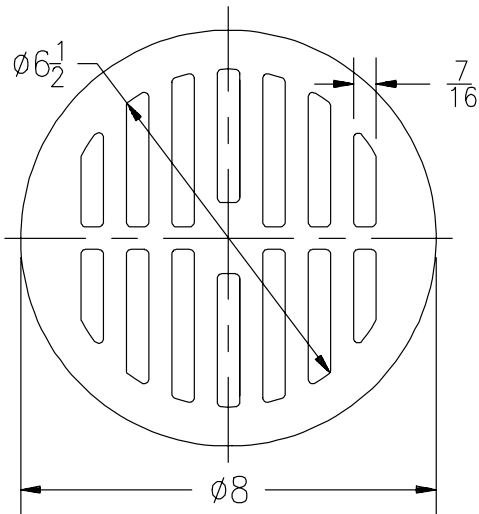

		Z503		
Please Check ✓	Item No.	Grate Rim Thickness	Grate Open Area Sq. In.	Part Number
	8	3/4	52	1519-1

		Z536		
Please Check ✓	Item No.	Grate Rim Thickness	Grate Open Area Sq. In.	Part Number
	9	1 1/2	52	1519-4

		Z504, Z526, Z532, Z534, Z539, Z541		
Please Check ✓	Item No.	Grate Rim Thickness	Grate Open Area Sq. In.	Part Number
	10	5/8	33	50453-1

		Z505, Z509, Z512		
Please Check ✓	Item No.	Grate Rim Thickness	Grate Open Area Sq. In.	Part Number
	11	1 1/4	33	50453-16

Replacement Grates (Round)

Please Check ✓	Item No.	Z504, Z526, Z532, Z539, Z541		
		H.P. Grate Rim Thickness	Grate Open Area Sq. In.	Part Number
	12	5/8	27	58750-1

Please Check ✓	Item No.	Z507		
		Grate Rim Thickness	Grate Open Area Sq. In.	Part Number
	13	1 3/4	9	4177-1