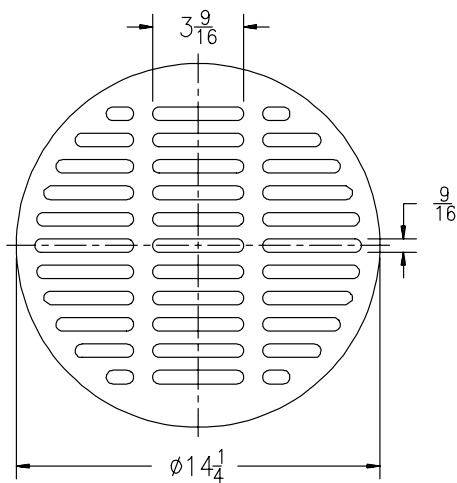

Replacement Grates (Round)

		Z400 & Z415 "Type B"					
Please Check ✓	Item No.	Nominal Size	B	R.B.C.	Grate Rim Thickness	Grate Open Area Sq. In.	Part Number
	1	5	5	2-1/4	1/8	8	46243-1
	2	6	6	2-3/4	1/8	9	46234-1
	3	7	6 11/16	3-1/8	5/32	12	46246-1
	4	8	7 11/16	3-5/8	5/32	18	46272-1
	5	10	9 1/16	4-5/32	1/4	26	47118-1

		Z400 & Z415 "Type I" & Type N"					
Please Check ✓	Item No.	Nominal Size	B	R.B.C.	Grate Rim Thickness	Grate Open Area Sq. In.	Part Number
	6	7	6 7/8	3-1/4	3/16	13	20693-1
	7	9	8 1/2	3-3/4	3/16	23	20651-1

		Z503		
Please Check ✓	Item No.	Grate Rim Thickness	Grate Open Area Sq. In.	Part Number
	8	3/4	52	1519-1

		Z536		
Please Check ✓	Item No.	Grate Rim Thickness	Grate Open Area Sq. In.	Part Number
	9	1 1/2	52	1519-4