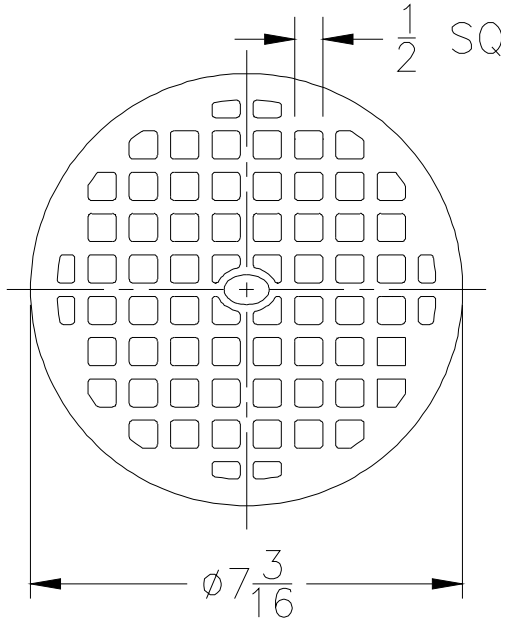

Z1960 & ZN1960 Replacement Grates & Covers

Full Grate

Please Check	Item No.	Z1960		
		Grate Rim Thickness	Grate Open Area Sq. In.	Part Number
✓	1	1/4	14	54069-1