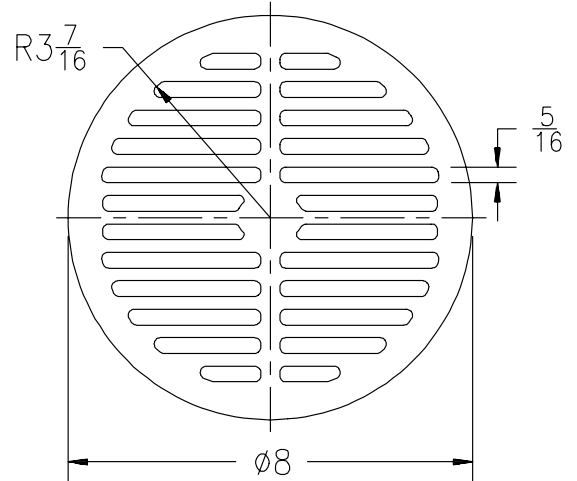

Z525, Z533, Z538, Z540, Z550, Z551, Z624				
Please Check ✓	Item No.	Grate Rim Thickness	Grate Open Area Sq. In.	Part Number
	19	5/8	18	50570-6

Z530				
Please Check ✓	Item No.	Grate Rim Thickness	Grate Open Area Sq. In.	Part Number
	20	7/16	18	50570-1