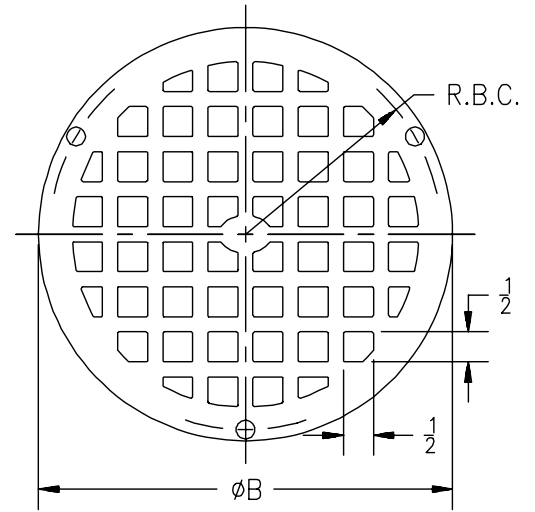

Replacement Grates (Round)

		Z400 & Z415 "Type B"					
Please Check ✓	Item No.	Nominal Size	B	R.B.C.	Grate Rim Thickness	Grate Open Area Sq. In.	Part Number
	1	5	5	2-1/4	1/8	8	46243-1
	2	6	6	2-3/4	1/8	9	46234-1
	3	7	6 11/16	3-1/8	5/32	12	46246-1
	4	8	7 11/16	3-5/8	5/32	18	46272-1
	5	10	9 1/16	4-5/32	1/4	26	47118-1

		Z400 & Z415 "Type I" & Type N"					
Please Check ✓	Item No.	Nominal Size	B	R.B.C.	Grate Rim Thickness	Grate Open Area Sq. In.	Part Number
	6	7	6 7/8	3-1/4	3/16	13	20693-1
	7	9	8 1/2	3-3/4	3/16	23	20651-1

		Z503		
Please Check ✓	Item No.	Grate Rim Thickness	Grate Open Area Sq. In.	Part Number
	8	3/4	52	1519-1

		Z536		
Please Check ✓	Item No.	Grate Rim Thickness	Grate Open Area Sq. In.	Part Number
	9	1 1/2	52	1519-4