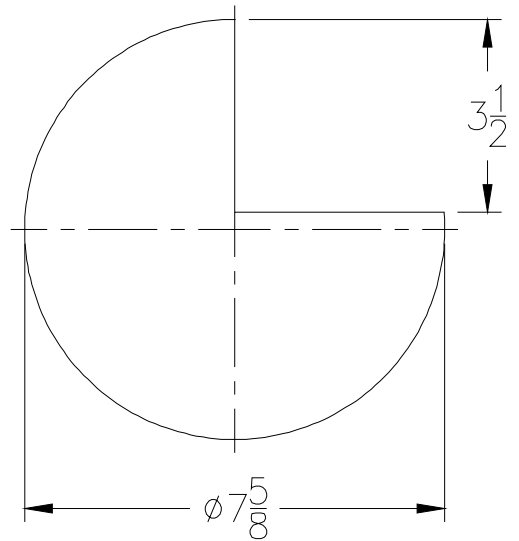

Z1960 & ZN1960 Replacement Grates & Covers

-16 Half Solid Loose Set Cover

Please Check ✓	Item No.	Z1960		
		Cover Rim Thickness	Cover Open Area Sq. In.	Part Number
	12	1/4	15	54069-8

-16 Half Solid Loose Set Cover

Please Check ✓	Item No.	ZN1960		
		Cover Rim Thickness	Cover Open Area Sq. In.	Part Number
	13	3/16	20	67632-5

-17 Three Quarter Solid Loose Set Cover

Please Check ✓	Item No.	Z1960		
		Cover Rim Thickness	Cover Open Area Sq. In.	Part Number
	14	1/4	7	54069-7