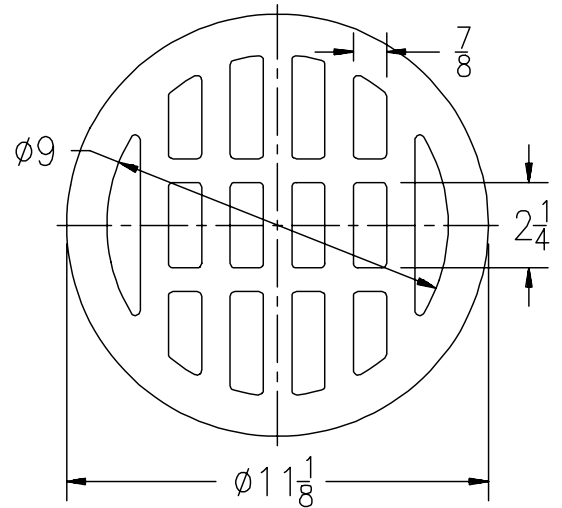

		Z504, Z526, Z532, Z534, Z539, Z541		
Please Check ✓	Item No.	Grate Rim Thickness	Grate Open Area Sq. In.	Part Number
	10	5/8	33	50453-1

		Z505, Z509, Z512		
Please Check ✓	Item No.	Grate Rim Thickness	Grate Open Area Sq. In.	Part Number
	11	1 1/4	33	50453-16

Replacement Grates (Round)

Please Check ✓	Item No.	Z504, Z526, Z532, Z539, Z541		
		H.P. Grate Rim Thickness	Grate Open Area Sq. In.	Part Number
	12	5/8	27	58750-1

Please Check ✓	Item No.	Z507		
		Grate Rim Thickness	Grate Open Area Sq. In.	Part Number
	13	1 3/4	9	4177-1

Please Check ✓	Item No.	Z508, Z511, Z517, Z520, Z627, Z679		
		Grate Rim Thickness	Grate Open Area Sq. In.	Part Number
	14	1 3/4	15	56965-1

Please Check ✓	Item No.	Z516		
		Grate Rim Thickness	Grate Open Area Sq. In.	Part Number
	15	2 1/16	30	28058-4
	16	3	30	28058-1