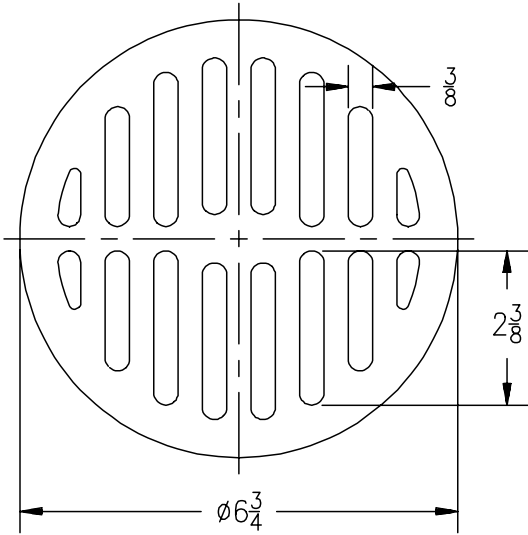

Z525, Z533, Z538, Z540, Z550, Z551, Z624				
Please Check ✓	Item No.	Grate Rim Thickness	Grate Open Area Sq. In.	Part Number
	19	5/8	18	50570-6

Z530				
Please Check ✓	Item No.	Grate Rim Thickness	Grate Open Area Sq. In.	Part Number
	20	7/16	18	50570-1

Z543, Z548				
Please Check ✓	Item No.	Grate Rim Thickness	Grate Open Area Sq. In.	Part Number
	21	3/4	50	2219-1

Z545				
Please Check ✓	Item No.	Grate Rim Thickness	Grate Open Area Sq. In.	Part Number
	22	1 1/2	50	2219-4

Z554				
Please Check ✓	Item No.	Grate Rim Thickness	Grate Open Area Sq. In.	Part Number
	23	5/16	9	56628-1

Replacement Grates (Round)

Please Check ✓	Item No.	Z556		
		Grate Rim Thickness	Grate Open Area Sq. In.	Part Number
	24	1 1/4	11	51351-1

Please Check ✓	Item No.	Z730, Z753		
		Grate Rim Thickness	Grate Open Area Sq. In.	Part Number
	25	9/16	24	7549-1

Please Check ✓	Item No.	Z742					Part Number
		C	B	R	Grate Rim Thickness	Grate Open Area Sq. In.	
	26	5/16	7	3 3/16	1/4	15	38261-1
	27	3/8	9-3/8	4 1/4	1/2	19	18694-1
	28	5/16	10-3/4	5 1/16	1/2	40	38600-1