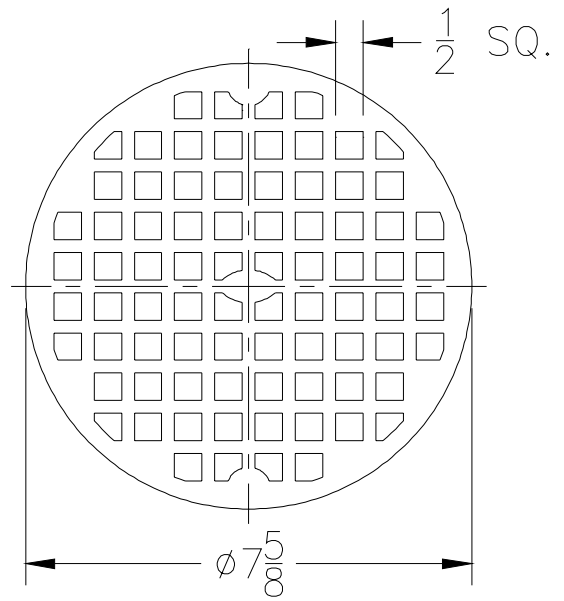

Full Grate

Please Check	Item No.	ZN1960		
		Grate Rim Thickness	Grate Open Area Sq. In.	Part Number
✓	2	3/16	17	38147-2