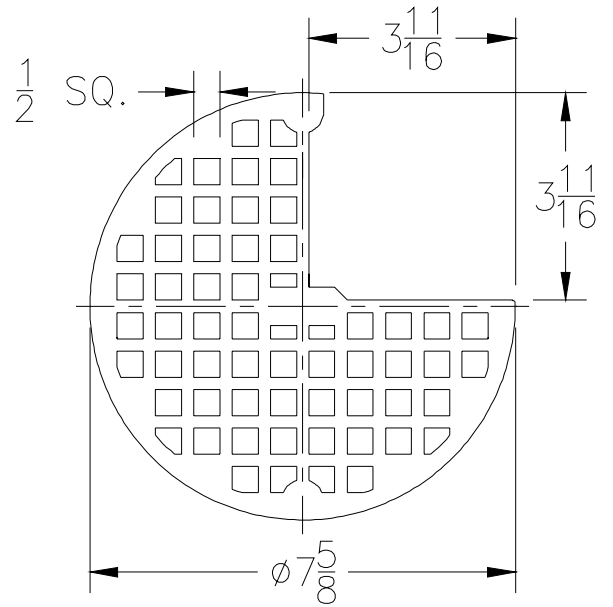

-3 Three Quarter Grate

Please Check ✓	Item No.	ZN1960		
		Grate Rim Thickness	Grate Open Area Sq. In.	Part Number
	6	3/16	13	38854-1