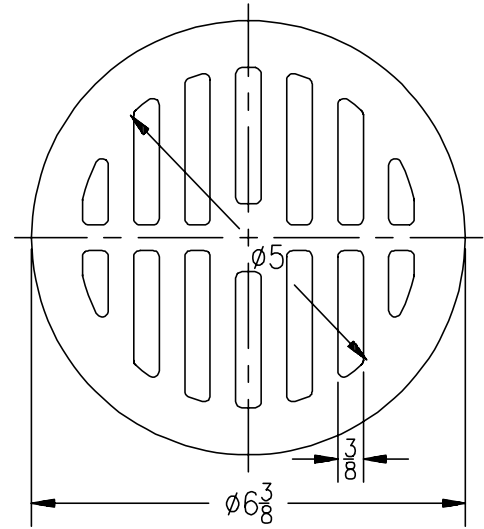

		Z503		
Please Check ✓	Item No.	Grate Rim Thickness	Grate Open Area Sq. In.	Part Number
	8	3/4	52	1519-1

		Z536		
Please Check ✓	Item No.	Grate Rim Thickness	Grate Open Area Sq. In.	Part Number
	9	1 1/2	52	1519-4

		Z504, Z526, Z532, Z534, Z539, Z541		
Please Check ✓	Item No.	Grate Rim Thickness	Grate Open Area Sq. In.	Part Number
	10	5/8	33	50453-1

		Z505, Z509, Z512		
Please Check ✓	Item No.	Grate Rim Thickness	Grate Open Area Sq. In.	Part Number
	11	1 1/4	33	50453-16

Replacement Grates (Round)

Please Check ✓	Item No.	Z504, Z526, Z532, Z539, Z541		
		H.P. Grate Rim Thickness	Grate Open Area Sq. In.	Part Number
	12	5/8	27	58750-1

Please Check ✓	Item No.	Z507		
		Grate Rim Thickness	Grate Open Area Sq. In.	Part Number
	13	1 3/4	9	4177-1