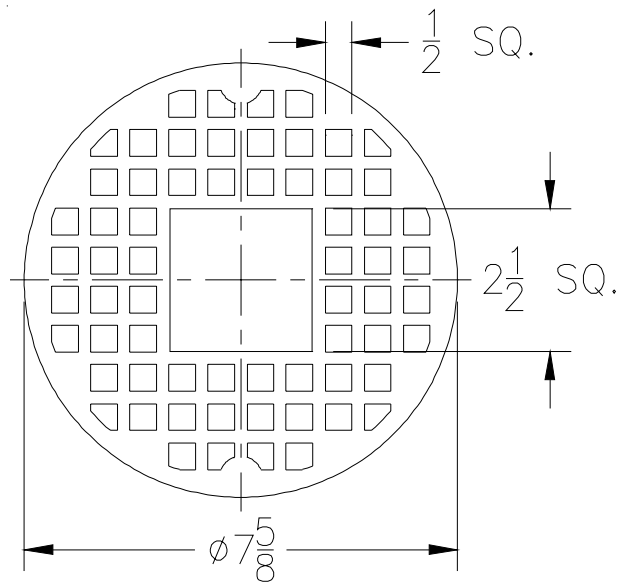

Z1960 & ZN1960 Replacement Grates & Covers

-3 Three Quarter Grate

Please Check ✓	Item No.	Z1960		
		Grate Rim Thickness	Grate Open Area Sq. In.	Part Number
	5	1/4	15	54069-3

-3 Three Quarter Grate

Please Check ✓	Item No.	ZN1960		
		Grate Rim Thickness	Grate Open Area Sq. In.	Part Number
	6	3/16	13	38854-1

-4 Full Grate w/ Center Opening

Please Check ✓	Item No.	Z1960		
		Grate Rim Thickness	Grate Open Area Sq. In.	Part Number
	7	1/4	16	54069-2

-4 Full Grate w/ Square Center Opening

Please Check ✓	Item No.	ZN1960		
		Grate Rim Thickness	Grate Open Area Sq. In.	Part Number
	8	3/16	20	38147-4