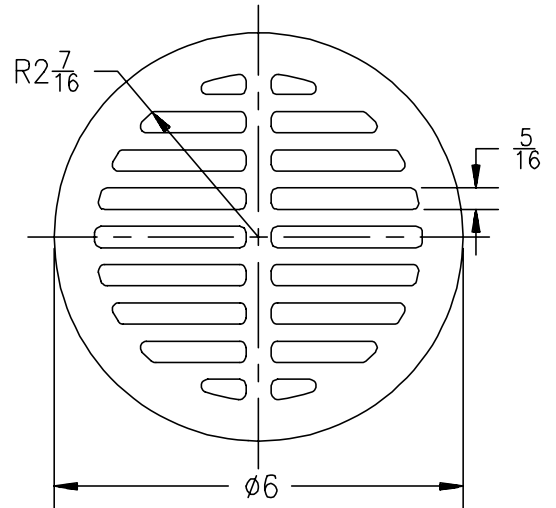

Z554				
Please Check ✓	Item No.	Grate Rim Thickness	Grate Open Area Sq. In.	Part Number
	23	5/16	9	56628-1