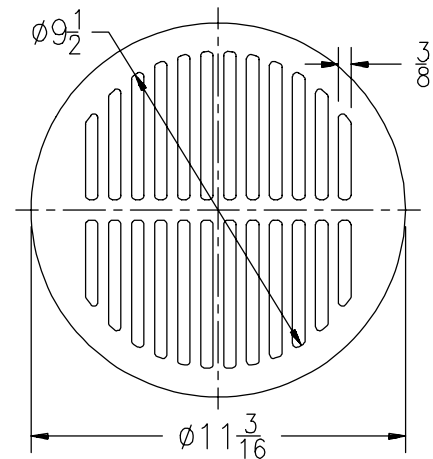

Z504, Z526, Z532, Z534, Z539, Z541		
Please Check ✓	Item No.	Grate Rim Thickness	Grate Open Area Sq. In.	Part Number
	10	5/8	33	50453-1

		Z505, Z509, Z512		
Please Check ✓	Item No.	Grate Rim Thickness	Grate Open Area Sq. In.	Part Number
	11	1 1/4	33	50453-16