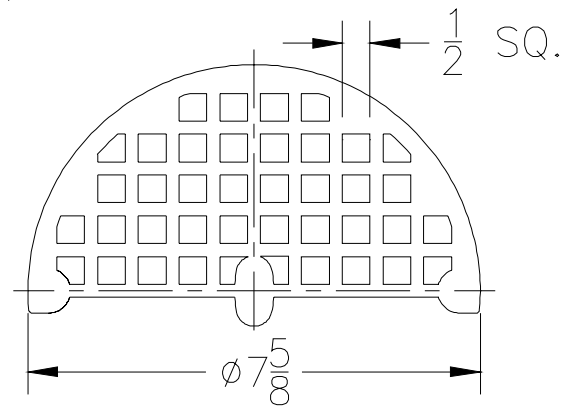

Please Check ✓	Item No.	Z730, Z753		
		Grate Rim Thickness	Grate Open Area Sq. In.	Part Number
	25	9/16	24	7549-1

Please Check ✓	Item No.	Z742					Part Number
		C	B	R	Grate Rim Thickness	Grate Open Area Sq. In.	
	26	5/16	7	3 3/16	1/4	15	38261-1
	27	3/8	9-3/8	4 1/4	1/2	19	18694-1
	28	5/16	10-3/4	5 1/16	1/2	40	38600-1

Z1960 & ZN1960 Replacement Grates & Covers

Full Grate

Please Check	Item No.	Z1960		
		Grate Rim Thickness	Grate Open Area Sq. In.	Part Number
✓	1	1/4	14	54069-1

Full Grate

Please Check	Item No.	ZN1960		
		Grate Rim Thickness	Grate Open Area Sq. In.	Part Number
✓	2	3/16	17	38147-2

-2 Half Grate

Please Check	Item No.	Z1960		
		Grate Rim Thickness	Grate Open Area Sq. In.	Part Number
✓	3	1/4	20	54069-4

-2 Half Grate

Please Check	Item No.	ZN1960		
		Grate Rim Thickness	Grate Open Area Sq. In.	Part Number
✓	4	3/16	8	38855-1