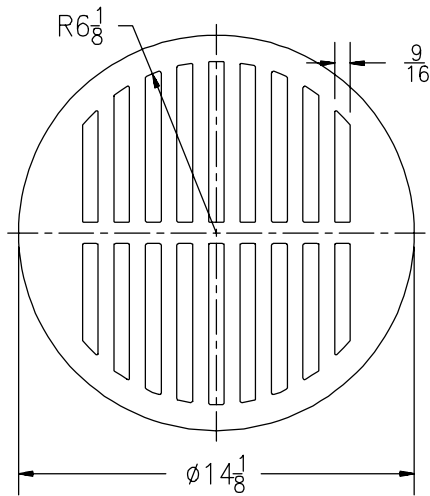

Please Check ✓	Item No.	Z508, Z511, Z517, Z520, Z627, Z679		
		Grate Rim Thickness	Grate Open Area Sq. In.	Part Number
	14	1 3/4	15	56965-1

Please Check ✓	Item No.	Z516		
		Grate Rim Thickness	Grate Open Area Sq. In.	Part Number
	15	2 1/16	30	28058-4
	16	3	30	28058-1

Replacement Grates (Round)

Z521				
Please Check ✓	Item No.	Grate Rim Thickness	Grate Open Area Sq. In.	Part Number
	17	1 3/4	26	4190-1

Z521-Y				
Please Check ✓	Item No.	Grate Rim Thickness	Grate Open Area Sq. In.	Part Number
	18	1 1/8	26	4190-2

Z525, Z533, Z538, Z540, Z550, Z551, Z624				
Please Check ✓	Item No.	Grate Rim Thickness	Grate Open Area Sq. In.	Part Number
	19	5/8	18	50570-6

Z530				
Please Check ✓	Item No.	Grate Rim Thickness	Grate Open Area Sq. In.	Part Number
	20	7/16	18	50570-1