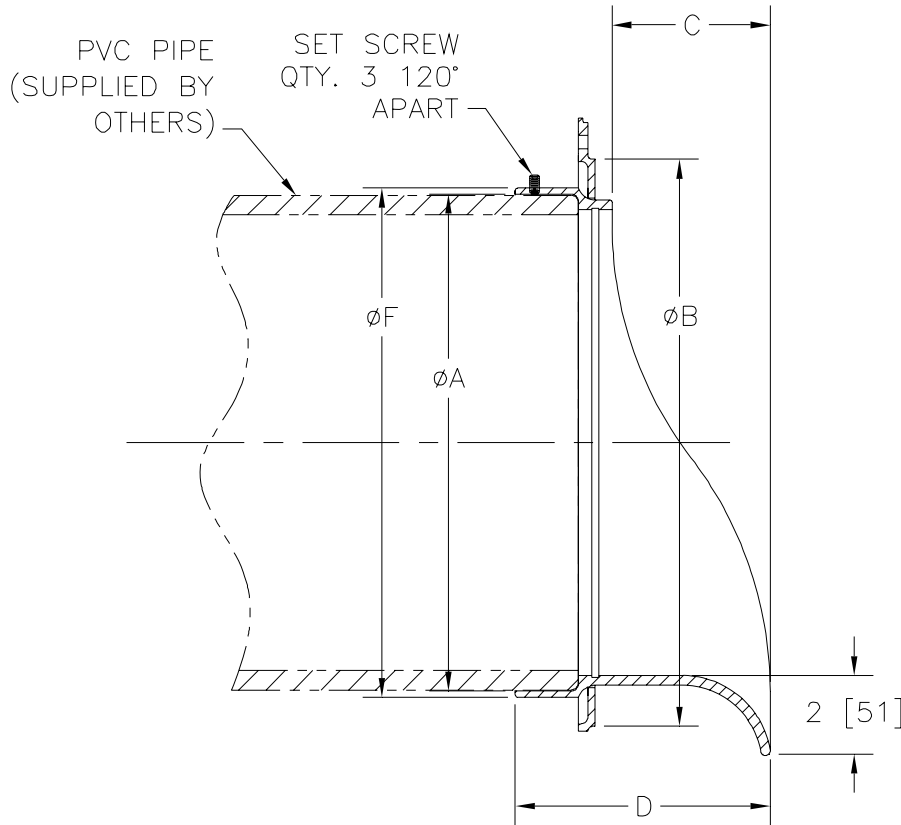

Z199-PVC

DOWNSPOUT NOZZLE FOR PVC CONNECTION

TAG _____

Dimensional Data (inches and [mm]) are Subject to Manufacturing Tolerances and Change Without Notice

Pipe Size	Dimensions in inches					Approx.
	A	B	C	D	F	Wt. Lbs. [kg]
2 [51]	2 15/32 [63]	4 1/2 [114]	2 5/8 [67]	4 1/2 [114]	2 13/16 [71]	5 [2]
3 [76]	3 9/16 [90]	5 1/2 [140]	2 5/8 [67]	4 1/2 [114]	3 15/16 [100]	6 [3]
4 [102]	4 9/16 [116]	6 5/8 [102]	2 43/64 [69]	4 1/2 [114]	4 15/16 [125]	7 [3]
5 [127]	5 11/16 [144]	7 5/8 [194]	3 1/16 [78]	4 59/64 [125]	6 1/16 [154]	12 [5]
6 [152]	6 3/4 [171]	8 5/8 [219]	3 3/32 [79]	4 59/64 [125]	7 1/8 [181]	13 [6]
8 [203]	8 23/32 [221]	10 5/8 [270]	2 31/32 [75]	4 59/64 [125]	9 1/8 [232]	14 [6]
10 [254]	10 13/16 [275]	12 5/8 [321]	3 1/2 [89]	5 53/64 [148]	11 5/32 [283]	15 [7]
12 [305]	12 13/16 [325]	14 5/8 [371]	4 5/64 [104]	6 13/32 [163]	13 5/32 [334]	18 [8]

ENGINEERING SPECIFICATION: ZURN ZANB199-PVC

Downspout Nozzle, All nickel bronze body, PVC slip-on inlet and decorative face of wall flange and outlet nozzle.

OPTIONS (Check/specify appropriate options)

PIPE SIZE

2 thru 6, 8, 10, 12 [51 thru 152, 203, 254, 305]

(Specify size/type) **OUTLET**

____ PVC PVC Connection

PREFIXES

- ____ ZANB All Nickel Bronze Body*
- ____ ZAB All Polished Bronze Body
- ____ ZARB All Plain Bronze Body

SUFFIXES

- ____ -SS Removeable Stainless Screen

*REGULARLY FURNISHED UNLESS OTHERWISE SPECIFIED

REV. A	DATE: 05/10/10	C.N. NO. 111098
DWG. NO. 83644	PRODUCT NO. Z199-PVC	